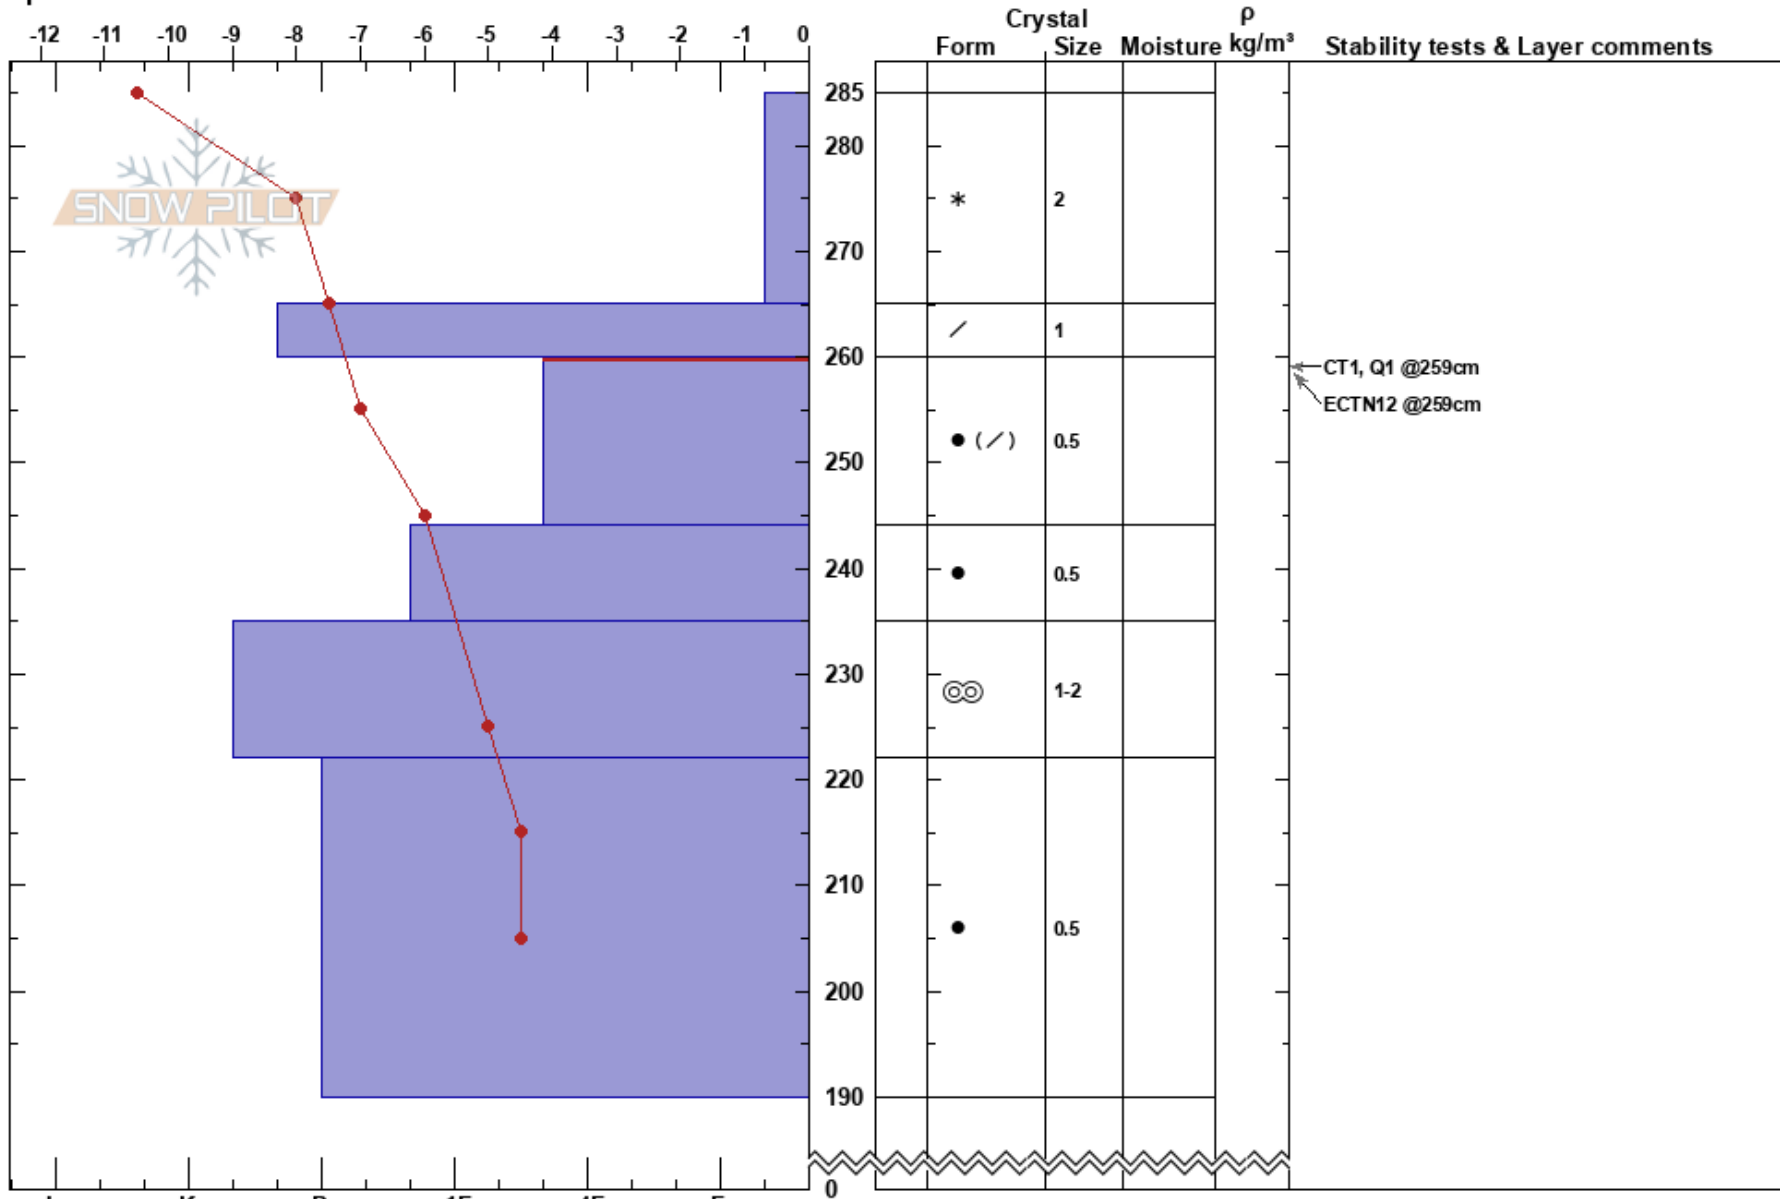

2019-02-22 4 Seasons  
 Eastern Sierra Nevada  
 CA  
 Elevation: 8575 ft  
 Aspect: 320°  
 Specifics:

josh feinberg  
 02/22/2019 - 3:00pm  
 Co-ord: 37.75466N, -119.11961E  
 Slope Angle: 35°  
 Wind Loading:

Stability:  
 Air Temperature: -7°C  
 Sky Cover: CLR  
 Precipitation: NO  
 Wind: Calm

HS:285  
 PS: 15 260-244cm:Problematic layer

Notes: