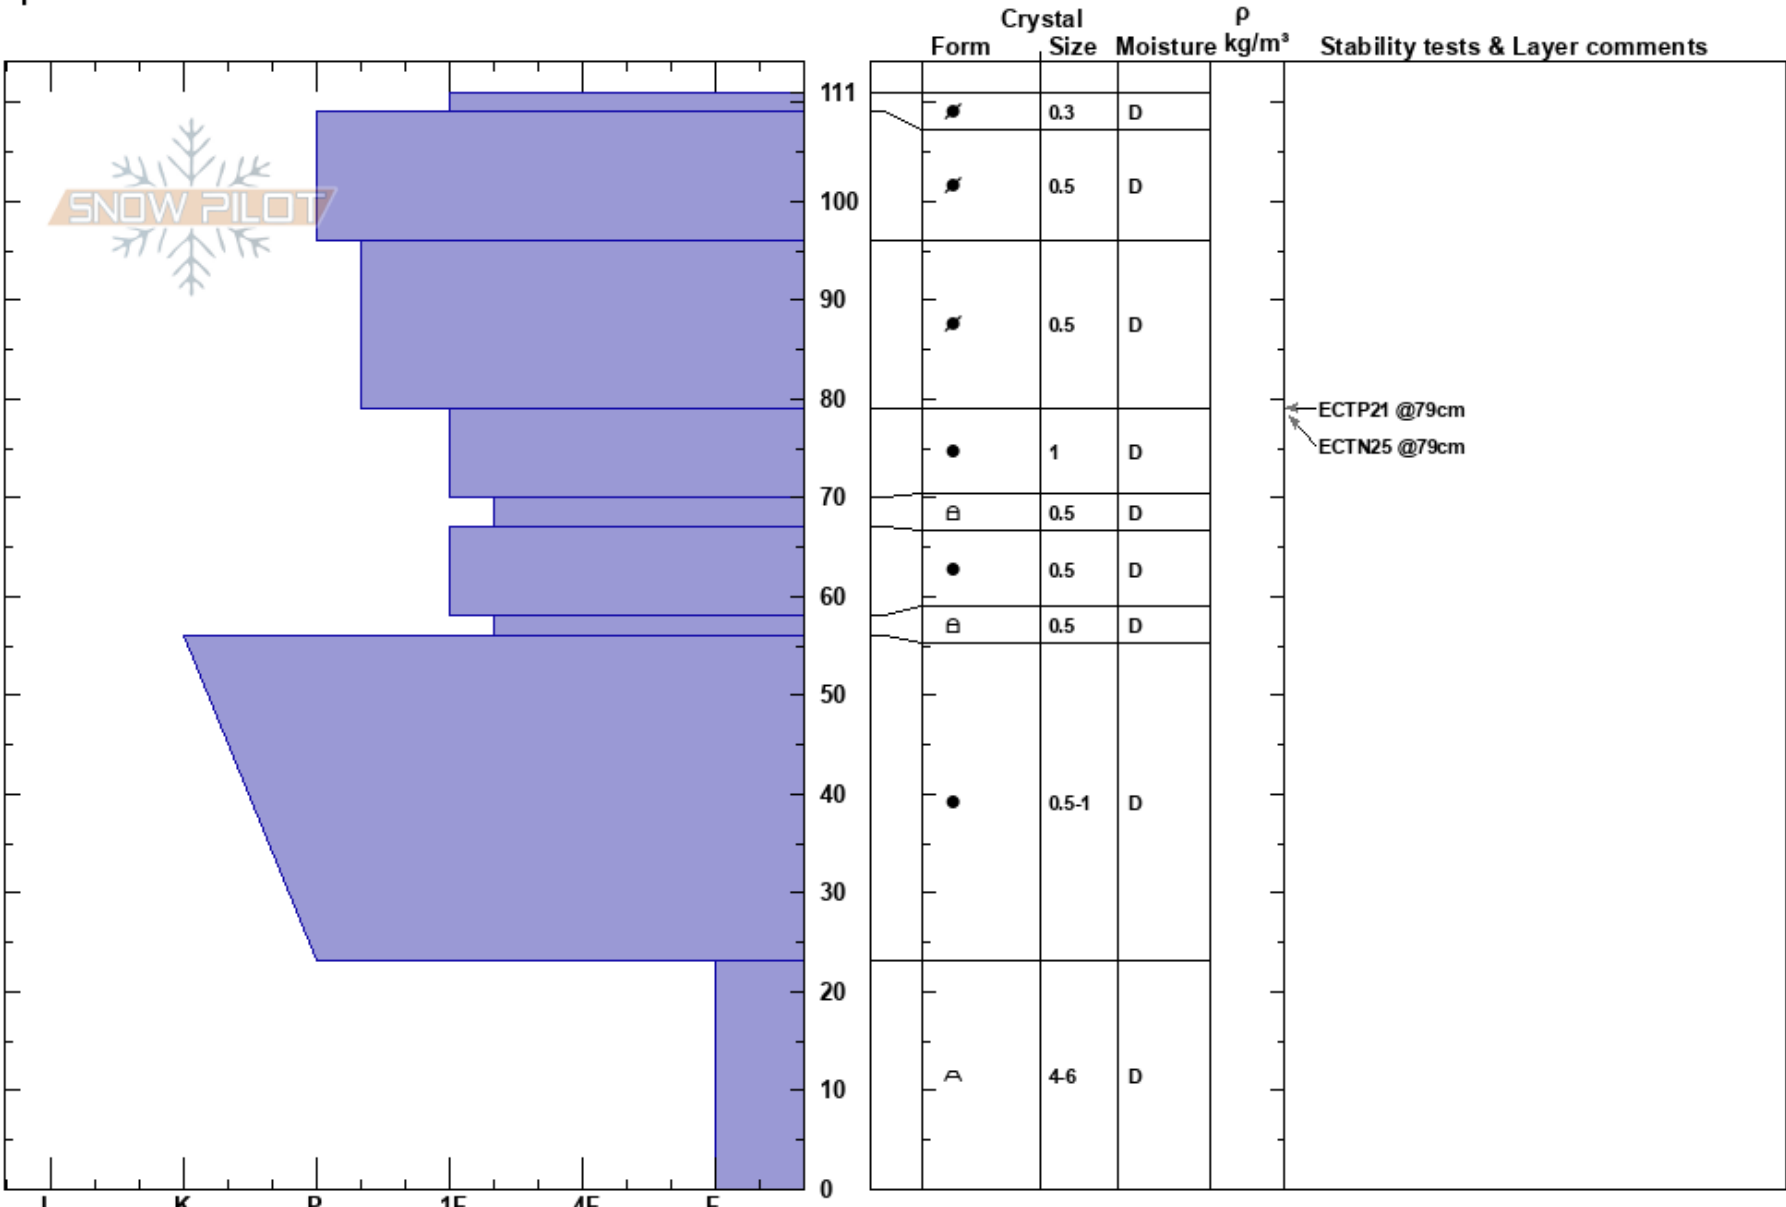

190222 Sister 6  
 Loveland Pass  
 CO  
 Elevation: 11877 ft  
 Aspect: N  
 Specifics:

Ryan Zarter  
 02/22/2019 - 12:15pm  
 Co-ord: 39.67540N, -105.88723W  
 Slope Angle: 27°  
 Wind Loading: yes

Stability:  
 Air Temperature: -9.5°C  
 Sky Cover: BKN  
 Precipitation: S-1  
 Wind: SW Light Breeze

HS:111 Layer Notes:

Notes: Dug a little above exploder 6 HI.