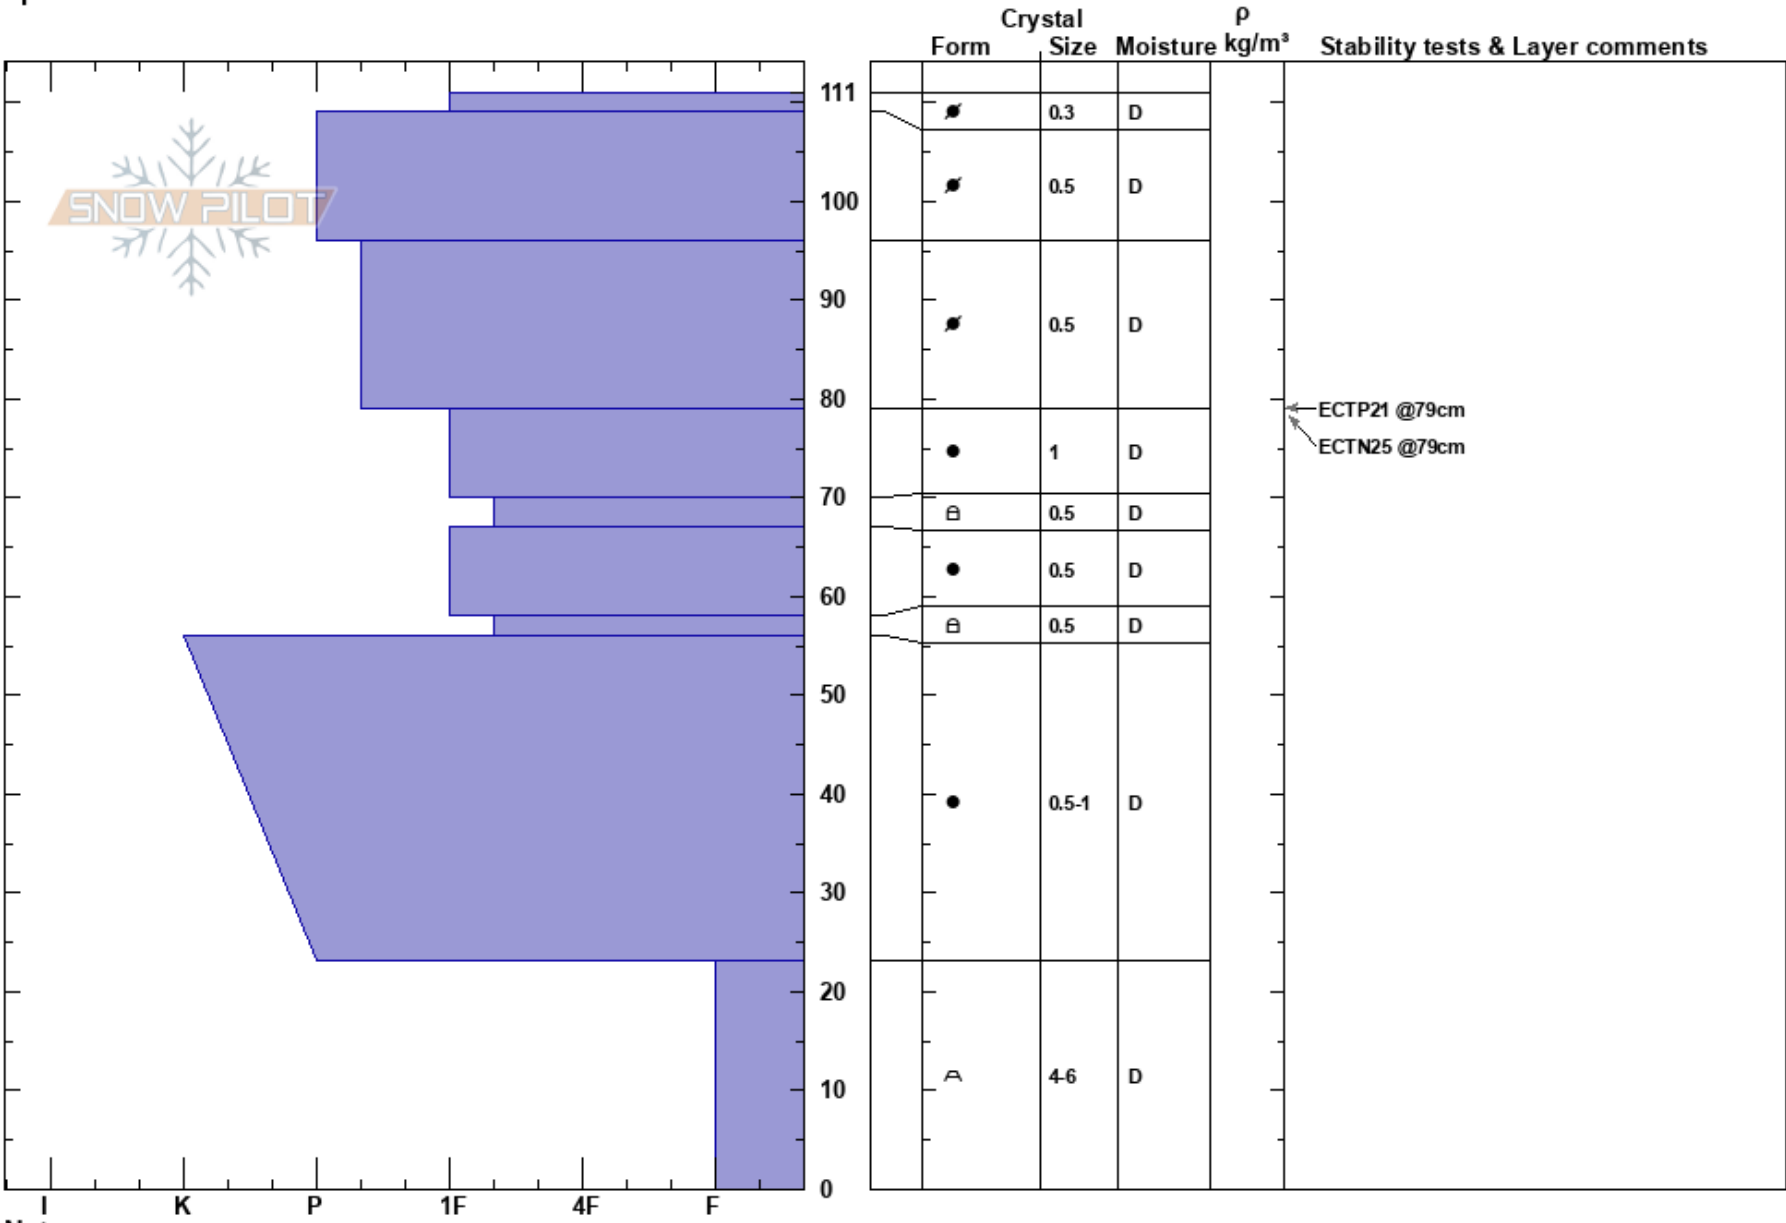

190222 Sister 6
 Loveland Pass
 CO
 Elevation: 11877 ft
 Aspect: N
 Specifics:

Ryan Zarter
 02/22/2019 - 12:15pm
 Co-ord: 39.67540N, -105.88723W
 Slope Angle: 27°
 Wind Loading: yes

Stability:
 Air Temperature: -9.5°C
 Sky Cover: BKN
 Precipitation: S-1
 Wind: SW Light Breeze

HS:111 Layer Notes:

Notes: Dug a little above exploder 6 HI.