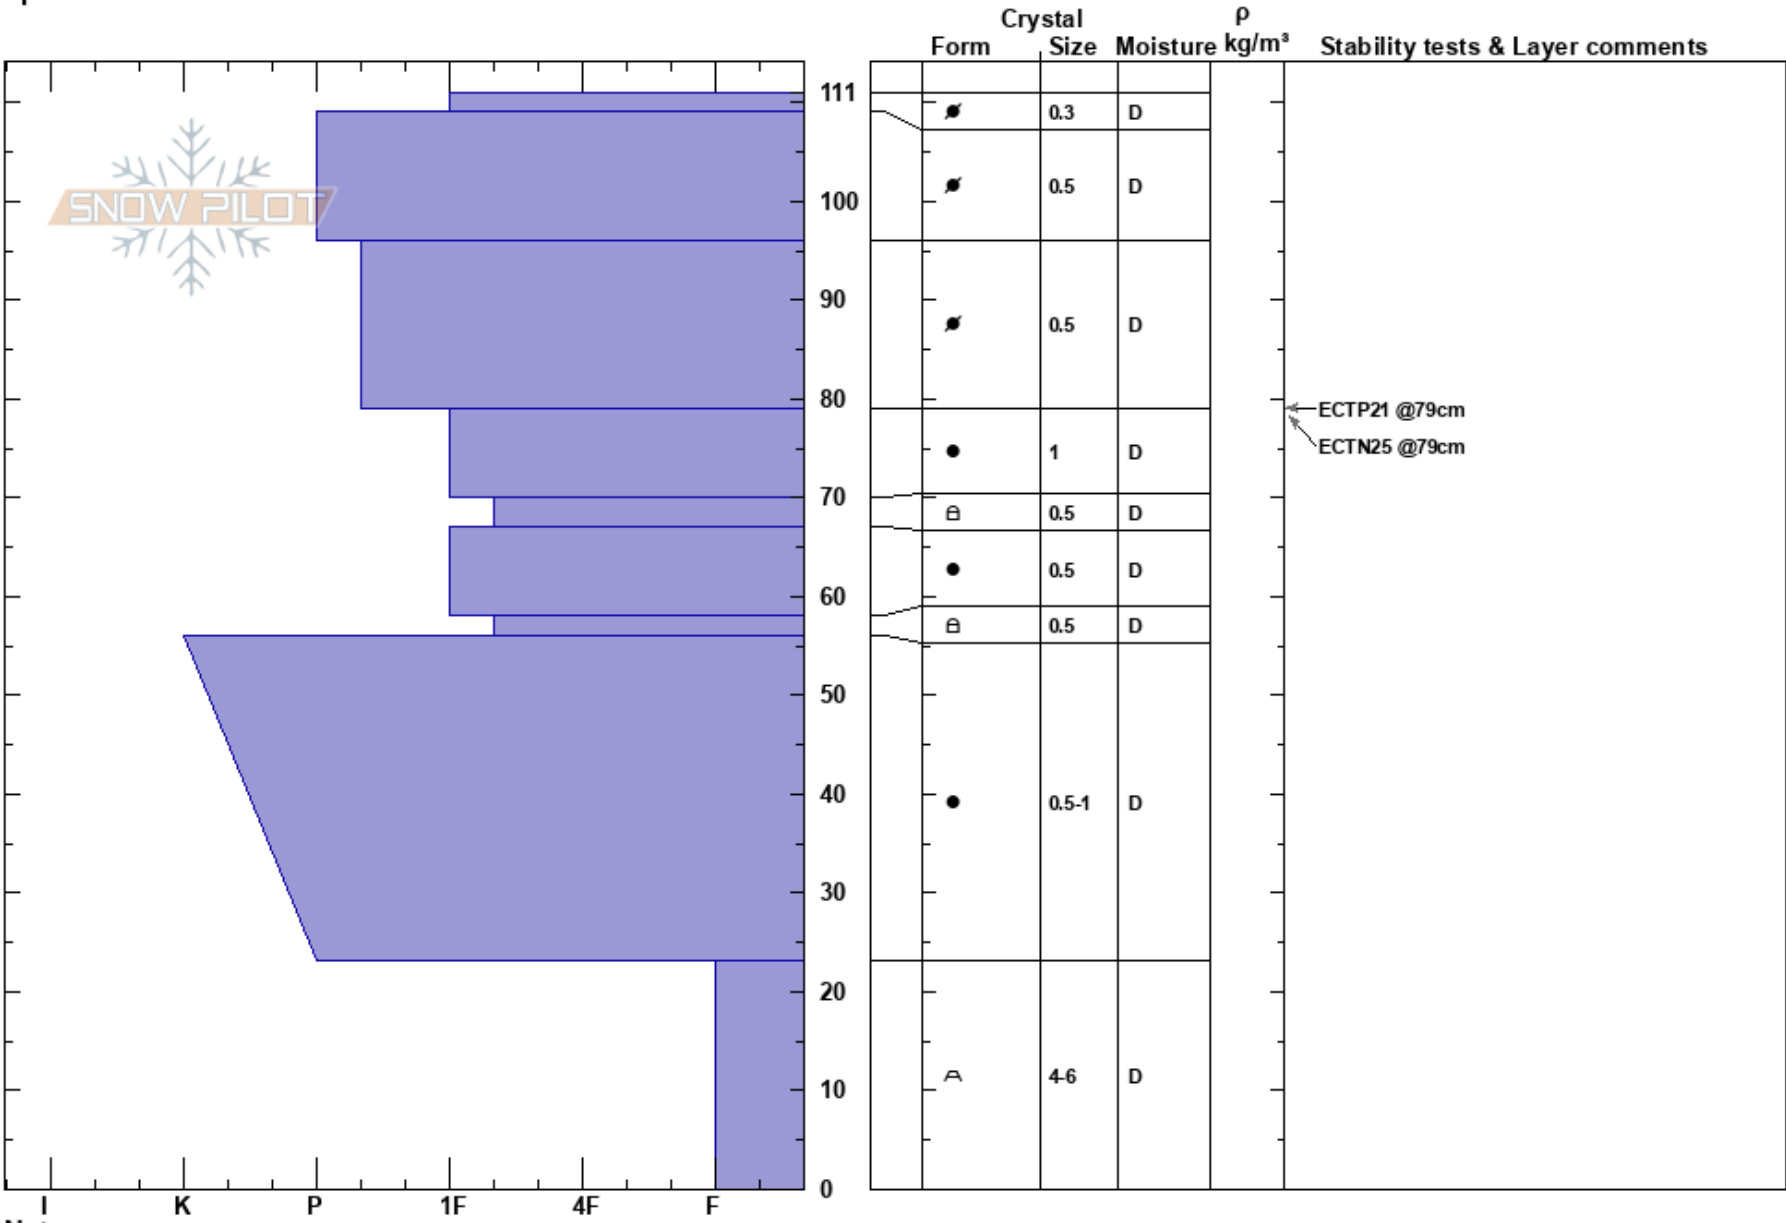

190222 Sister 6  
 Loveland Pass  
 CO  
 Elevation: 11877 ft  
 Aspect: N  
 Specifics:

Ryan Zarter  
 02/22/2019 - 12:15pm  
 Co-ord: 39.67540N, -105.88723W  
 Slope Angle: 27°  
 Wind Loading: yes

Stability:  
 Air Temperature: -9.5°C  
 Sky Cover: BKN  
 Precipitation: S-1  
 Wind: SW Light Breeze

HS:111 Layer Notes:

Notes: Dug a little above exploder 6 HI.