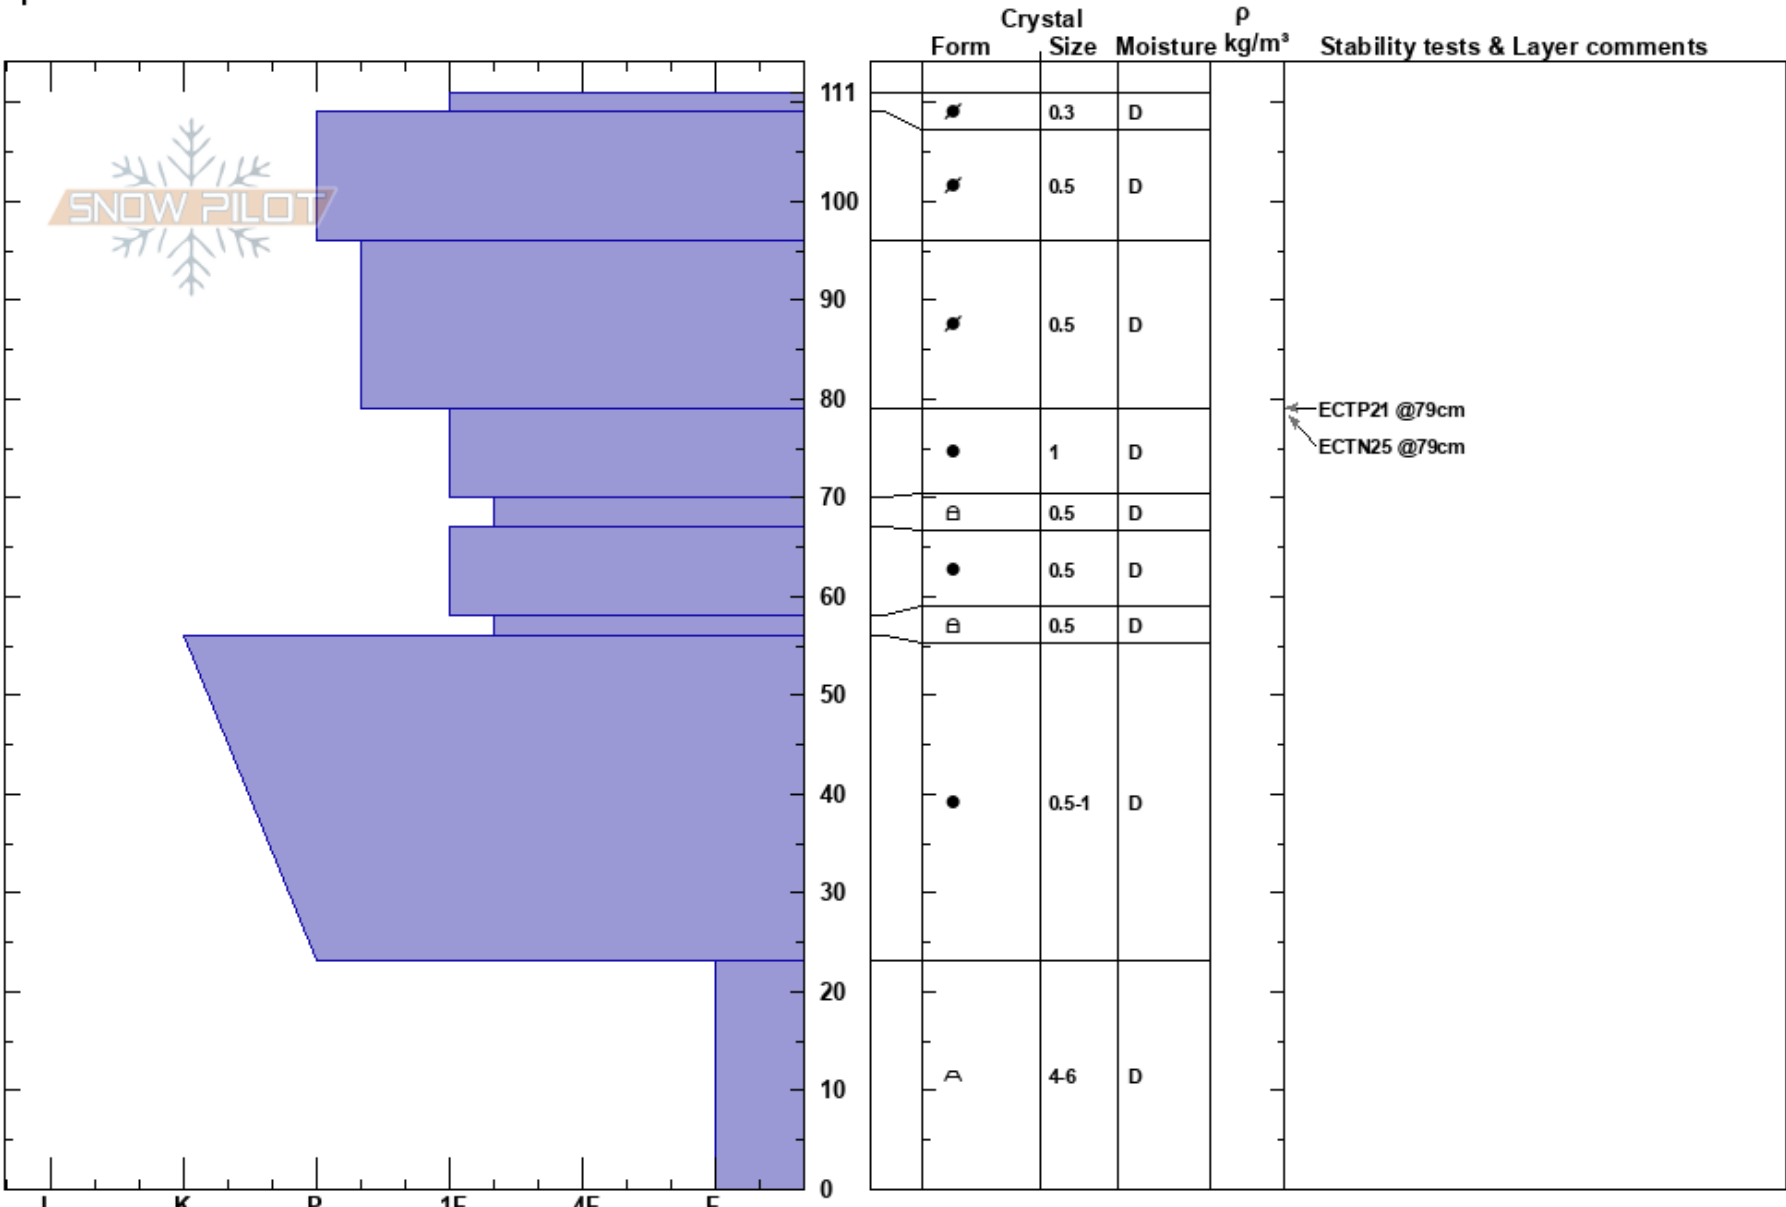

190222 Sister 6
 Loveland Pass
 CO
 Elevation: 11877 ft
 Aspect: N
 Specifics:

Ryan Zarter
 02/22/2019 - 12:15pm
 Co-ord: 39.67540N, -105.88723W
 Slope Angle: 27°
 Wind Loading: yes

Stability:
 Air Temperature: -9.5°C
 Sky Cover: BKN
 Precipitation: S-1
 Wind: SW Light Breeze

HS:111 Layer Notes:

Notes: Dug a little above exploder 6 HI.