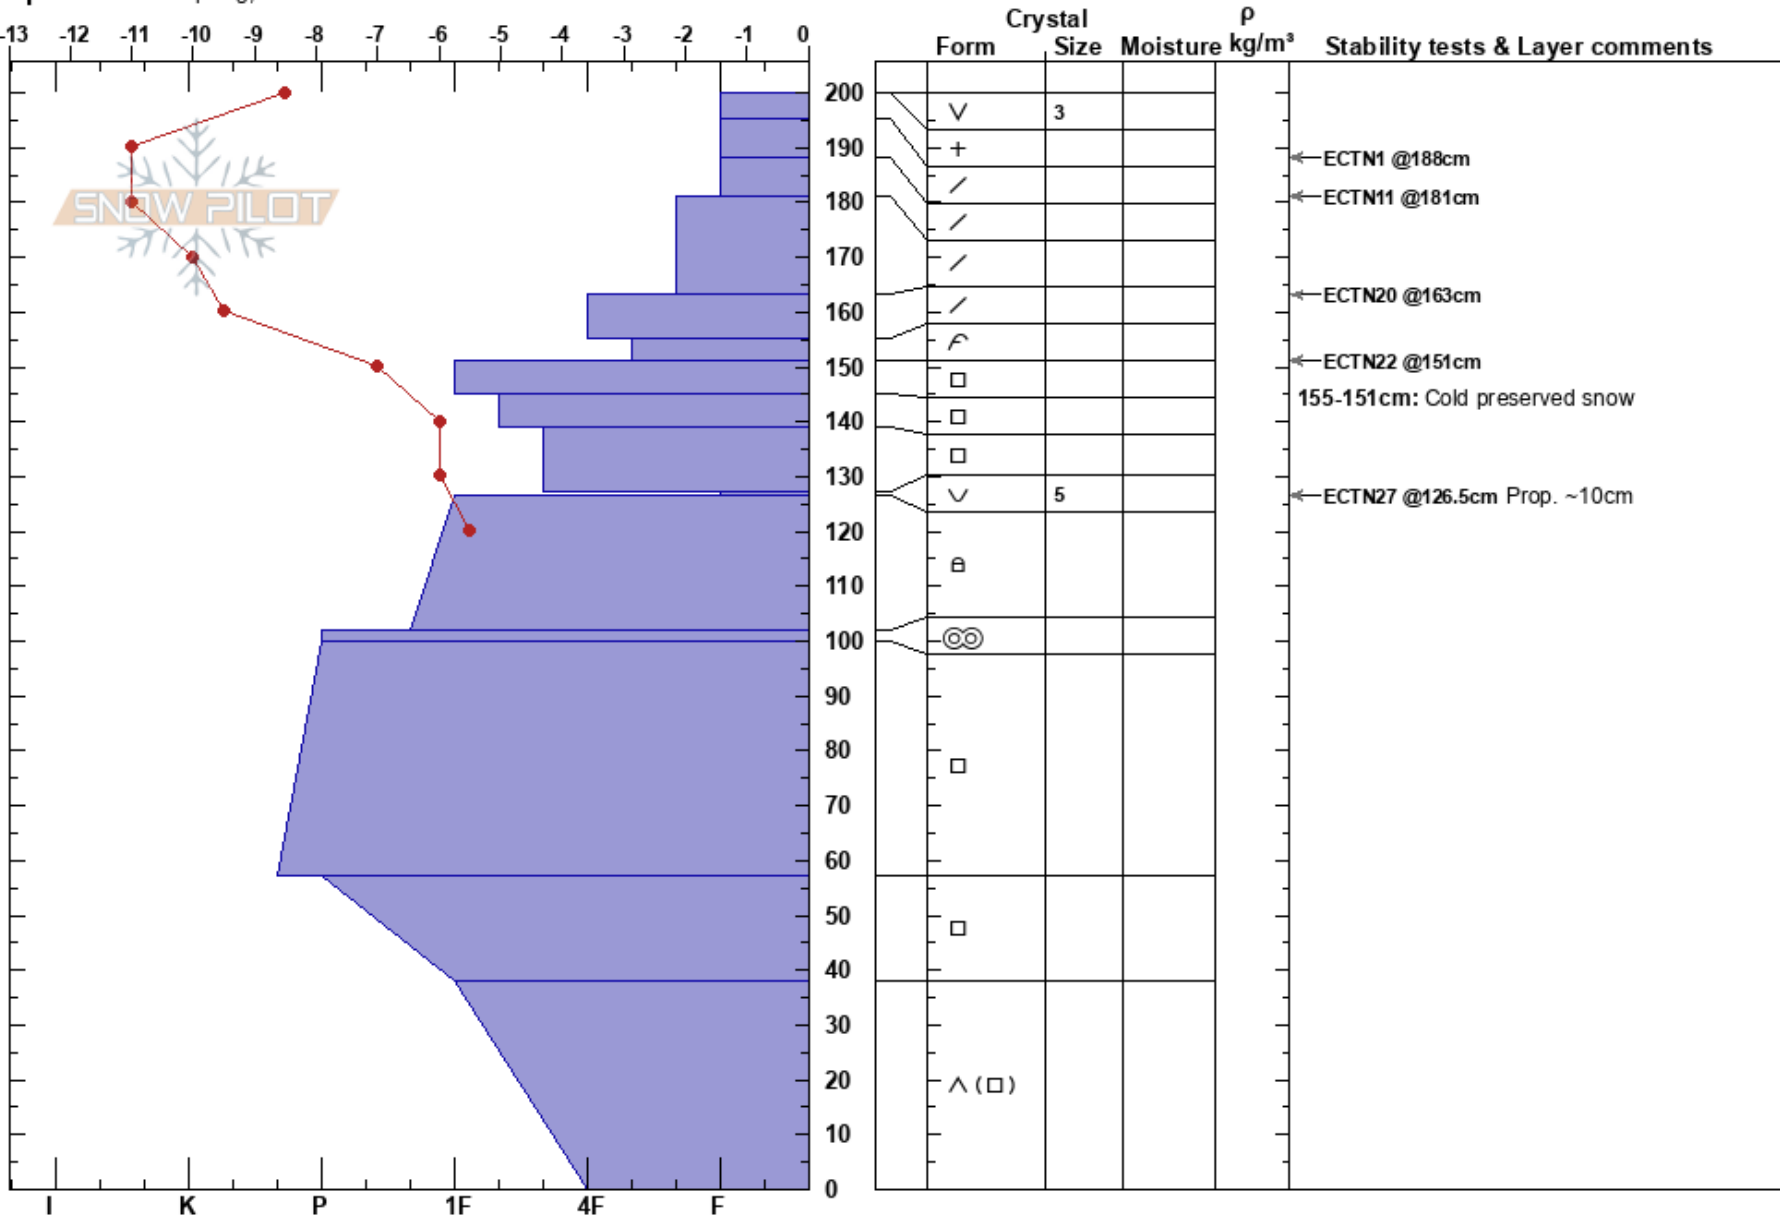

Study Plot  
 Rattlesnake Mtns  
 MT  
 Elevation: 7400 ft  
 Aspect:

Logan King  
 02/22/2019 - 10:15am  
 Co-ord: 47.03509N, -113.98981W  
 Slope Angle: 0°  
 Wind Loading:

Stability: Good  
 Air Temperature: -9°C  
 Sky Cover: OVC  
 Precipitation: NO  
 Wind: Calm

HS:200  
 PF:48  
 155-151cm: Cold preserved snow  
 127-126.5cm: Problematic layer

Specifics: Collapsing, localizer

Notes: