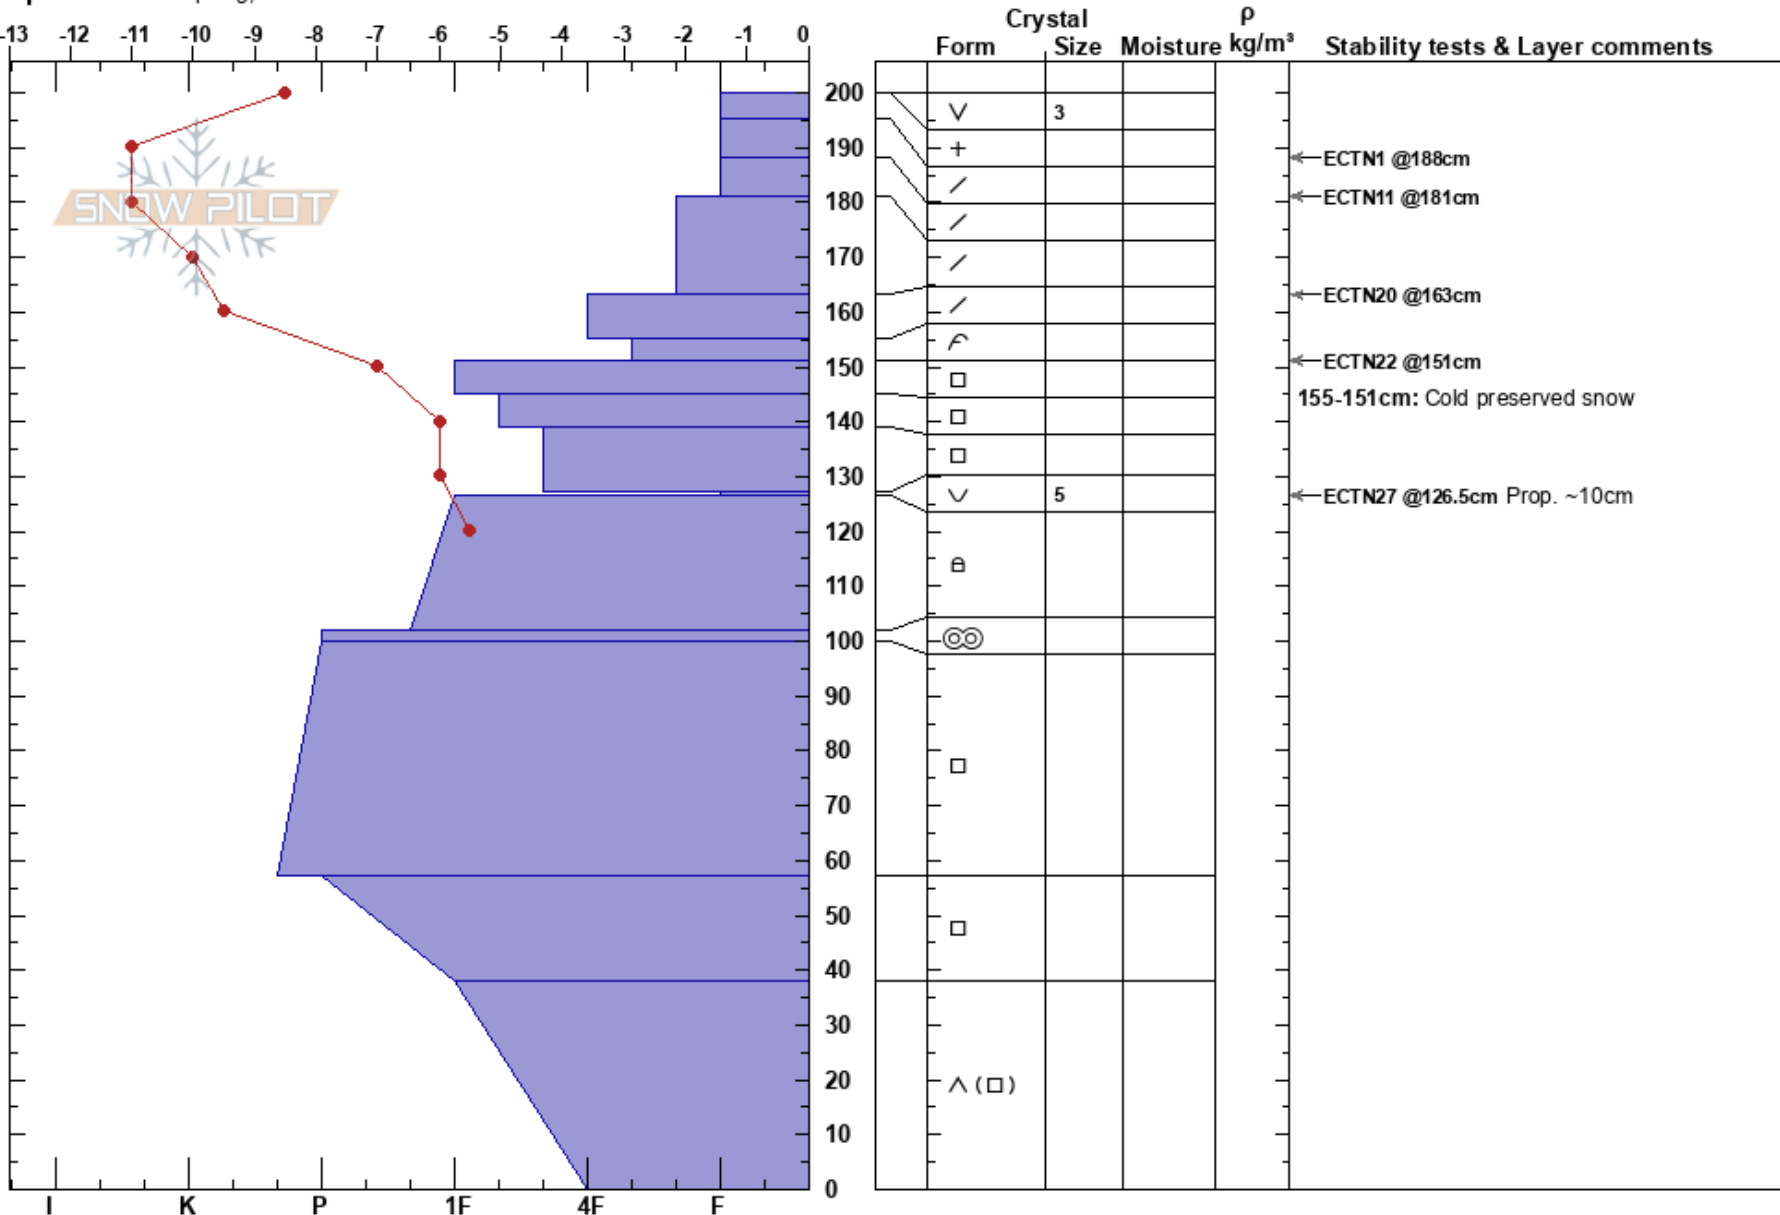

Study Plot
 Rattlesnake Mtns
 MT
 Elevation: 7400 ft
 Aspect:

Logan King
 02/22/2019 - 10:15am
 Co-ord: 47.03509N, -113.98981W
 Slope Angle: 0°
 Wind Loading:

Stability: Good
 Air Temperature: -9°C
 Sky Cover: OVC
 Precipitation: NO
 Wind: Calm

HS:200
 PF:48
 155-151cm: Cold preserved snow
 127-126.5cm: Problematic layer

Specifics: Collapsing, localized

Notes: