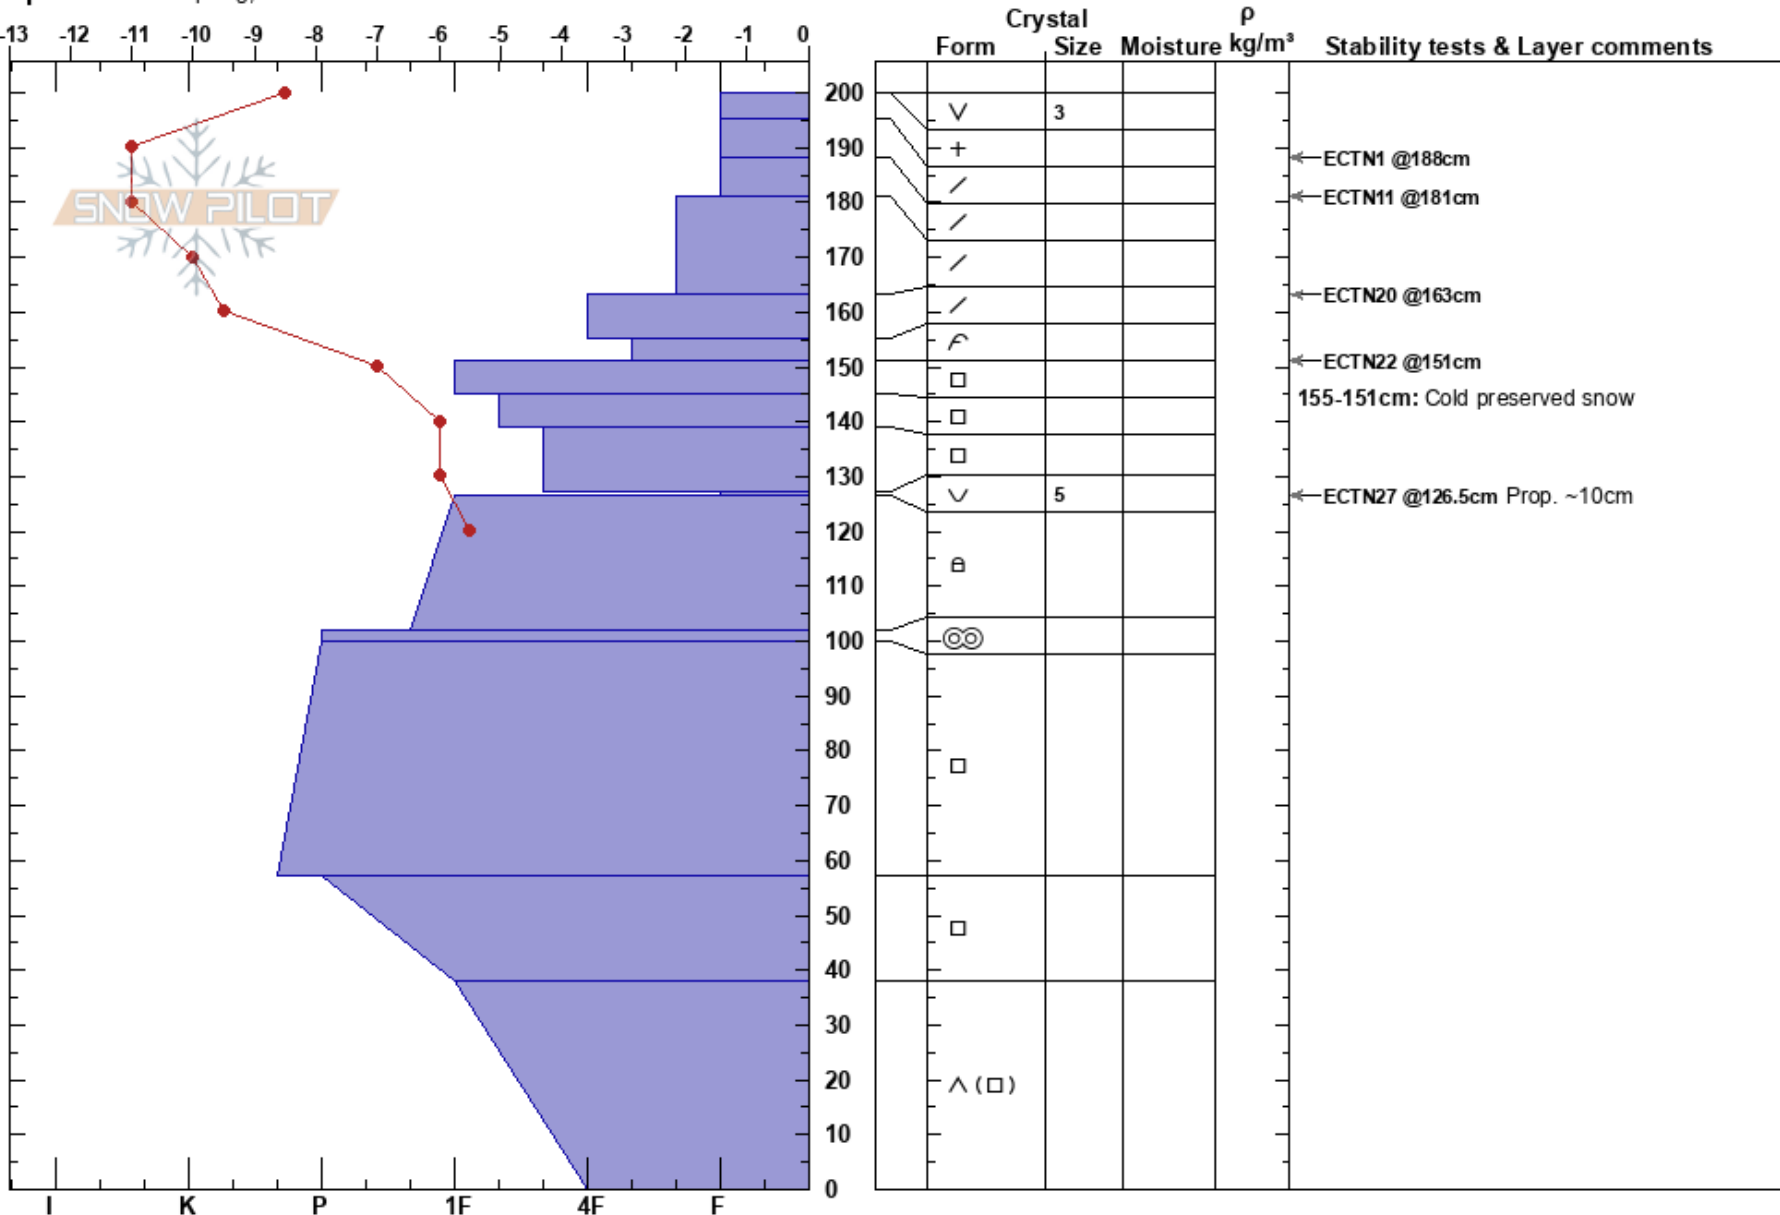

Study Plot
 Rattlesnake Mtns
 MT
 Elevation: 7400 ft
 Aspect:

Logan King
 02/22/2019 - 10:15am
 Co-ord: 47.03509N, -113.98981W
 Slope Angle: 0°
 Wind Loading:

Stability: Good
 Air Temperature: -9°C
 Sky Cover: OVC
 Precipitation: NO
 Wind: Calm

HS:200
 PF:48
 155-151cm: Cold preserved snow
 127-126.5cm: Problematic layer

Specifics: Collapsing, localizer

Notes: