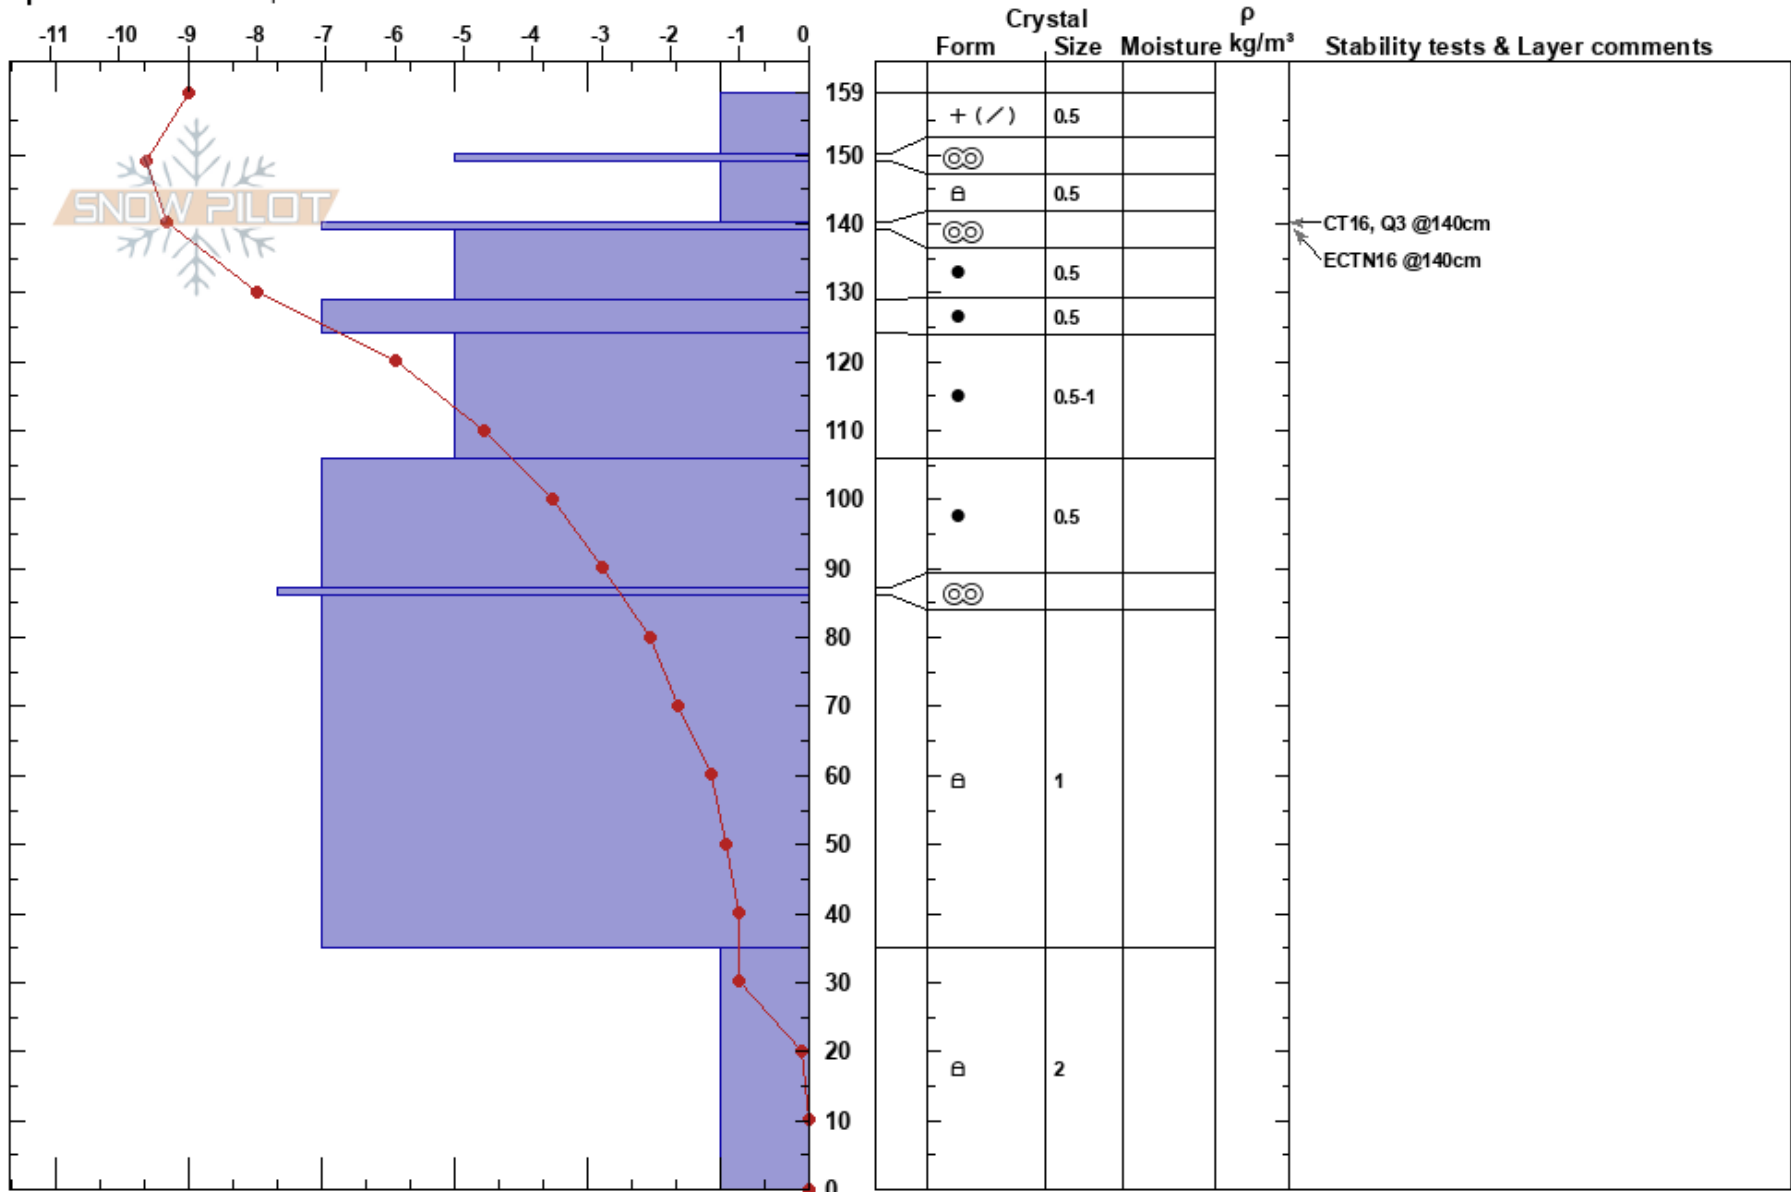

Murie Hill
 Teton Range
 WY
 Elevation: 6500 ft
 Aspect: E
 Specifics: We skied slope

Chris Bellino
 02/20/2019 - 3:36pm
 Co-ord: 43.65491N, -110.73891W
 Slope Angle: 27°
 Wind Loading: no

Stability: Very Good HS:159 Layer Notes:
 Air Temperature: -12°C PF:25 35-0cm: Problematic layer
 Sky Cover: OVC
 Precipitation: S-1
 Wind: S Light Breeze