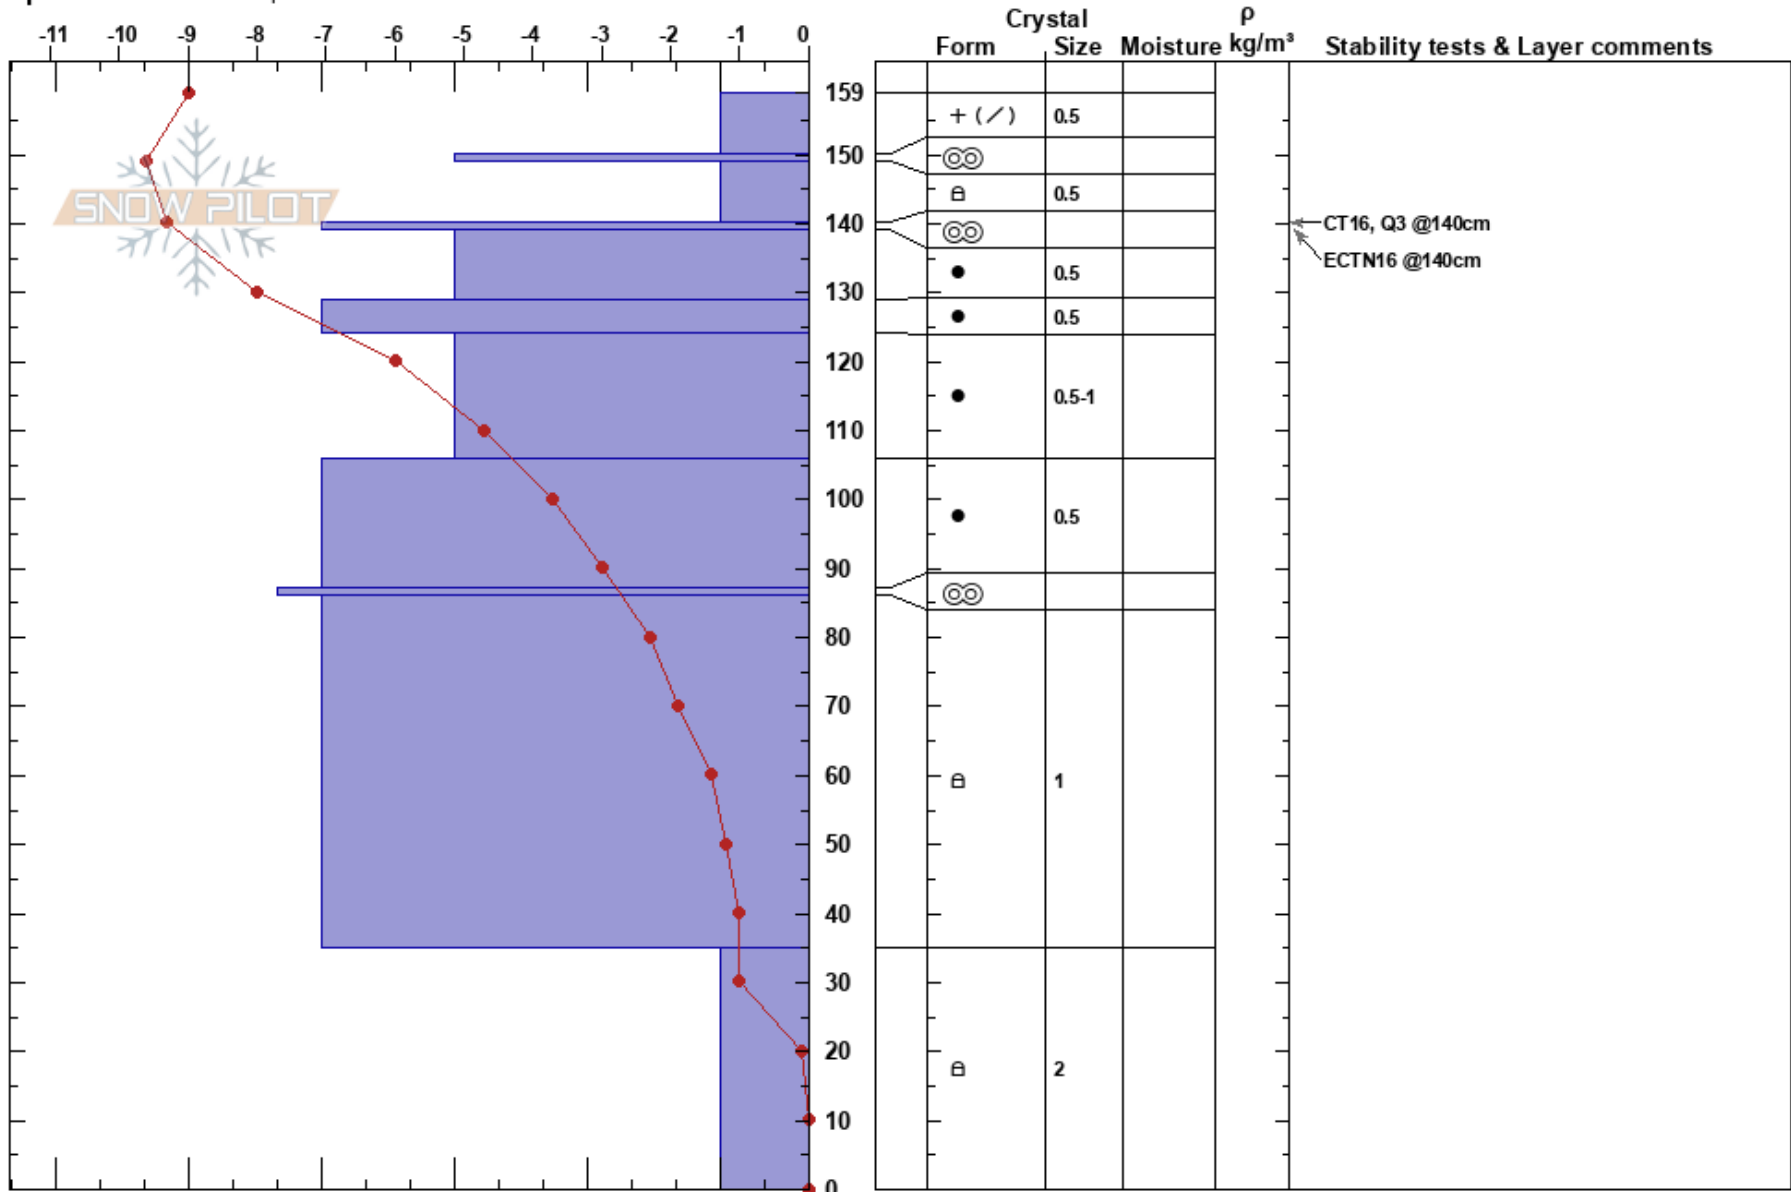

Murie Hill
 Teton Range
 WY
 Elevation: 6500 ft
 Aspect: E
 Specifics: We skied slope

Chris Bellino
 02/20/2019 - 3:36pm
 Co-ord: 43.65491N, -110.73891W
 Slope Angle: 27°
 Wind Loading: no

Stability: Very Good HS:159
 Air Temperature: -12°C PF:25 35-0cm: Problematic layer
 Sky Cover: OVC
 Precipitation: S-1
 Wind: S Light Breeze