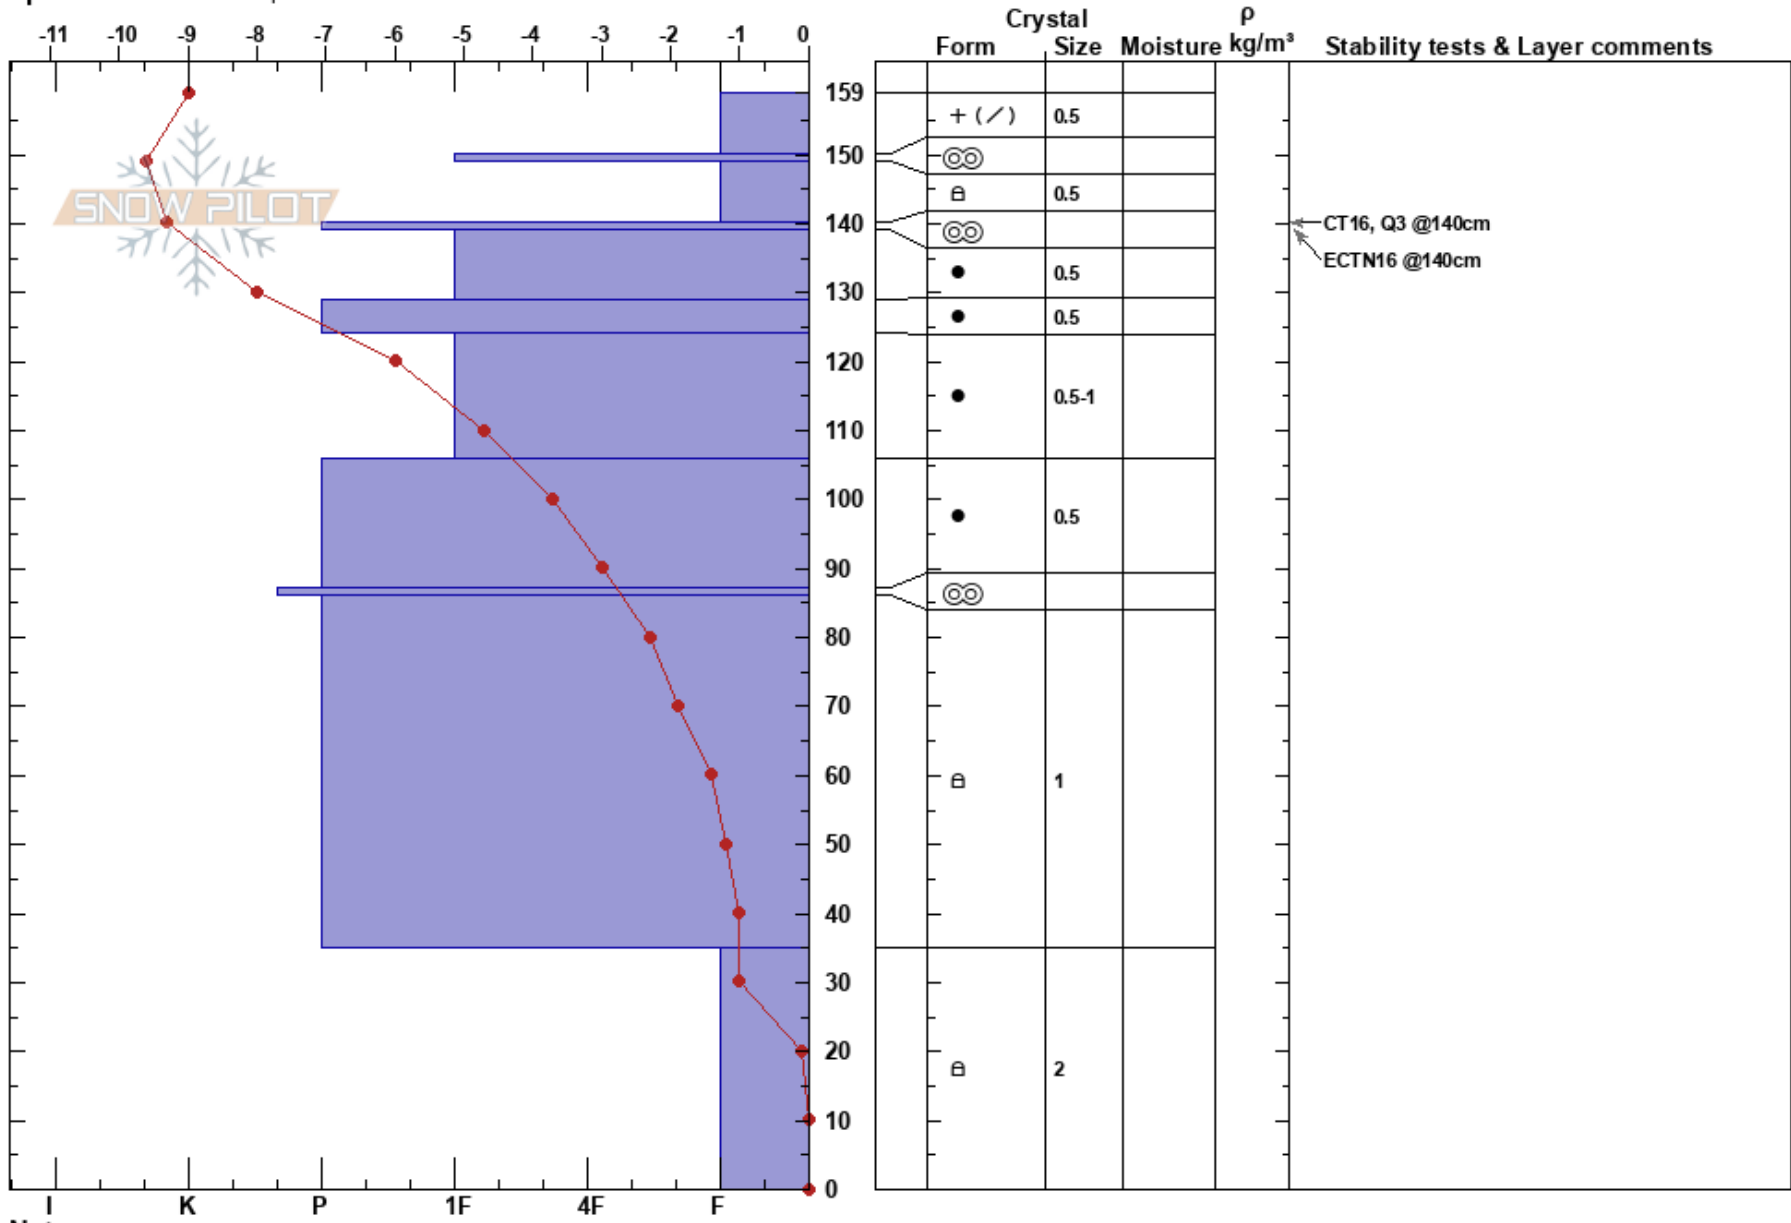

Murie Hill
 Teton Range
 WY
 Elevation: 6500 ft
 Aspect: E
 Specifics: We skied slope

Chris Bellino
 02/20/2019 - 3:36pm
 Co-ord: 43.65491N, -110.73891W
 Slope Angle: 27°
 Wind Loading: no

Stability: Very Good HS:159
 Air Temperature: -12°C PF:25 35-0cm: Problematic layer
 Sky Cover: OVC
 Precipitation: S-1
 Wind: S Light Breeze