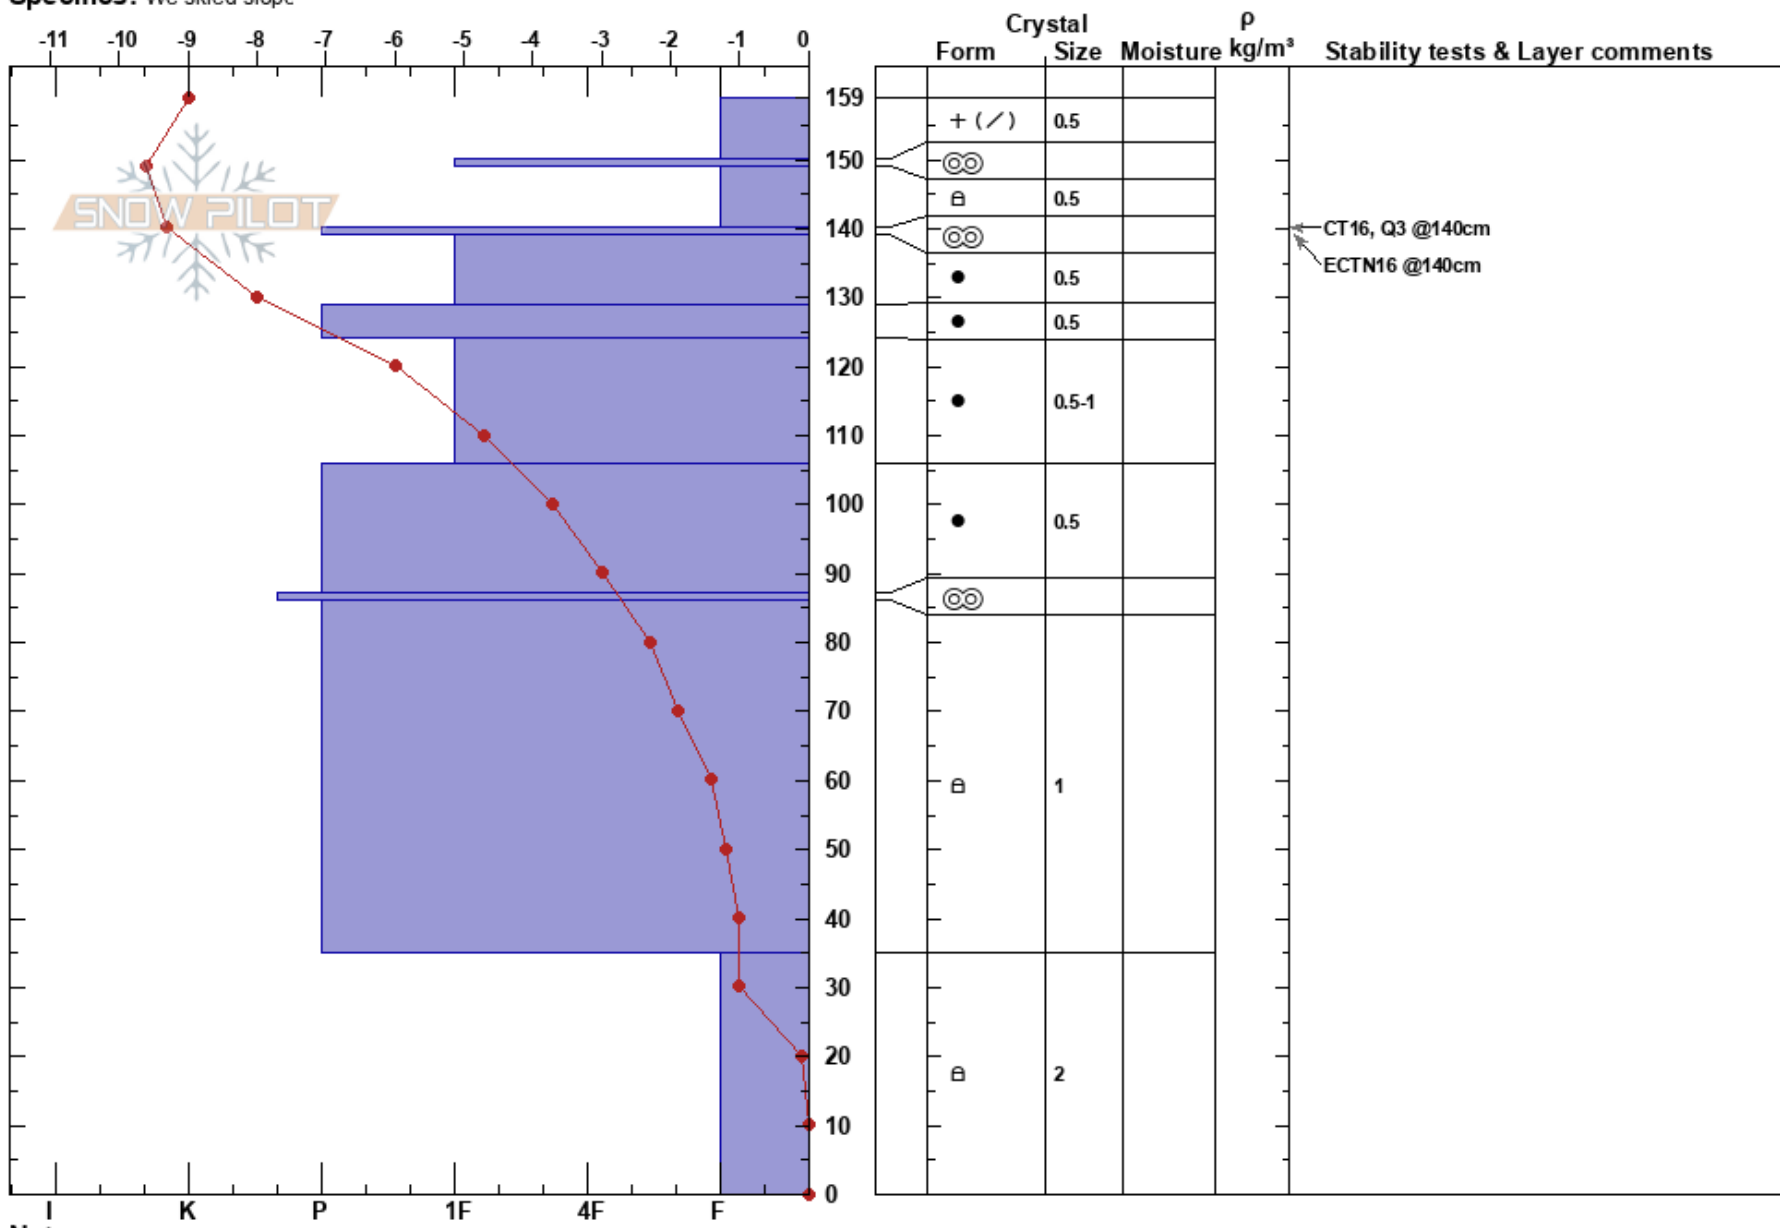

Murie Hill  
 Teton Range  
 WY  
 Elevation: 6500 ft  
 Aspect: E  
 Specifics: We skied slope

Chris Bellino  
 02/20/2019 - 3:36pm  
 Co-ord: 43.65491N, -110.73891W  
 Slope Angle: 27°  
 Wind Loading: no

Stability: Very Good    HS:159    Layer Notes:  
 Air Temperature: -12°C    PF:25    35-0cm: Problematic layer  
 Sky Cover: OVC  
 Precipitation: S-1  
 Wind: S Light Breeze

Notes: