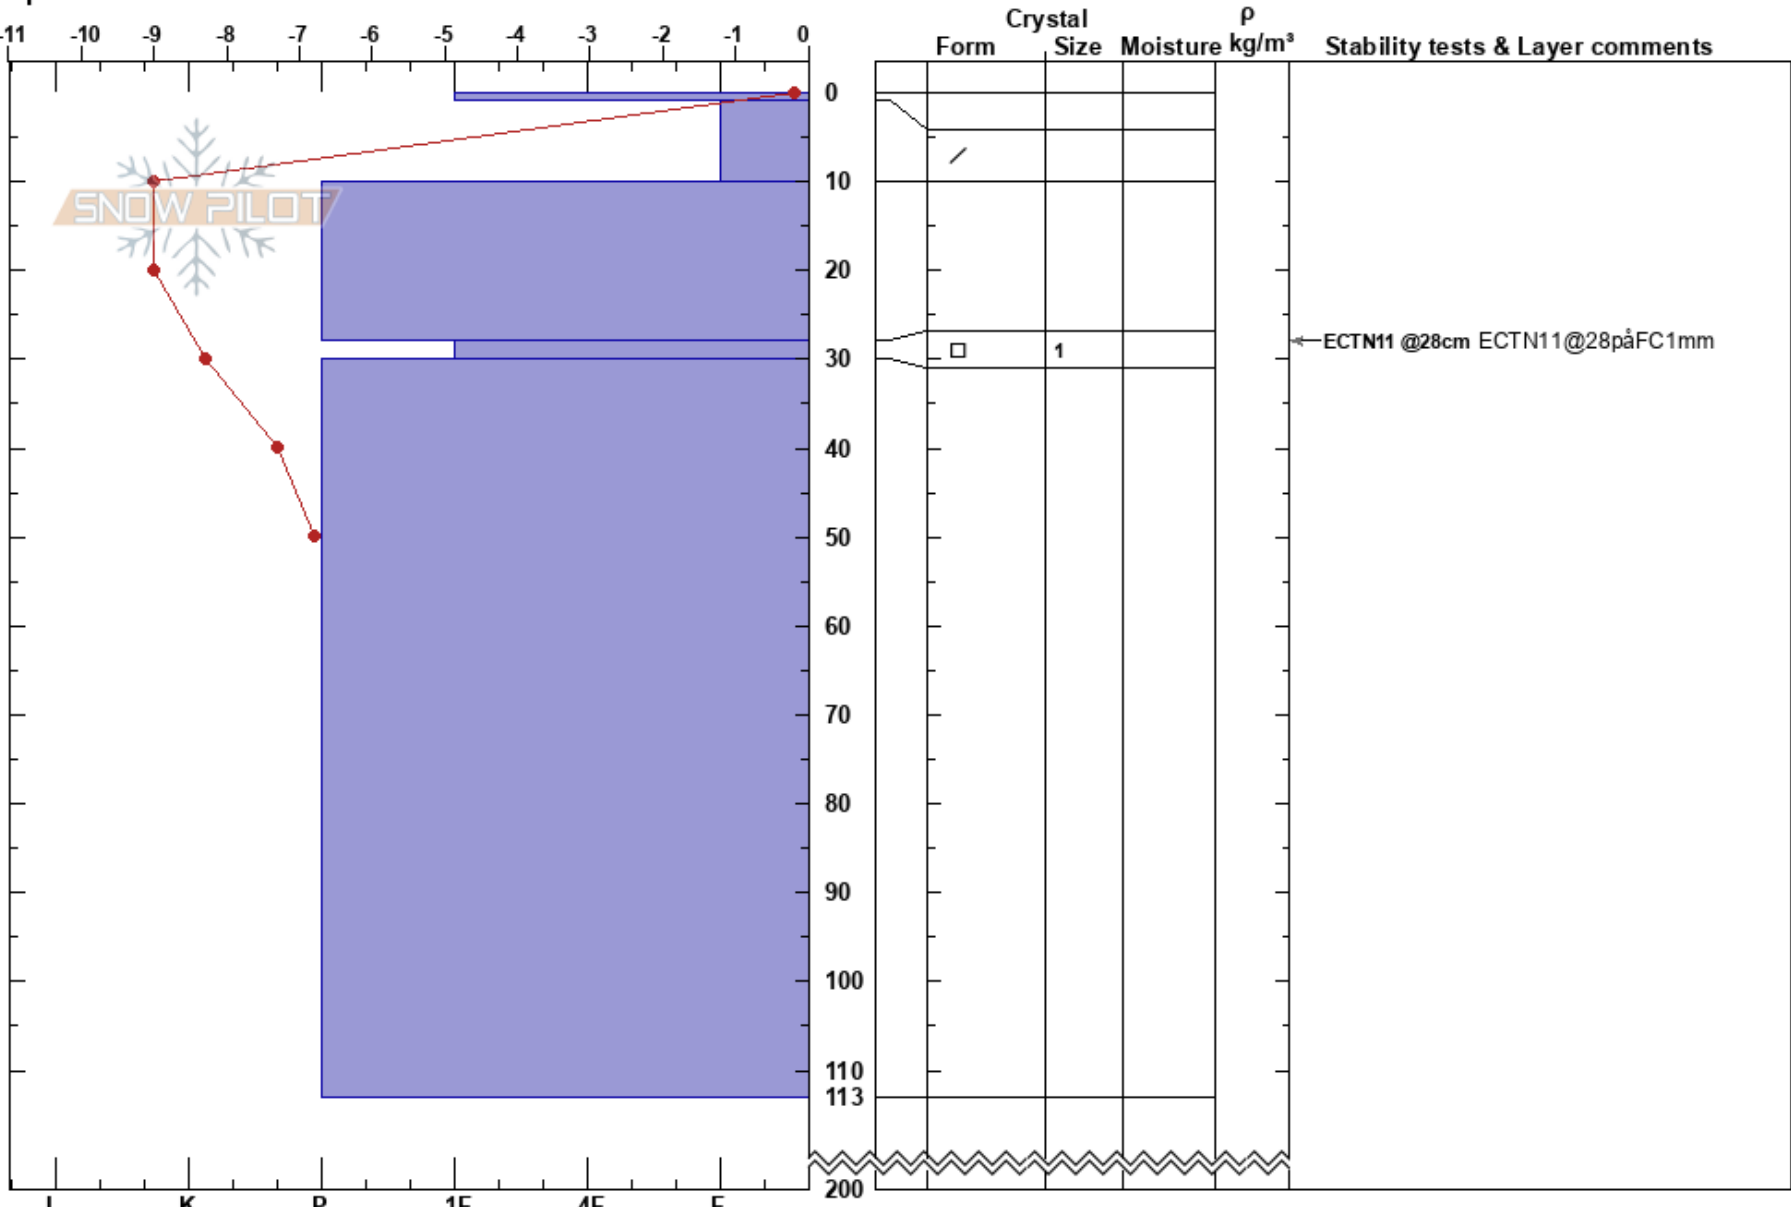

Kaipak
 Kebnekaise
 Sweden
 Elevation: 760 m
 Aspect: SE
 Specifics:

Pär Nenzén
 22/02/2019 - 11:05
 Co-ord:
 Slope Angle: 21°
 Wind Loading:

Stability:
 Air Temperature: 1.2°C
 Sky Cover: OVC
 Precipitation: S-1
 Wind: W Moderate
 HS:200
 PF:10
 Layer Notes:

Notes: Started to rain 11:20
 Alp, grytformation, läsluttning