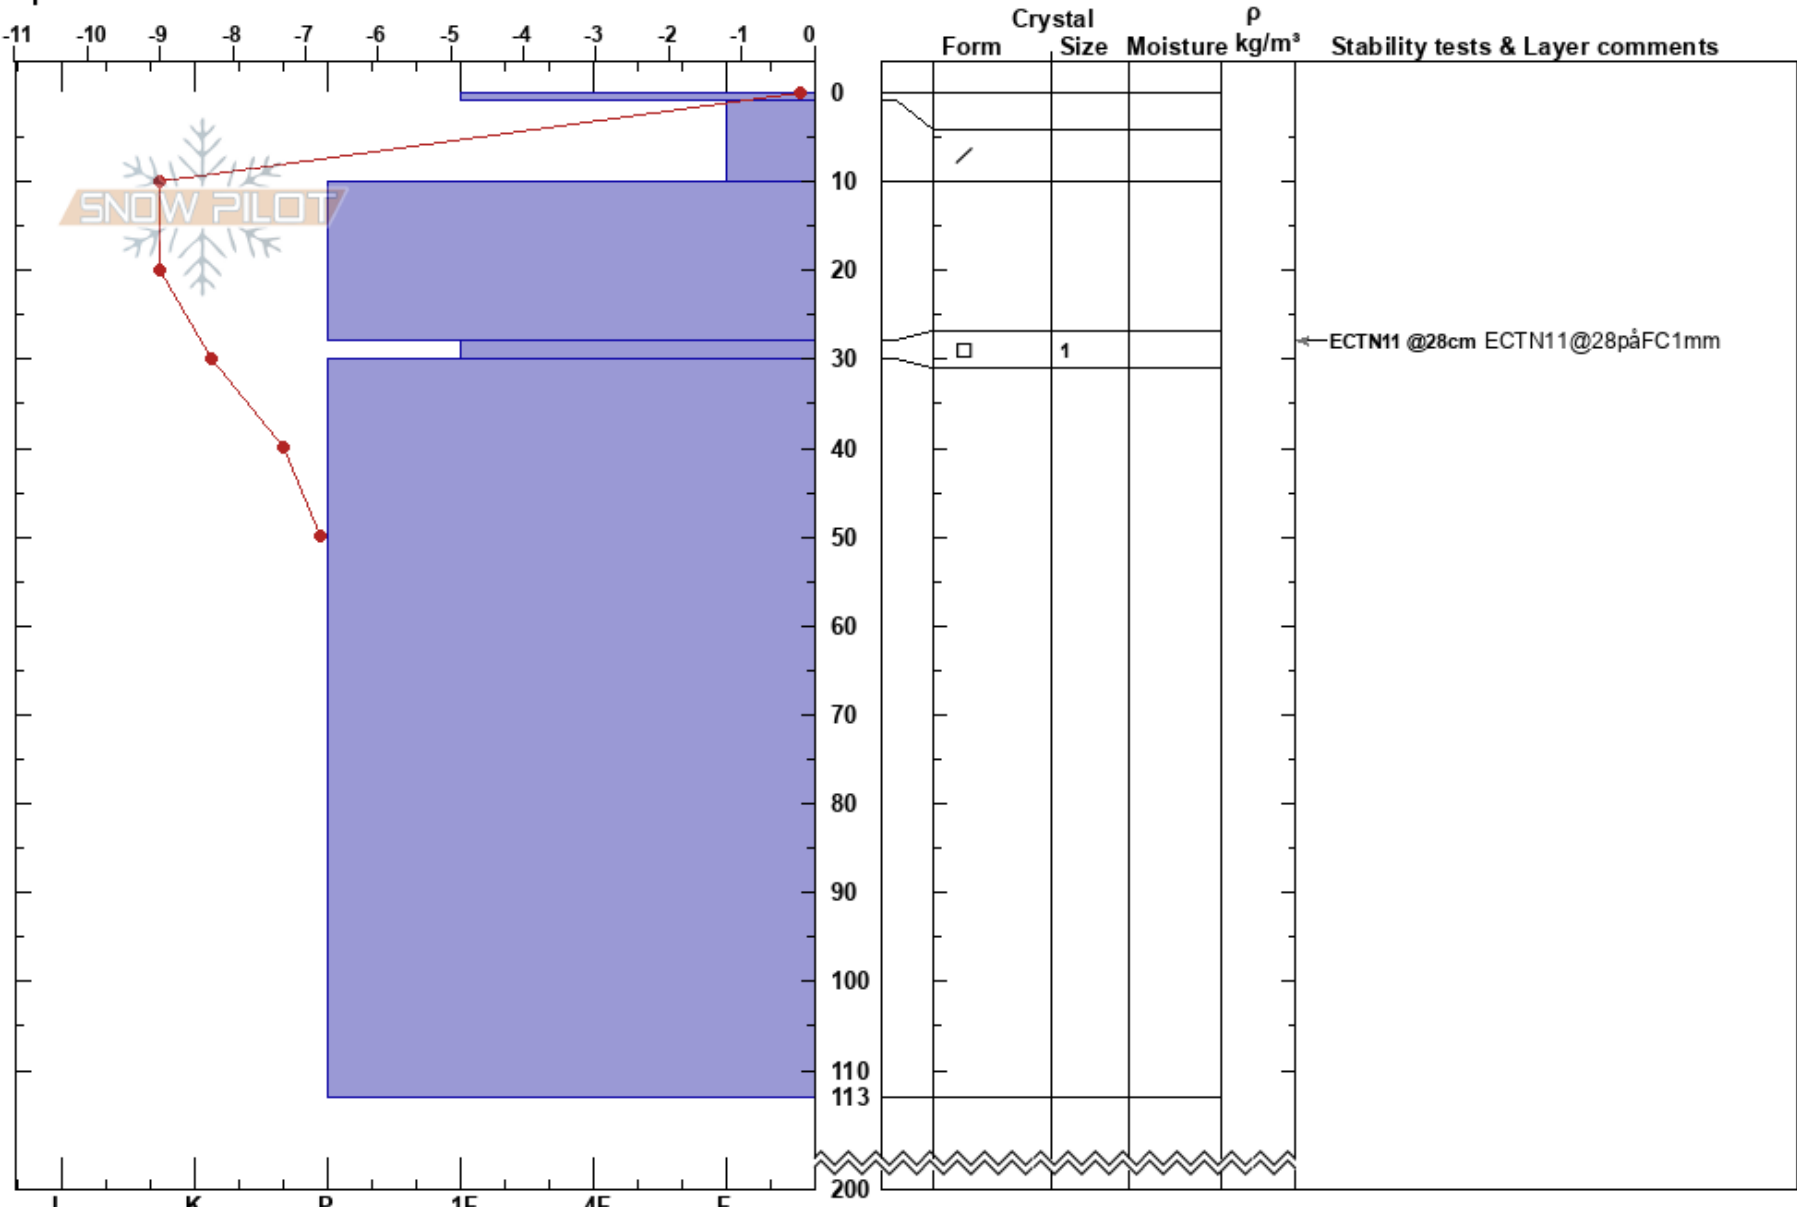

Kaipak  
 Kebnekaise  
 Sweden  
 Elevation: 760 m  
 Aspect: SE  
 Specifics:

Pär Nenzén  
 22/02/2019 - 11:05  
 Co-ord:  
 Slope Angle: 21°  
 Wind Loading:

Stability:  
 Air Temperature: 1.2°C  
 Sky Cover: OVC  
 Precipitation: S-1  
 Wind: W Moderate  
 HS:200  
 PF:10  
 Layer Notes:

**Notes:** Started to rain 11:20  
 Alp, grytformation, läsluttning