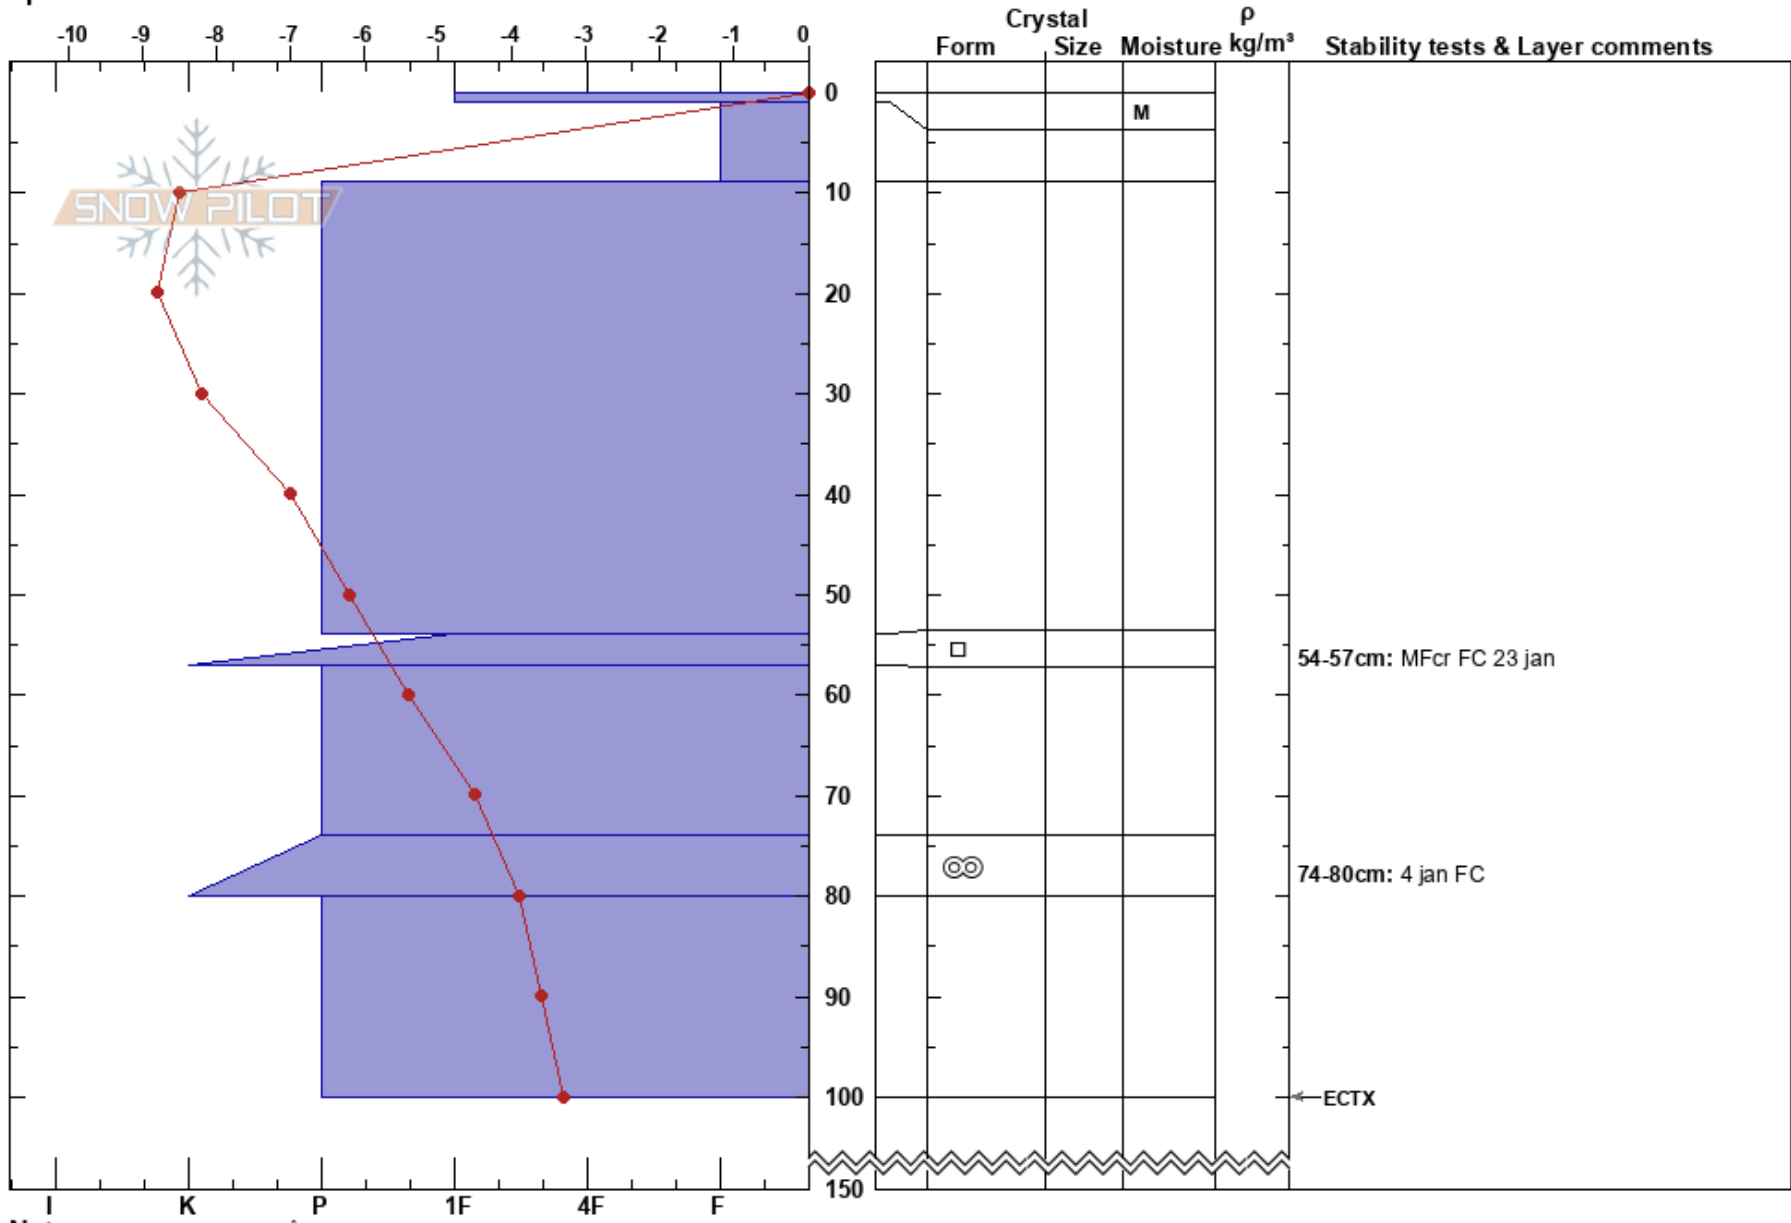

Kaipak
 Kebnekaise
 Sweden
 Elevation: 765 m
 Aspect: 90°
 Specifics:

Trygve Tirén
 22/02/2019 - 11:00
 Co-ord:
 Slope Angle: 20°
 Wind Loading: yes

Stability: **HS:150**
 Air Temperature: 0.8°C PF:10
 Sky Cover: OVC
 Precipitation: S-1
 Wind: W Moderate

Layer Notes:
 54-57cm: MFcr FC 23 jan
 74-80cm: 4 jan FC

Notes: Läslutning, ALP, hård mark.