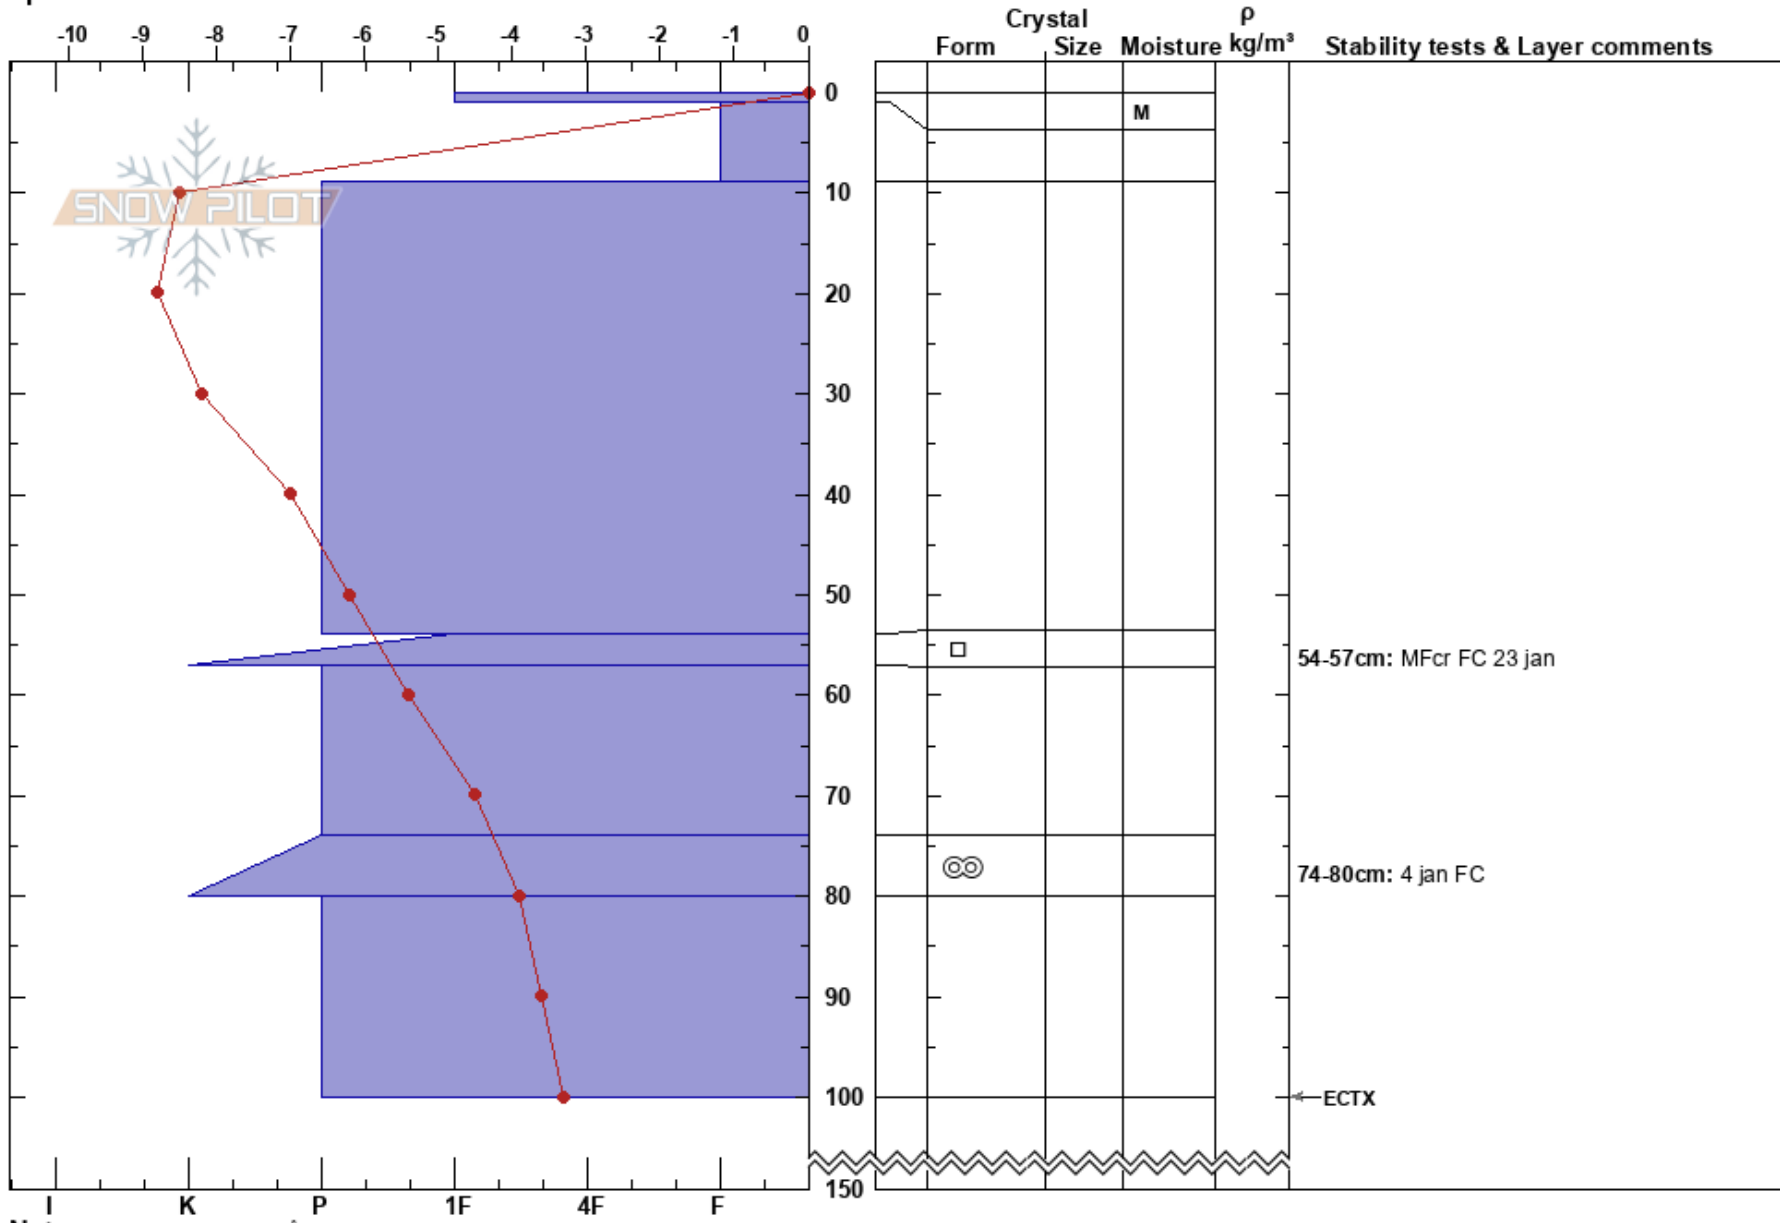

Kaipak  
 Kebnekaise  
 Sweden  
 Elevation: 765 m  
 Aspect: 90°  
 Specifics:

Trygve Tirén  
 22/02/2019 - 11:00  
 Co-ord:  
 Slope Angle: 20°  
 Wind Loading: yes

Stability: **HS:150**  
 Air Temperature: 0.8°C PF:10  
 Sky Cover: OVC  
 Precipitation: S-1  
 Wind: W Moderate

Layer Notes:  
 54-57cm: MFcr FC 23 jan  
 74-80cm: 4 jan FC

Notes: Läslutning, ALP, hård mark.