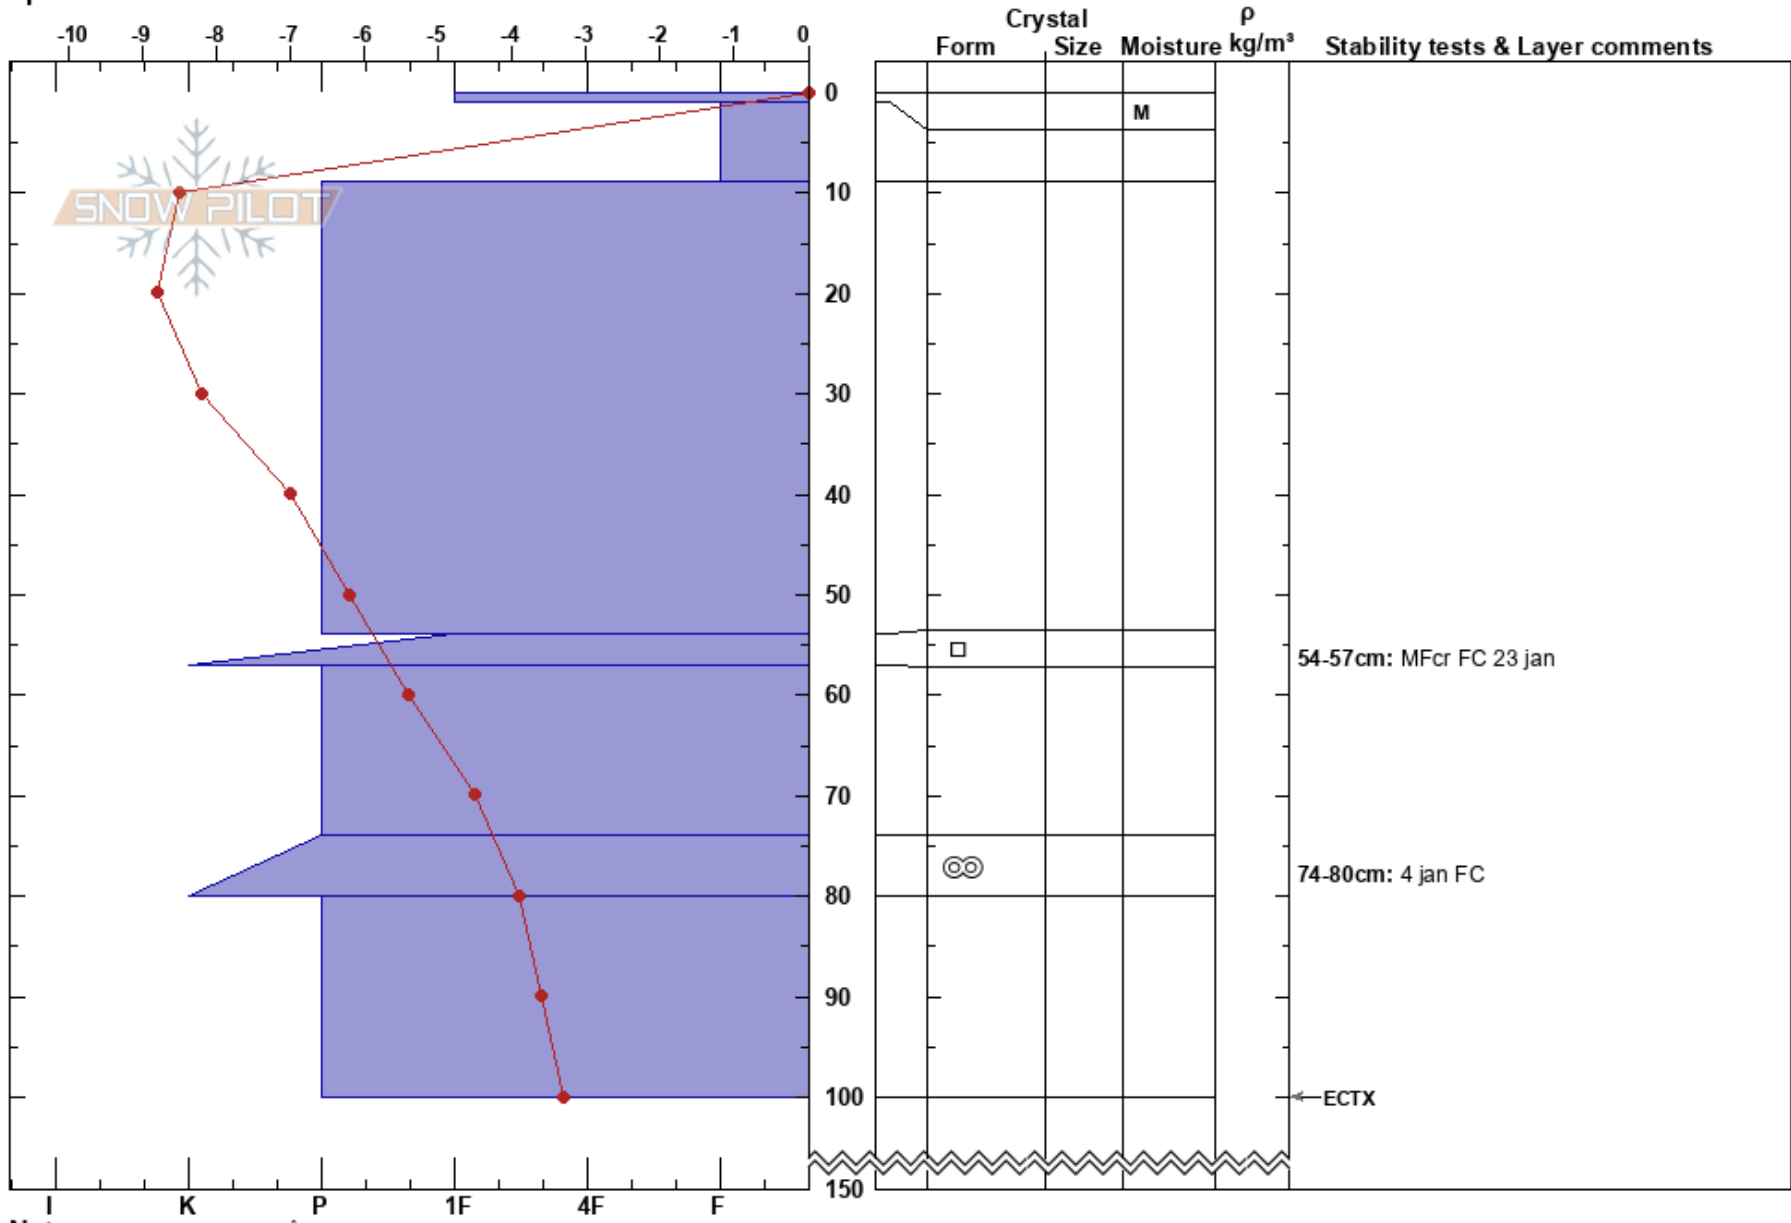

Kaipak  
 Kebnekaise  
 Sweden  
 Elevation: 765 m  
 Aspect: 90°  
 Specifics:

Trygve Tirén  
 22/02/2019 - 11:00  
 Co-ord:  
 Slope Angle: 20°  
 Wind Loading: yes

Stability: **HS:150**  
 Air Temperature: 0.8°C PF:10  
 Sky Cover: OVC  
 Precipitation: S-1  
 Wind: W Moderate

Layer Notes:  
 54-57cm: MFcr FC 23 jan  
 74-80cm: 4 jan FC

Notes: Läslutning, ALP, hård mark.