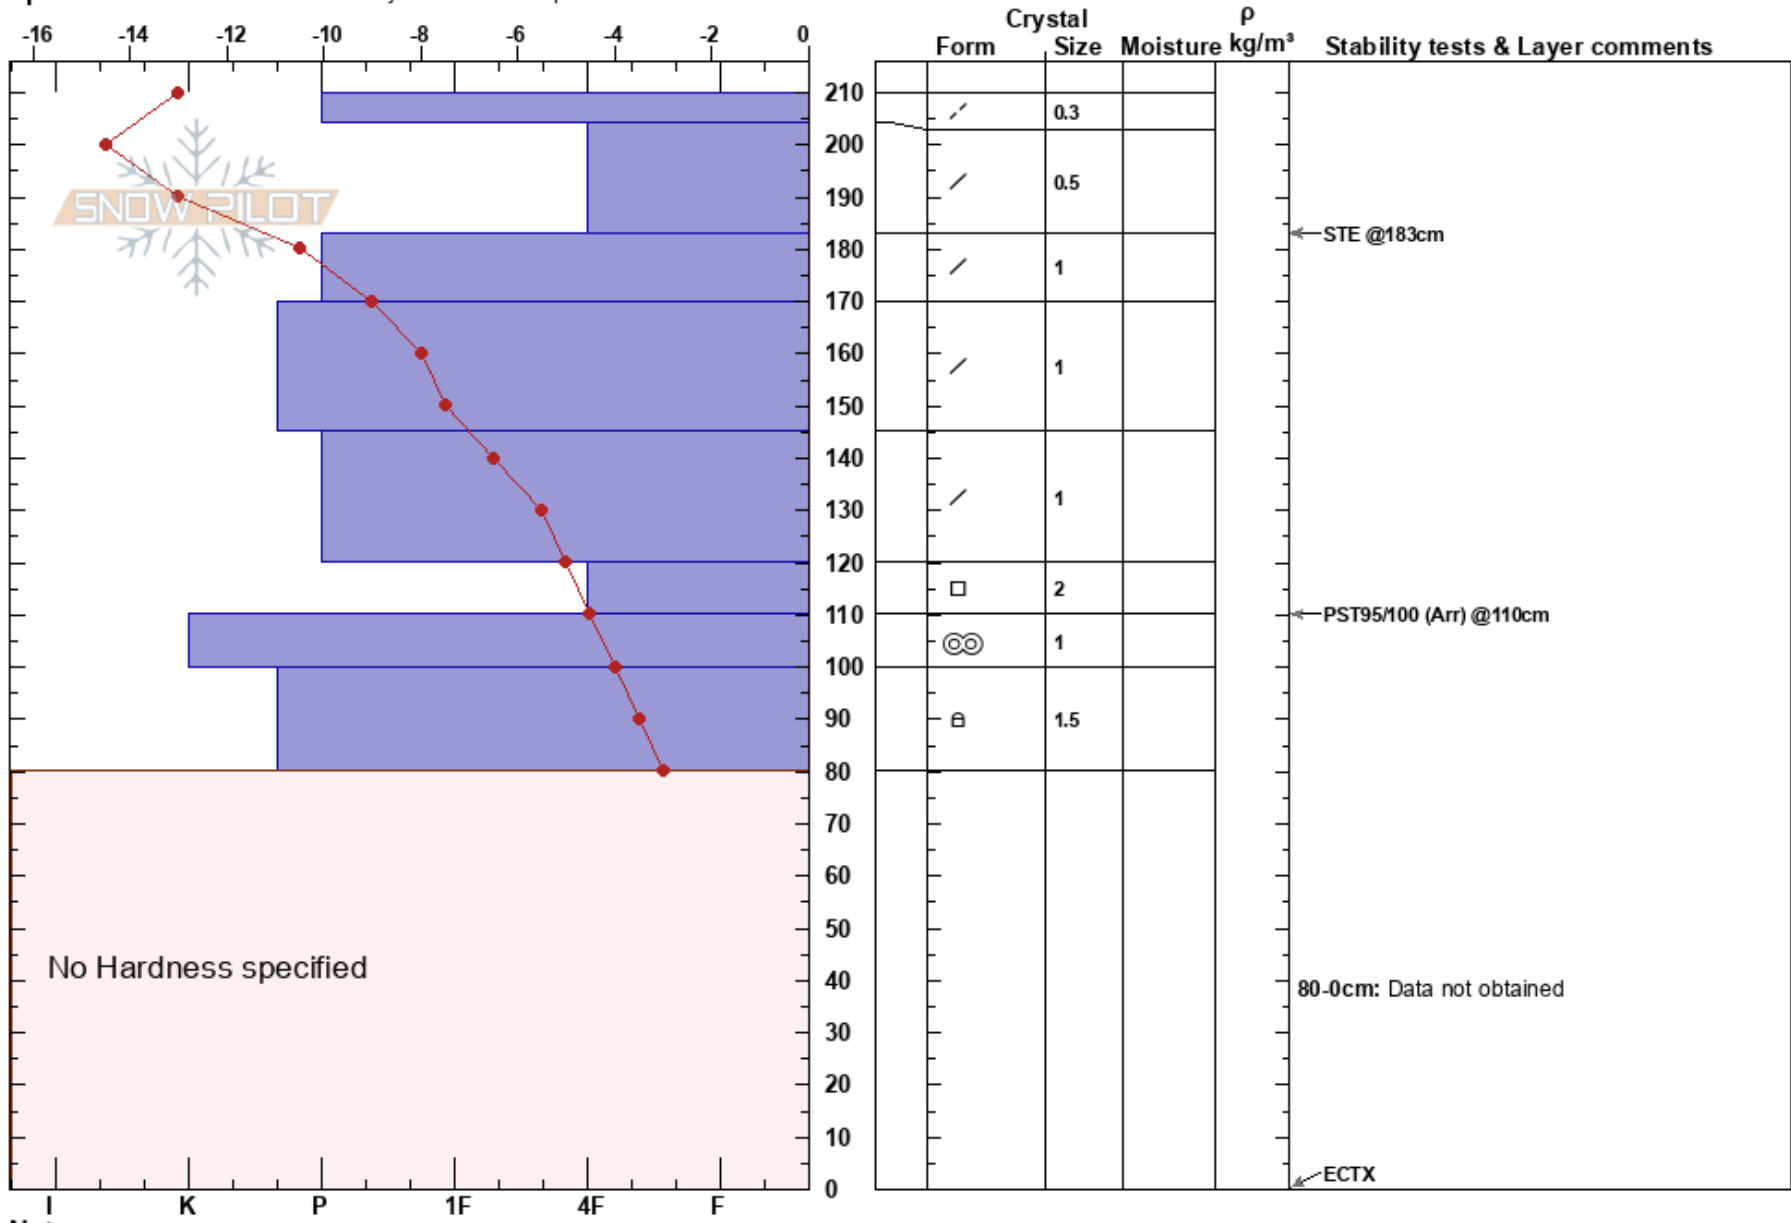

Mayflower Hill Snow Pt  
 Fremont Pass  
 CO  
**Elevation:** 11800 ft  
**Aspect:** S  
**Specifics:** Recent avalanche activity on different slopes

Daniel Berry  
 02/21/2019 - 10:00am  
**Co-ord:** 39.42238N, -106.14628W  
**Slope Angle:** 23°  
**Wind Loading:** yes

**Stability:** Good **HS:**210  
**Air Temperature:** -11.5°C **PF:**30  
**Sky Cover:** FEW  
**Precipitation:** NO  
**Wind:** SE Moderate  
**Layer Notes:**  
 110-100cm: Problematic layer  
 80-0cm: Data not obtained

**Notes:** This snow pit data is only for the top 130 cm of the snow pack