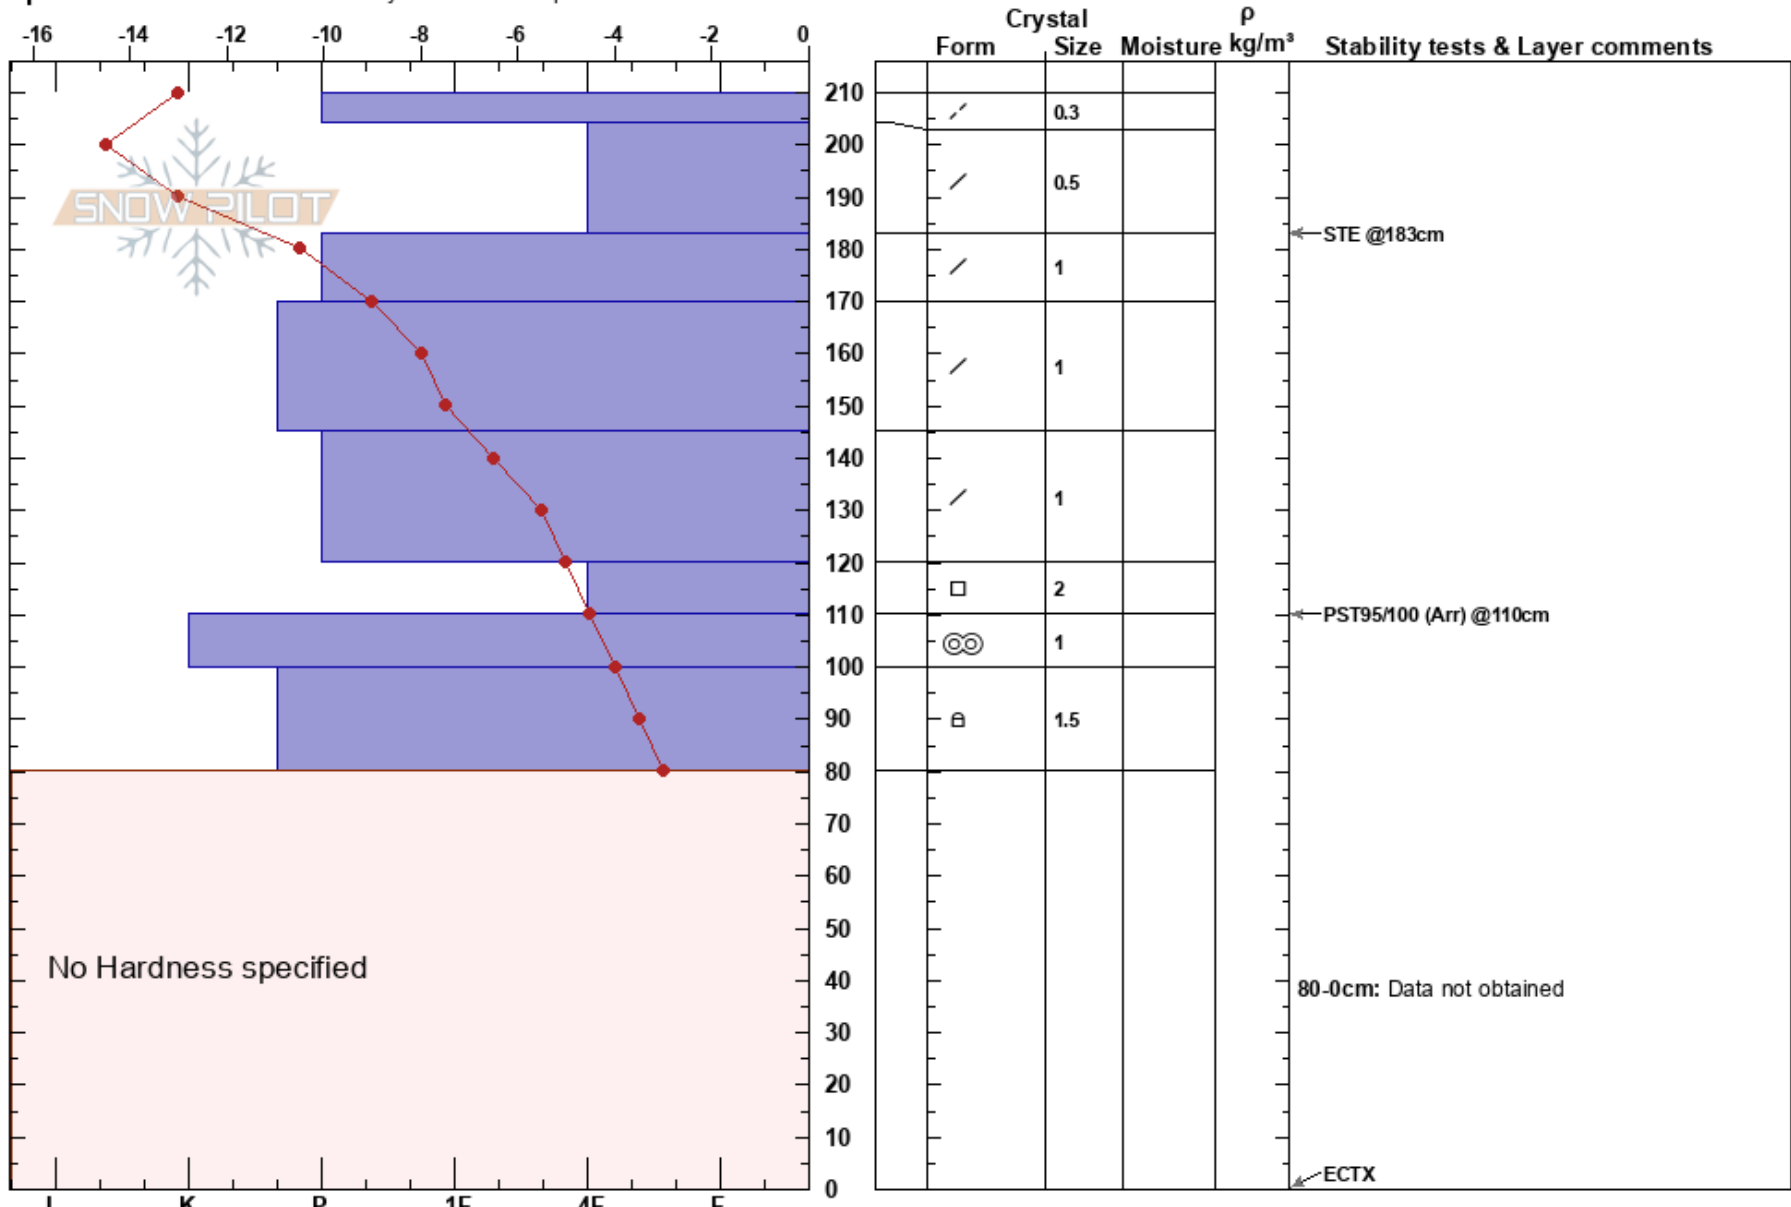

Mayflower Hill Snow Pt
 Fremont Pass
 CO
Elevation: 11800 ft
Aspect: S
Specifics: Recent avalanche activity on different slopes

Daniel Berry
 02/21/2019 - 10:00am
Co-ord: 39.42238N, -106.14628W
Slope Angle: 23°
Wind Loading: yes

Stability: Good **HS:**210
Air Temperature: -11.5°C **PF:**30
Sky Cover: FEW
Precipitation: NO
Wind: SE Moderate
Layer Notes:
 110-100cm: Problematic layer
 80-0cm: Data not obtained

Notes: This snow pit data is only for the top 130 cm of the snow pack