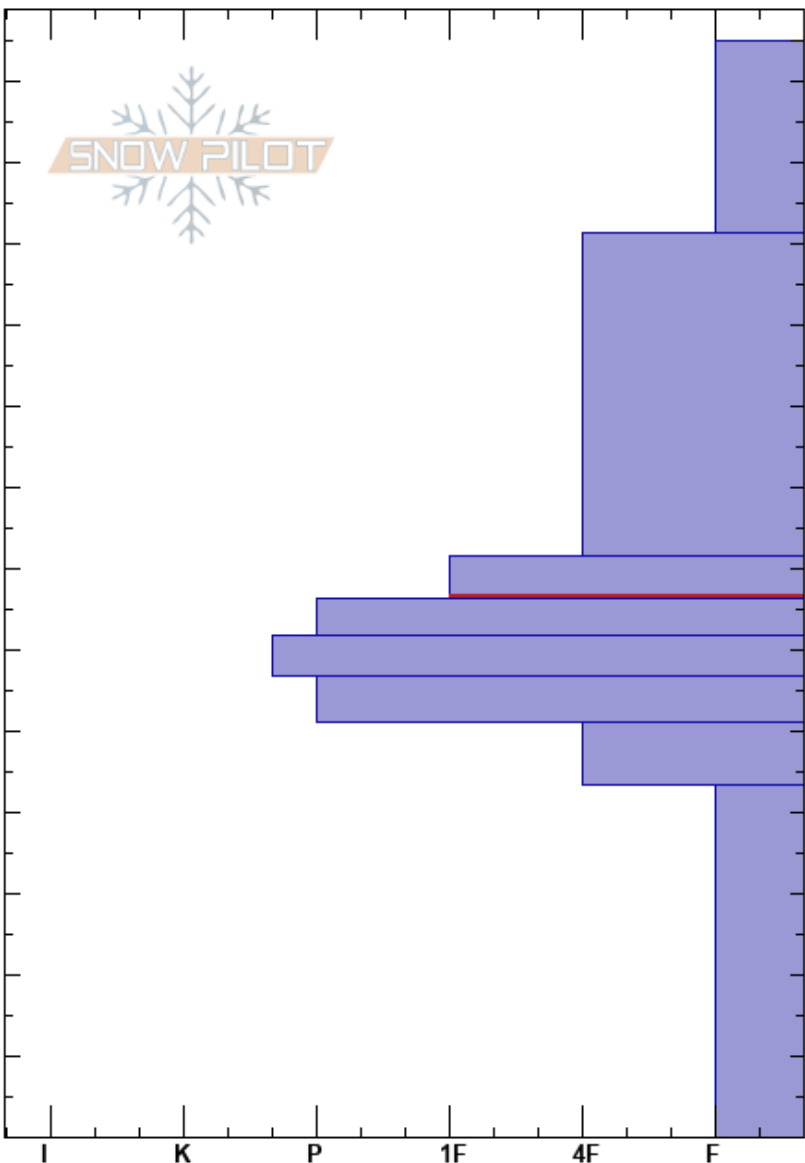

Mayflower Gulch #2
 Tenmile Range
 CO
Elevation: 11600 ft
Aspect: N
Specifics: Ski tracks on slope; We skied slope

Reid Pritchett
 02/21/2019 - 1:00pm
Co-ord: 39.41553N, -106.15188W
Slope Angle: 17°
Wind Loading: no

Stability:
Air Temperature: -8.4°C **PF:** 50 **HS:** 135 **Layer Notes:** 71.4-66.2cm: Problematic layer
Sky Cover: OVC
Precipitation: NO
Wind: SW Light Breeze

Crystal Form	Crystal Size	Moisture	ρ kg/m ³	Stability tests & Layer comments
/	0.1-0.3	D		
/ (■)	0.5	D		← CT13, BRK @85cm
■	0.5-1	D		
⊙	1	D		
⊙	1	D		
⊙ (□)	1	D		
□	2	D		
□	3	D		← ECTX