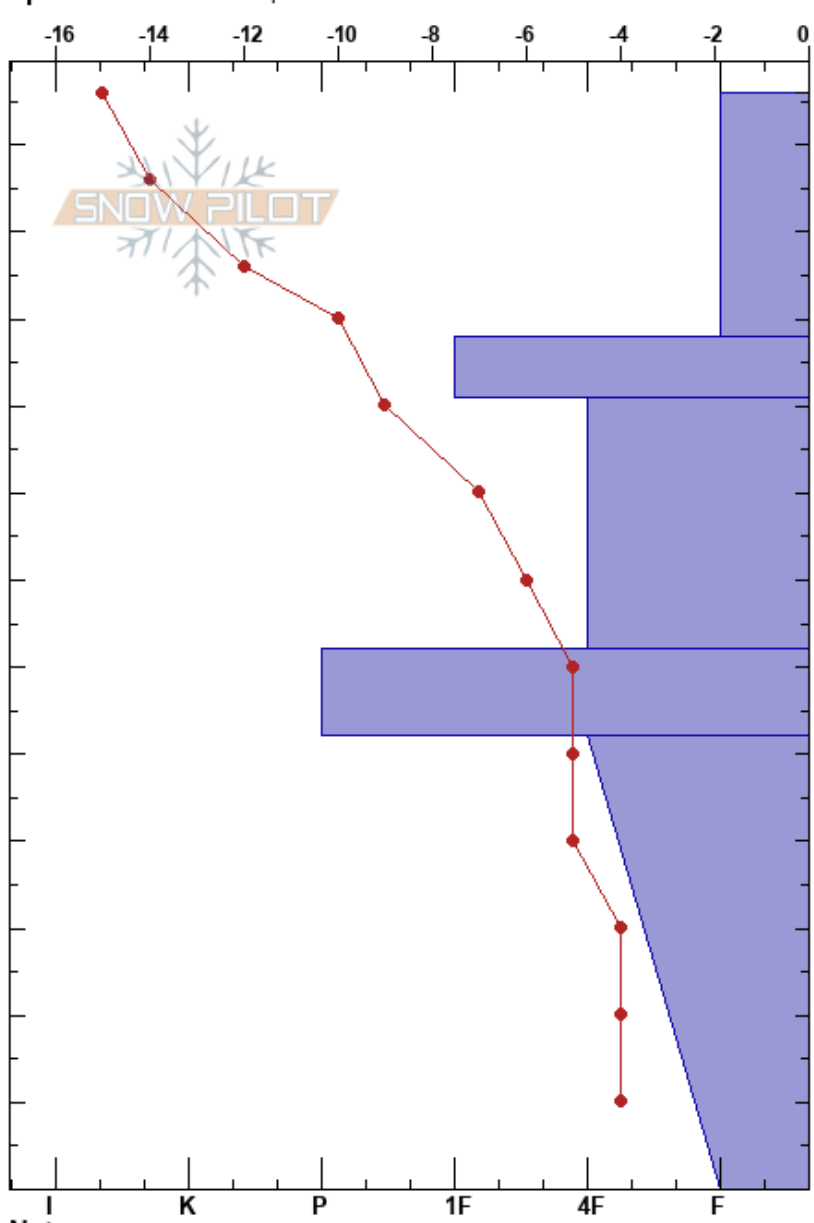

Mayflower Gulch
 Tenmile Range
 CO
Elevation: 11642 ft
Aspect: W
Specifics: We skied slope

Mike Hilmer
 02/21/2019 - 11:00am
Co-ord:
Slope Angle: 20°
Wind Loading:

Stability: **HS:**126 **Layer Notes:**
Air Temperature: -11°C **PF:**36
Sky Cover: FEW
Precipitation: NO
Wind: S Moderate

Form	Crystal		ρ kg/m ³	Stability tests & Layer comments
	Size	Moisture		
+	0.5			
□	0.5			
□	1			
□	0.3			← STH @64cm
^	2-3			
				← ECTX

Notes: