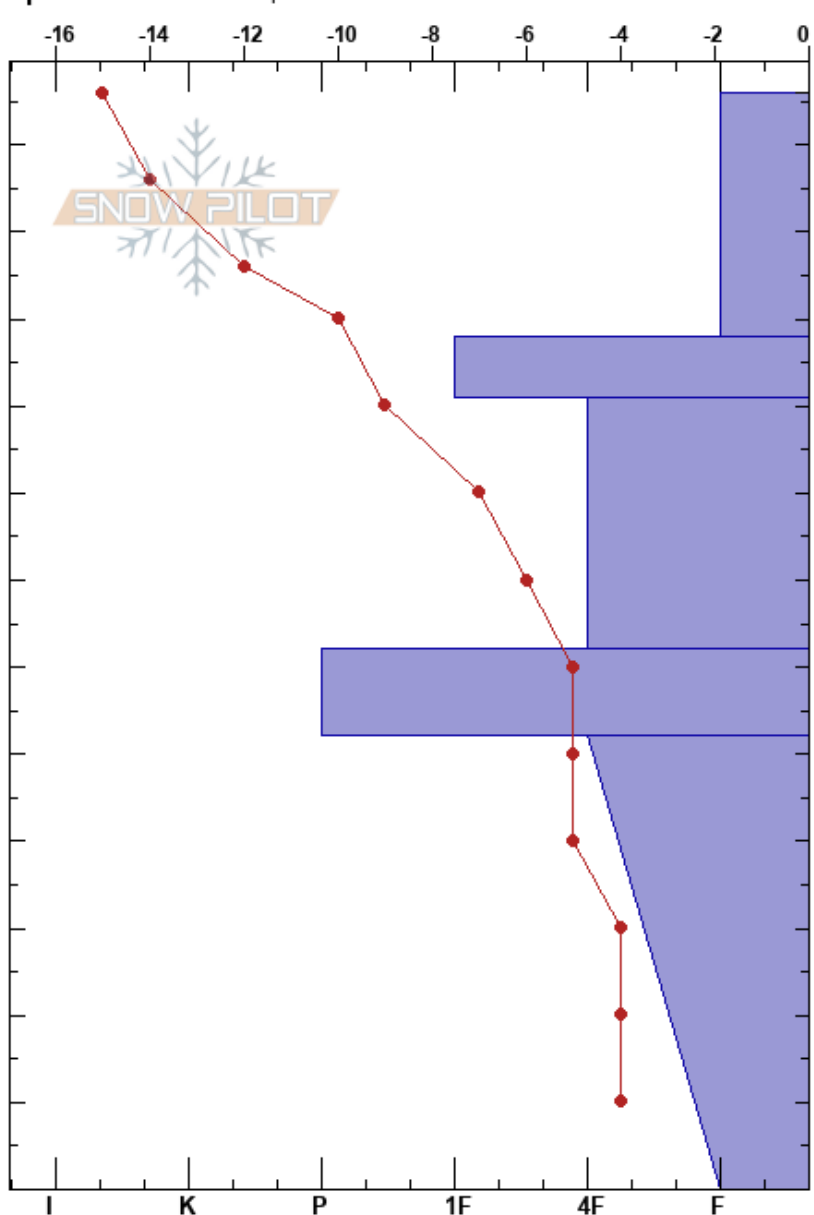

Mayflower Gulch
 Tenmile Range
 CO
Elevation: 11642 ft
Aspect: W
Specifics: We skied slope

Mike Hilmer
 02/21/2019 - 11:00am
Co-ord:
Slope Angle: 20°
Wind Loading:

Stability: **HS:126** **Layer Notes:**
Air Temperature: -11°C **PF:36**
Sky Cover: FEW
Precipitation: NO
Wind: S Moderate

Form	Crystal		ρ kg/m ³	Stability tests & Layer comments
	Size	Moisture		
+	0.5			
□	0.5			
□	1			
□	0.3			← STH @64cm
^	2-3			
				← ECTX

Notes: