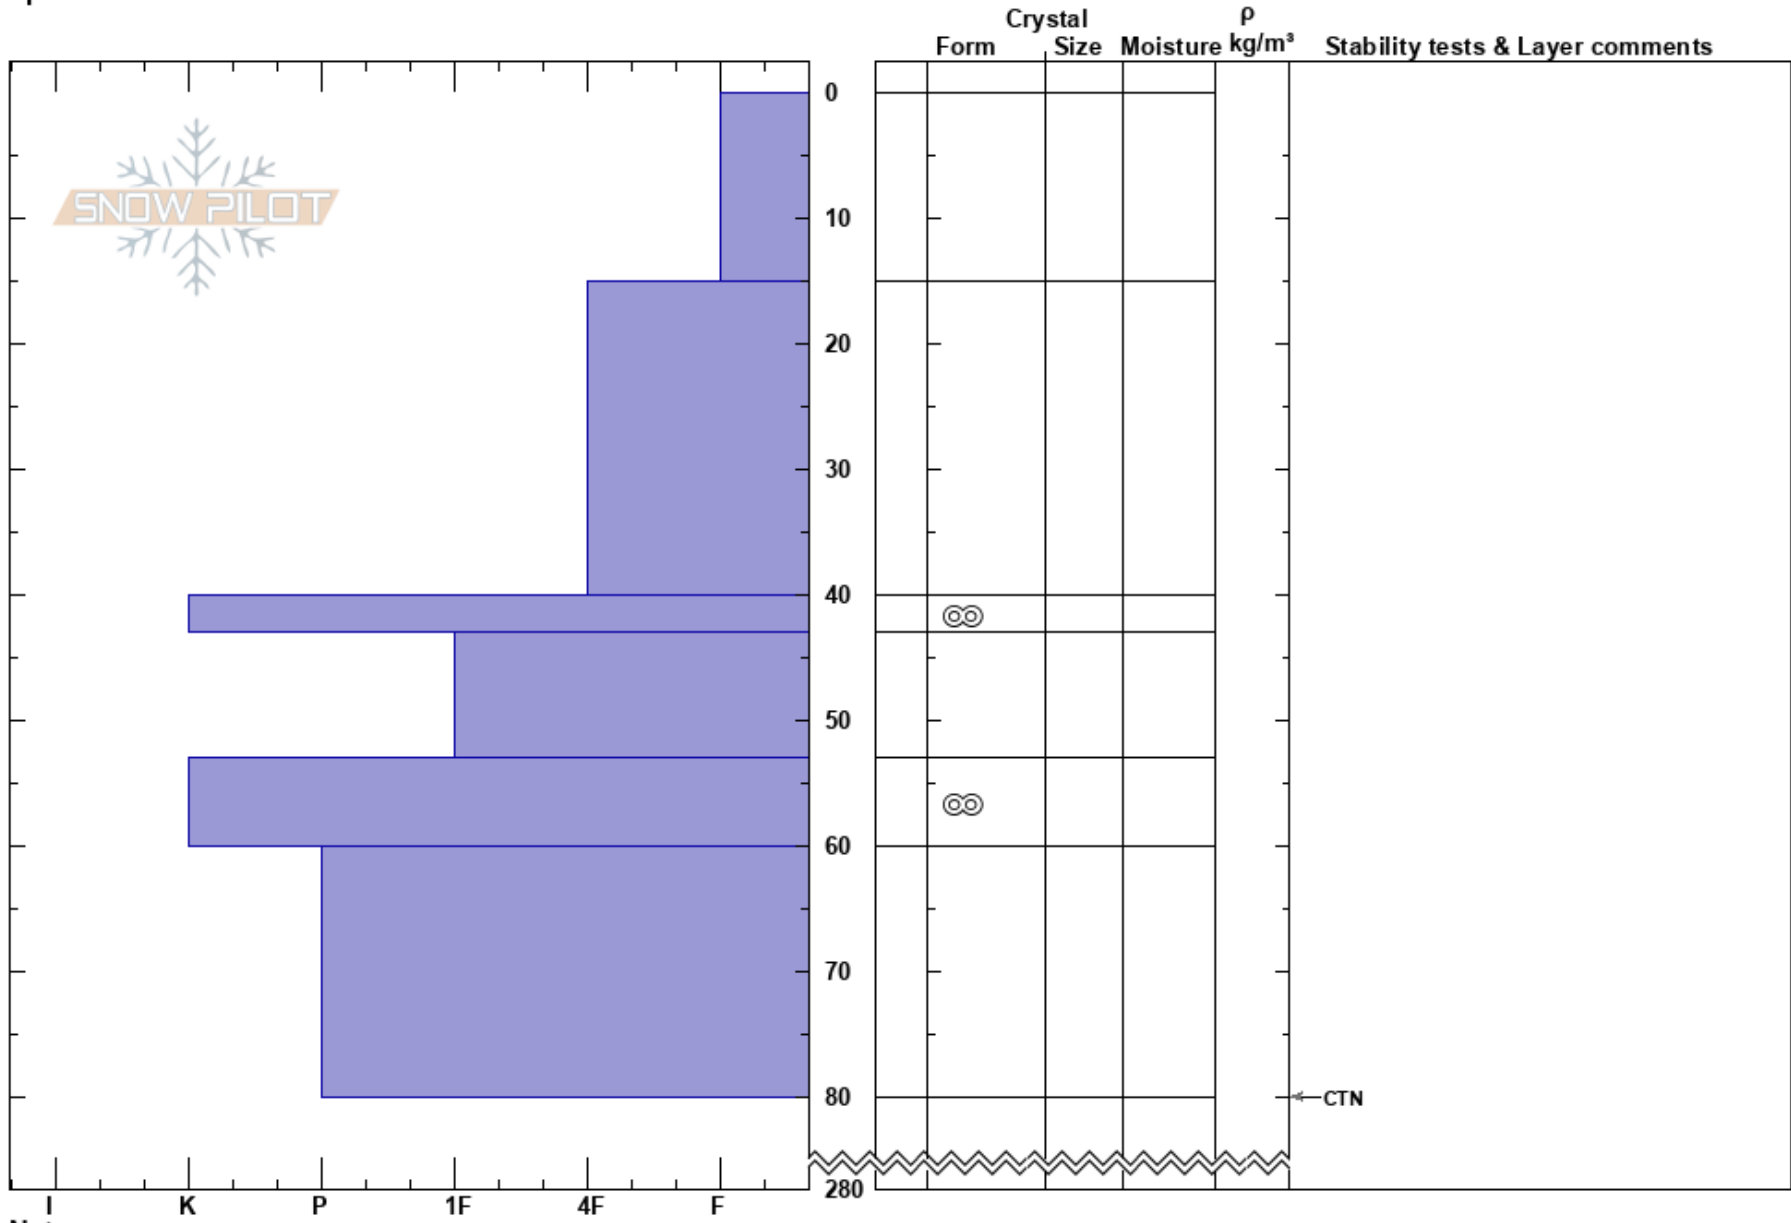

2019-02-21 ChcknWing
 Eastern Sierra Nevada
 CA
 Elevation: 8770 ft
 Aspect: 45°
 Specifics:

josh feinberg
 02/21/2019 - 4:00pm
 Co-ord: 37.76010N, -119.03302E
 Slope Angle: 29°
 Wind Loading:

Stability:
 Air Temperature: -11°C
 Sky Cover: OVC
 Precipitation: S2
 Wind:

HS:280
 PF:38
 15-40cm: Problematic layer

Notes: