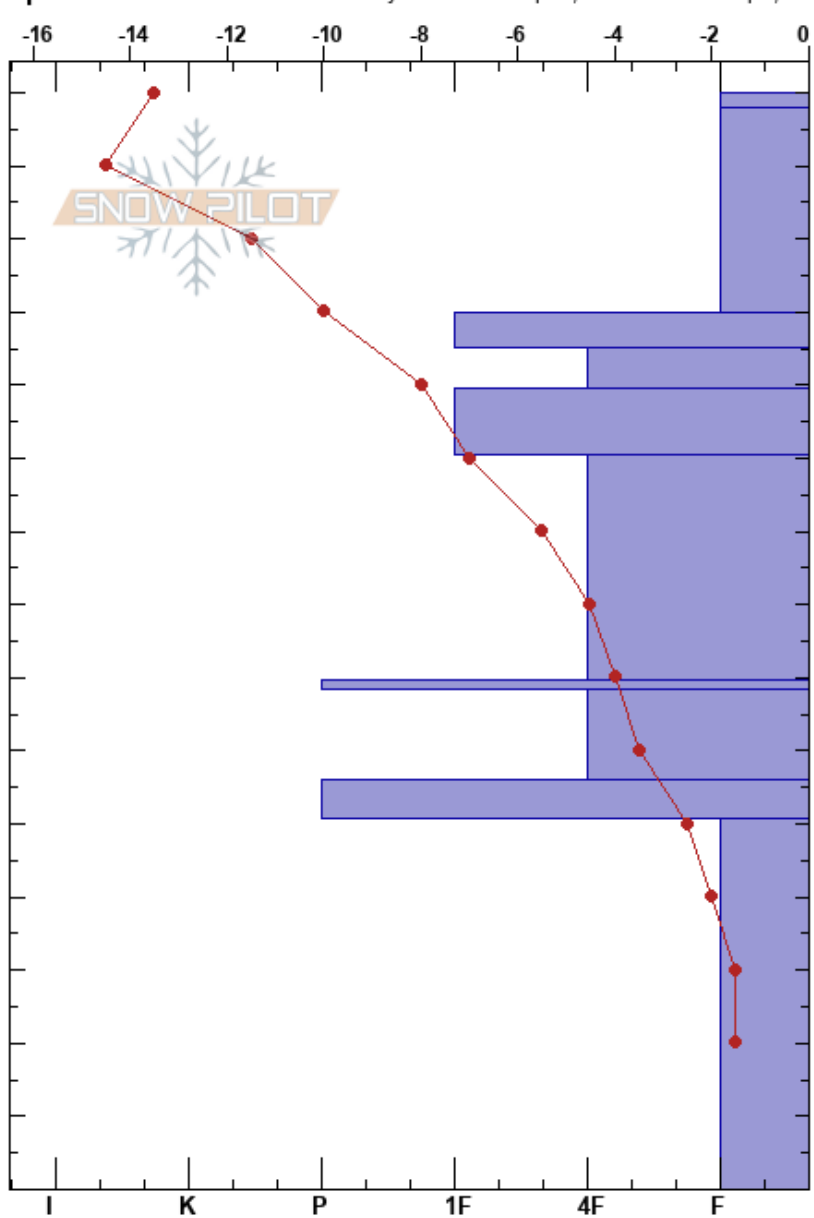

Mayflower Gulch #1
 Tenmile Range
 CO
 Elevation: 11800 ft
 Aspect: S

Reid Pritchett
 02/21/2019 - 10:00am
 Co-ord: 39.42362N, -106.14883W
 Slope Angle: 23°
 Wind Loading: no

Stability: Fair
 Air Temperature: -12°C
 Sky Cover: SCT
 Precipitation: NO
 Wind: SE Moderate

HS:150
 PF:45
 115-109.4cm:Problematic layer

Specifics: Recent avalanche activity on similar slopes; Ski tracks on slope; We skied slope

Depth (cm)	Crystal		ρ kg/m ³	Stability tests & Layer comments
	Form	Size		
150	/	0.5	D	
130	/ (•)	0.3	D	
120	⊙⊙	0.5	D-M	
110	⊖	0.5	D	
100	⊙⊙	0.5	D	
90	⊖	0.5-1	D	
80				← PST40/120 (End) @80cm
75				← STM, BRK @75cm
70	⊙⊙	1	D	
60	⊖	1-2	D	
50	⊙⊙	1	D	
40				
30				← STM, SP @27cm
23				← CT8, RP @23cm
20	□	2	D	← ECTN5 @20cm