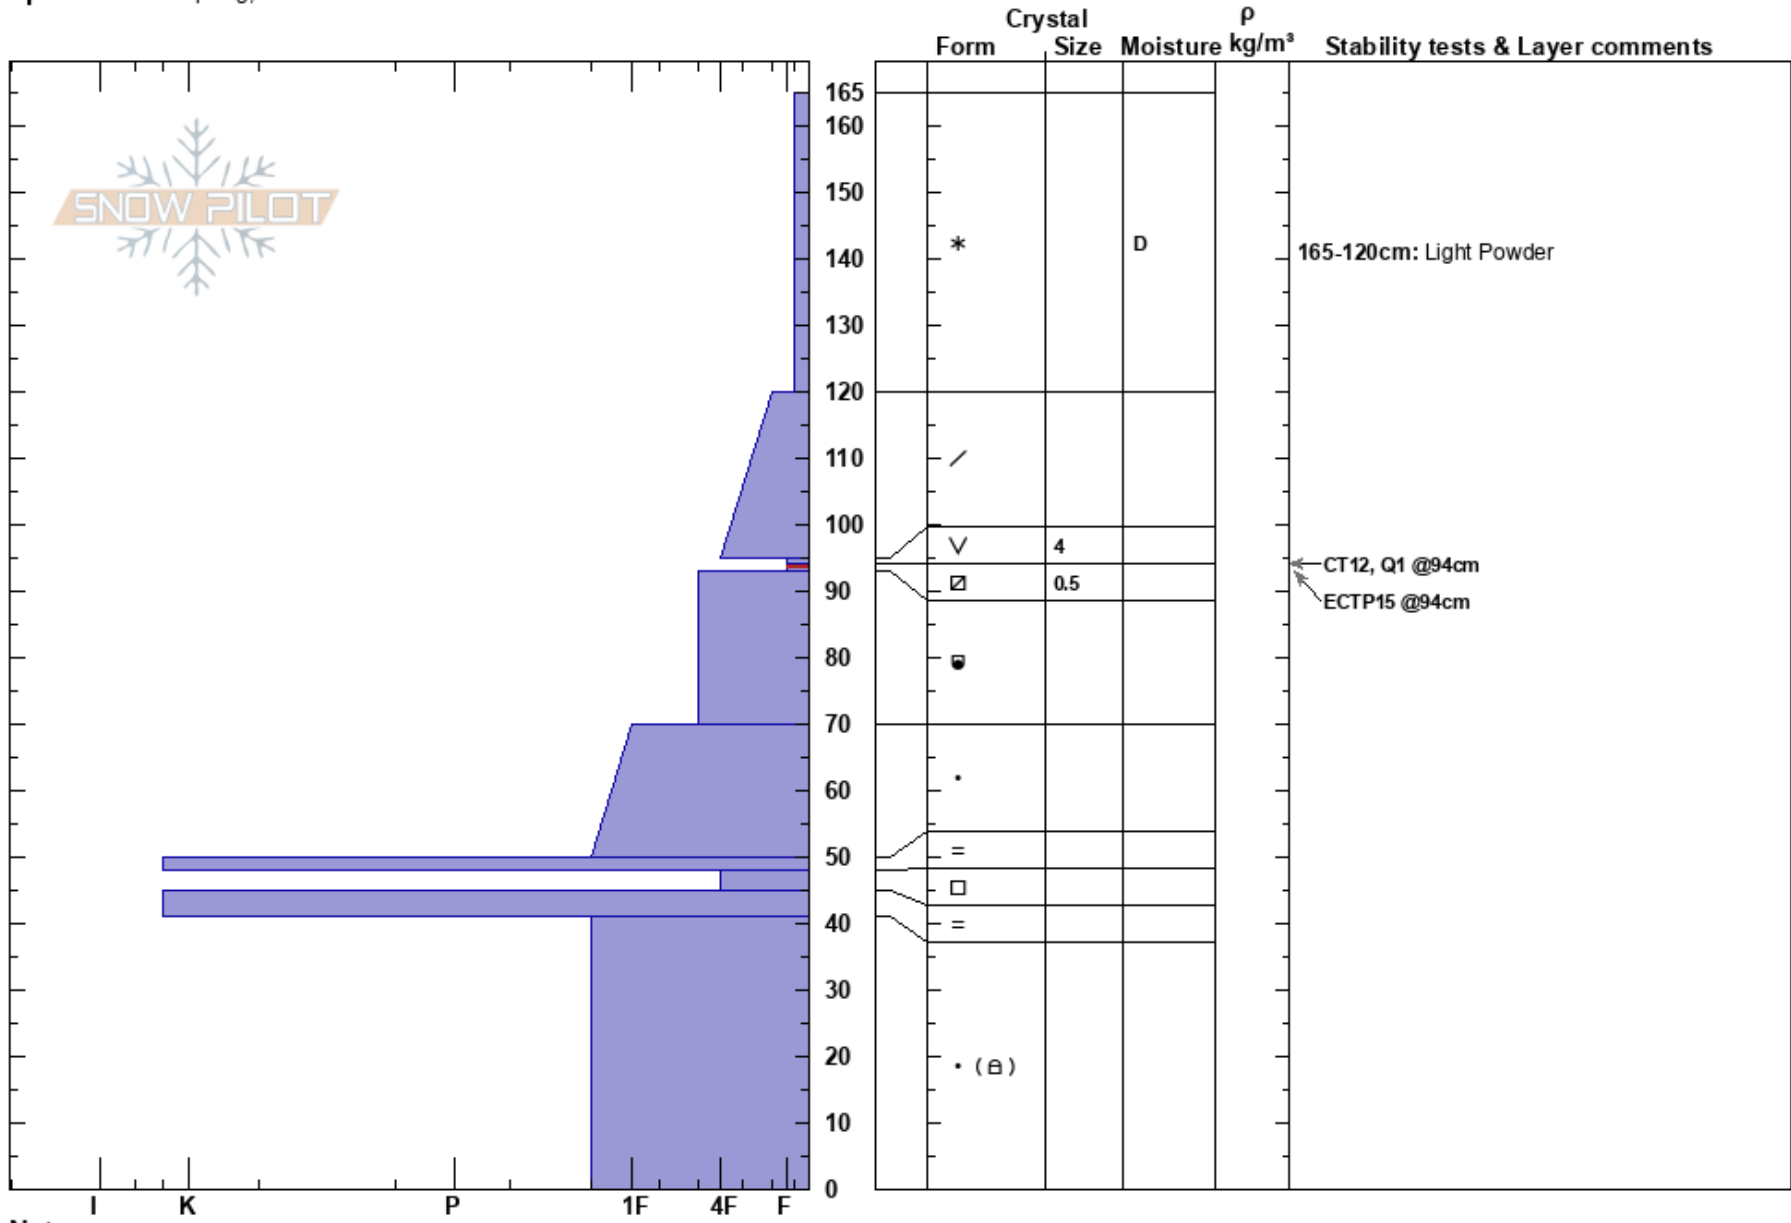

Hatty's Bowl
 Bear River Range
 UT
 Elevation: 6300 ft
 Aspect: 100°
 Specifics: Collapsing, localizer

to by weed
 01/24/2017 - 4:30pm
 Co-ord: 41.84420N, -111.59294W
 Slope Angle: 21°
 Wind Loading: previous

Stability: Poor
 Air Temperature: 29°F
 Sky Cover: OVC
 Precipitation: S1
 Wind: W Calm

HS: 165
 PS: 30
 165-120cm: Light Powder
 94-93cm: Problematic layer

Notes: