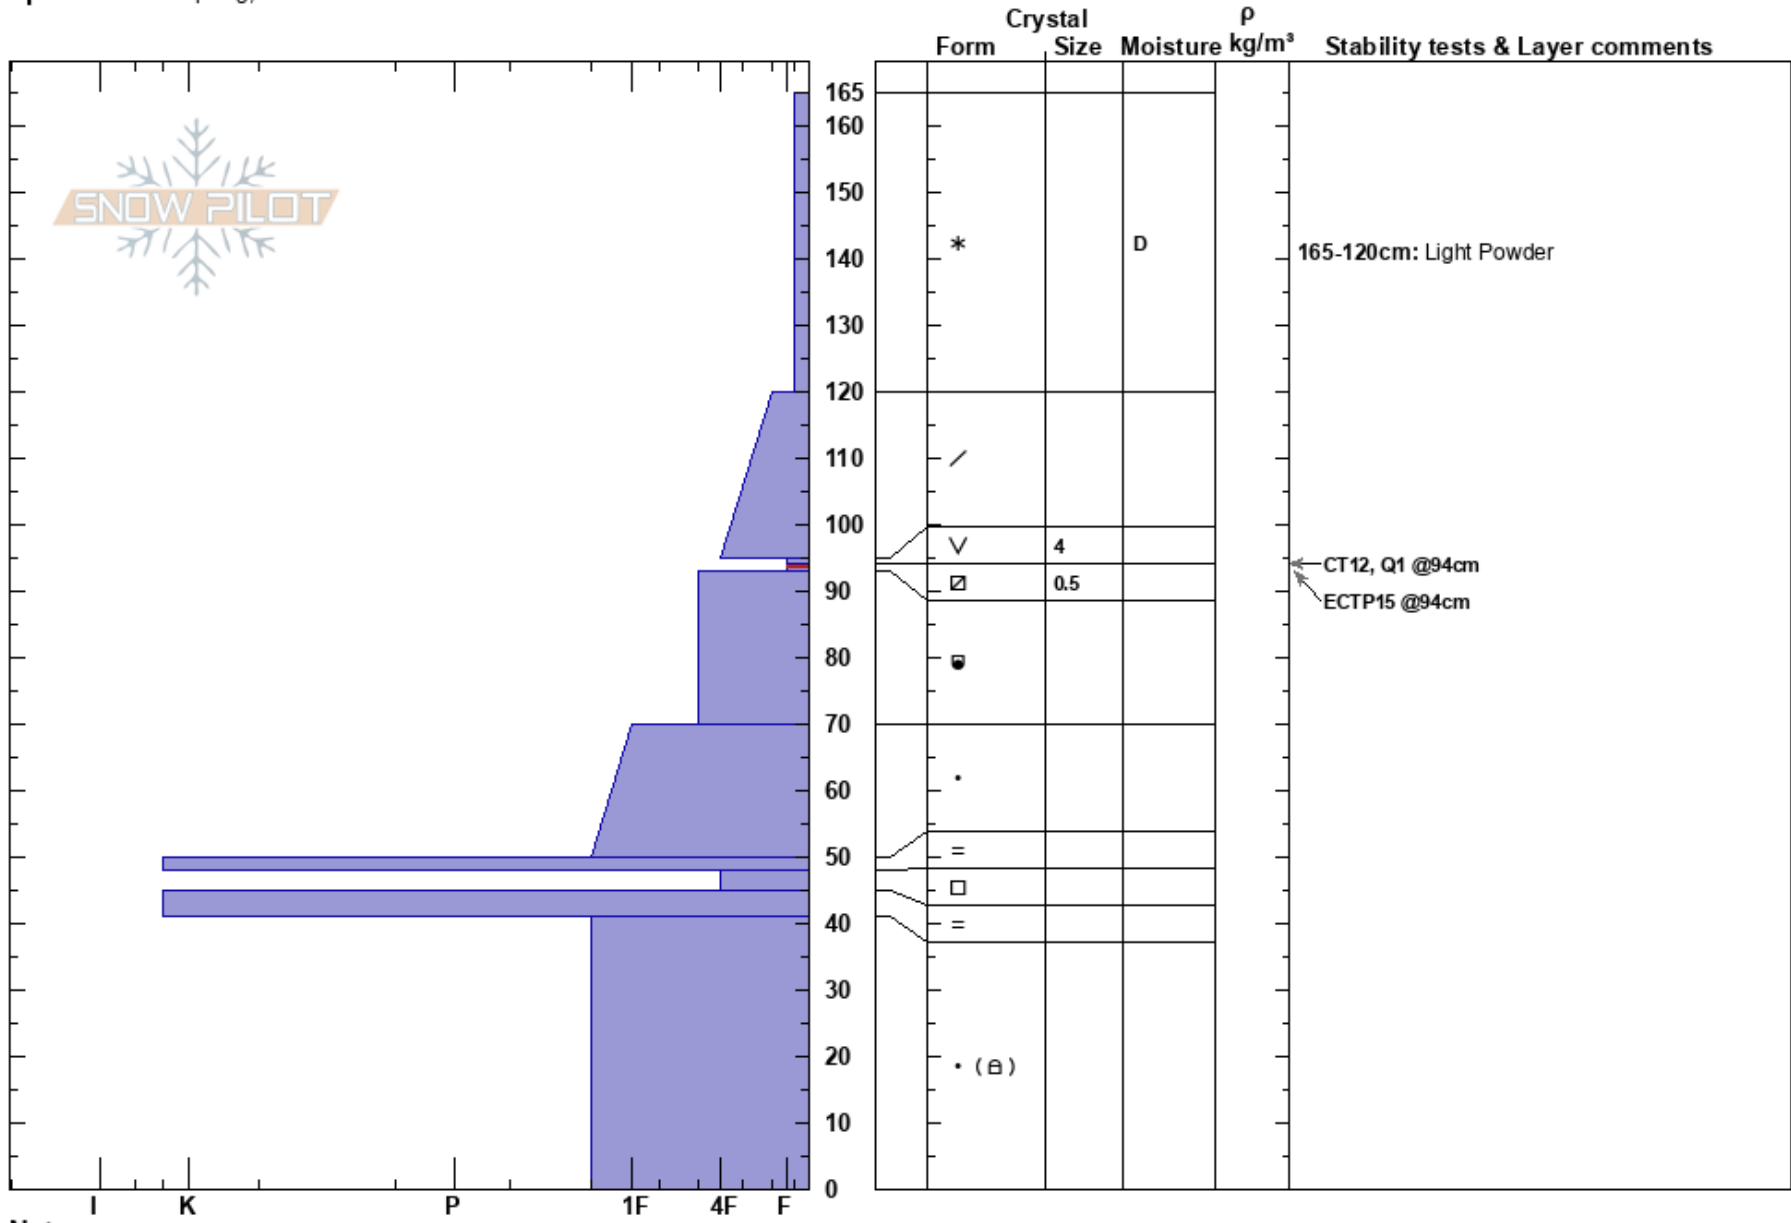

Hatty's Bowl
 Bear River Range
 UT
 Elevation: 6300 ft
 Aspect: 100°
 Specifics: Collapsing, localizer

toby weed
 01/24/2017 - 4:30pm
 Co-ord: 41.84420N, -111.59294W
 Slope Angle: 21°
 Wind Loading: previous

Stability: Poor
 Air Temperature: 29°F
 Sky Cover: OVC
 Precipitation: S1
 Wind: W Calm

HS: 165
 PS: 30
 165-120cm: Light Powder
 94-93cm: Problematic layer

Notes: