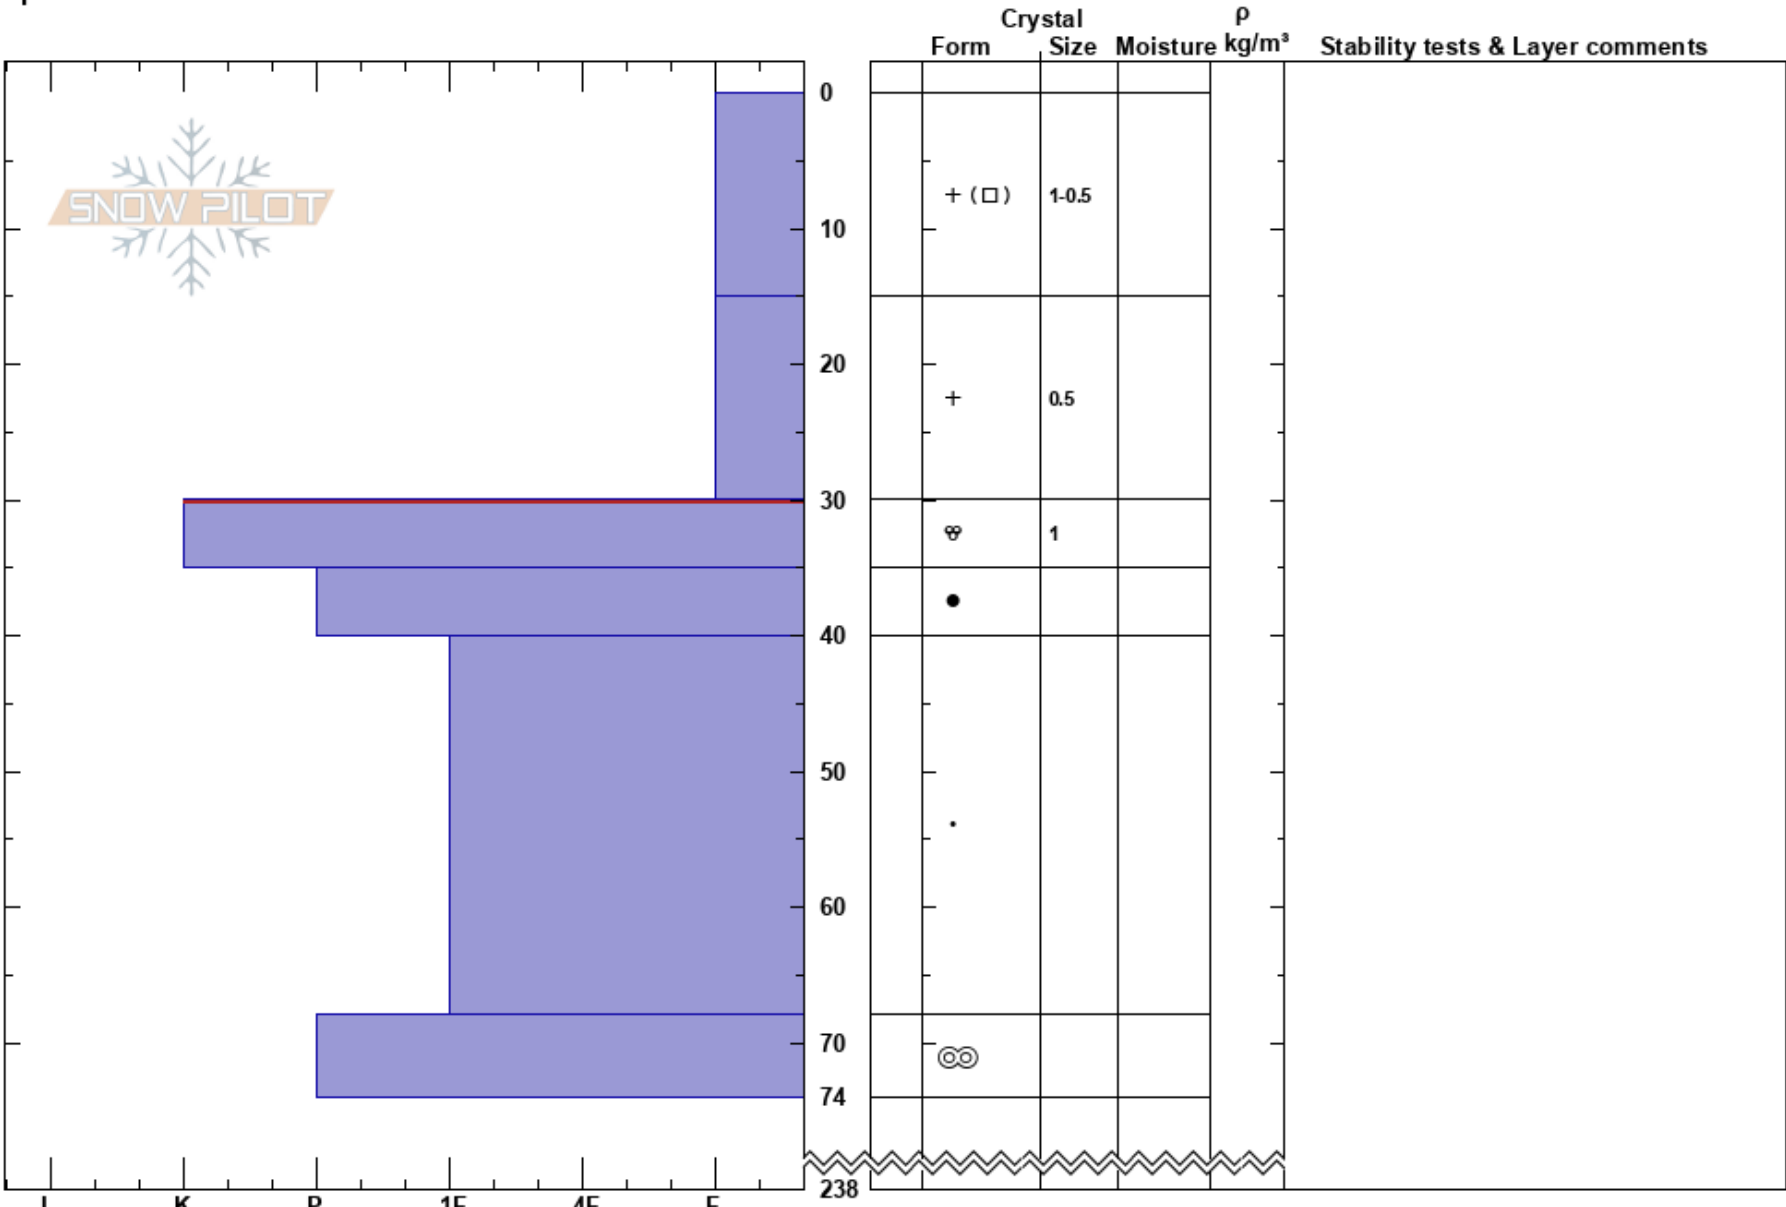

NE Right Peak Castle
 Mt. Shasta
 CA
 Elevation: 5600 ft
 Aspect: 30°
 Specifics:

Ryan Sorenson
 02/21/2019 - 1:30pm
 Co-ord: 41.23963N, -122.38822W
 Slope Angle: 15°
 Wind Loading: yes

Stability:
 Air Temperature: -6°C
 Sky Cover: FEW
 Precipitation: NO
 Wind: N Moderate

HS:238
 PF:25 30-35cm:Problematic layer

Notes: