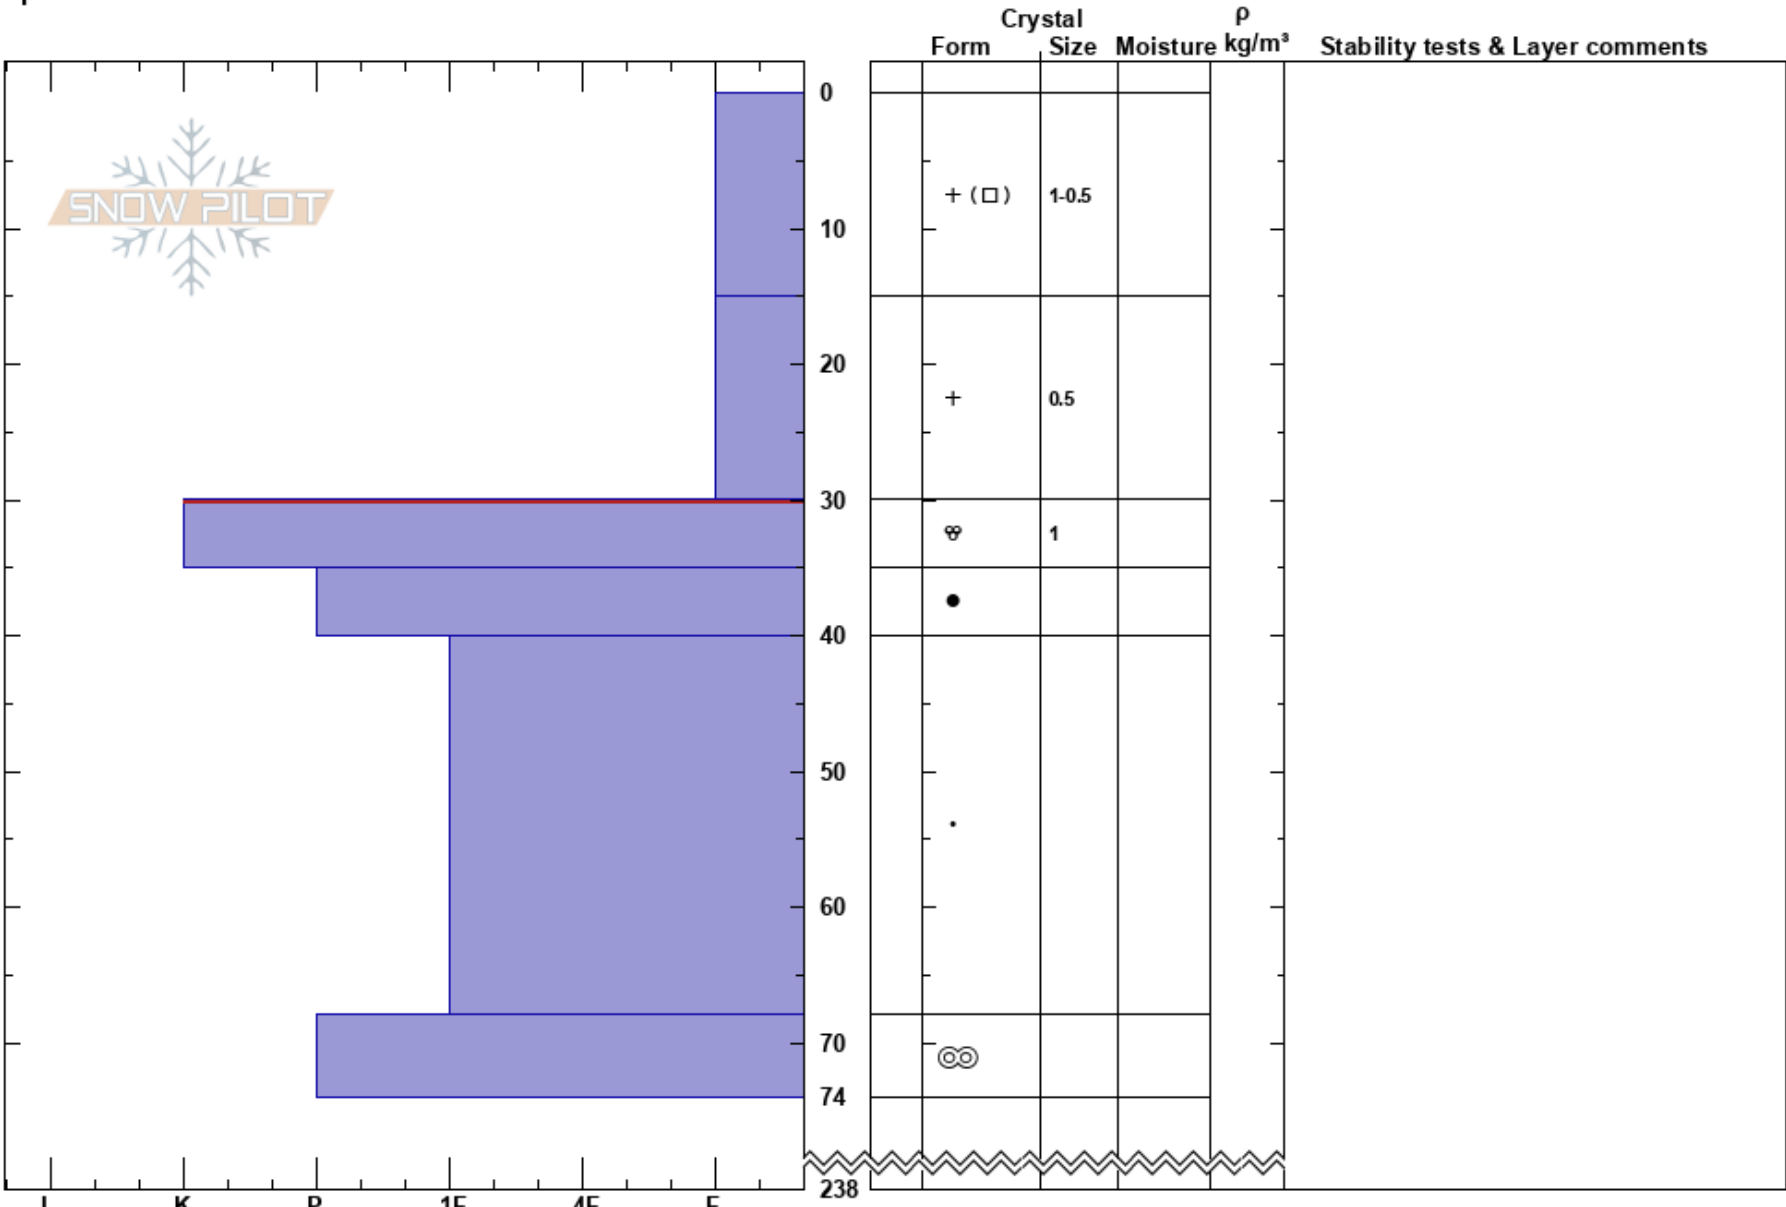

NE Right Peak Castle  
 Mt. Shasta  
 CA  
 Elevation: 5600 ft  
 Aspect: 30°  
 Specifics:

Ryan Sorenson  
 02/21/2019 - 1:30pm  
 Co-ord: 41.23963N, -122.38822W  
 Slope Angle: 15°  
 Wind Loading: yes

Stability:  
 Air Temperature: -6°C  
 Sky Cover: FEW  
 Precipitation: NO  
 Wind: N Moderate

HS:238  
 PF:25 30-35cm:Problematic layer

Notes: