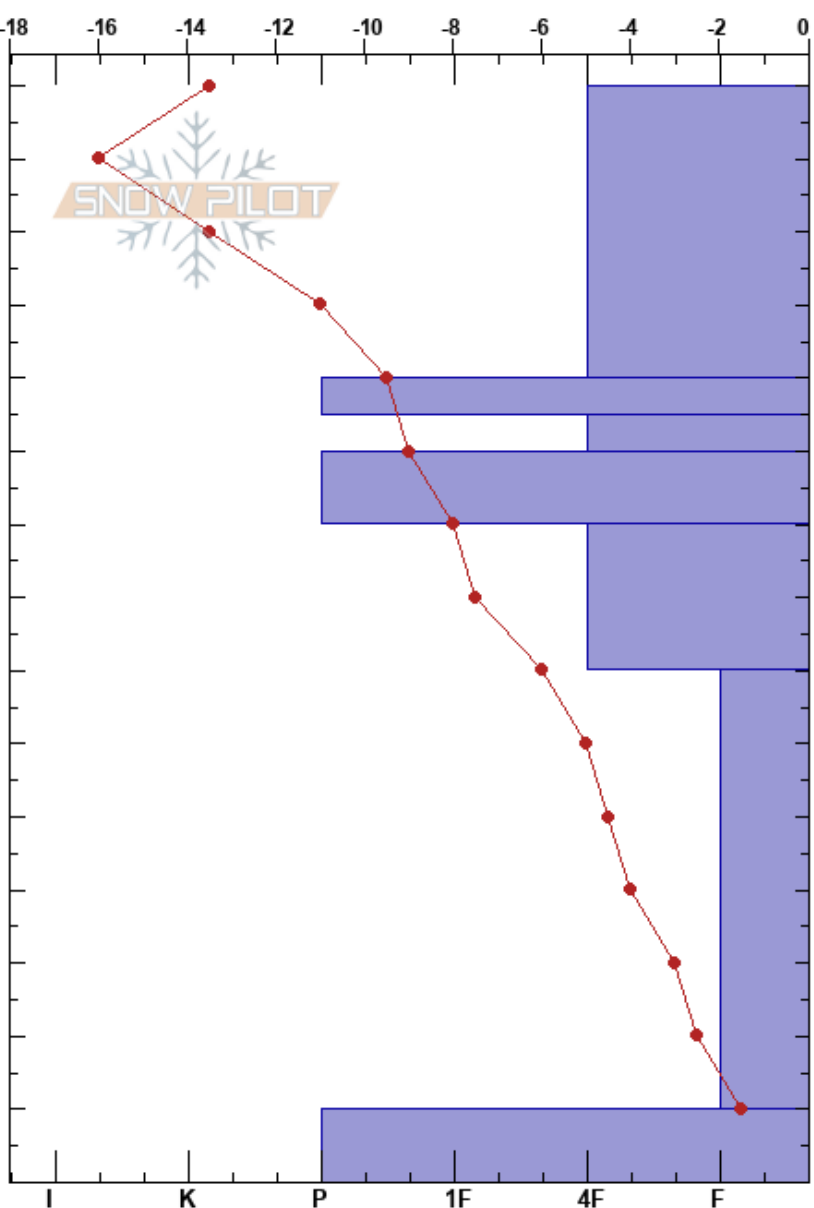

Gold Hill-Avy 1 Pro
 Vail/Summit County
 CO
 Elevation: 11840 ft
 Aspect: NE

Zach Armstrong
 02/21/2019 - 10:15am
 Co-ord: 39.00000N, -106.00000W
 Slope Angle: 22°
 Wind Loading: previous

Stability:
 Air Temperature: -13°C
 Sky Cover: FEW
 Precipitation: NO
 Wind: SW Light Breeze

HS:150
 PF:20
 Layer Notes:

Specifics: Recent avalanche activity on similar slopes; Recent avalanche activity on different slopes; Ski tracks on slope; We skied slope

Crystal Form	Size	Moisture	ρ kg/m ³	Stability tests & Layer comments
/	0.5			← ECTN5 @135cm New snow failure ← CT3 @130cm New snow failure.
•	0.5			
•	0.5			
•	1			
⊖	1.5			← CT28, Q3 @85cm
□	3			← ECTP24 @65cm Full drop prop.
□	1.5			