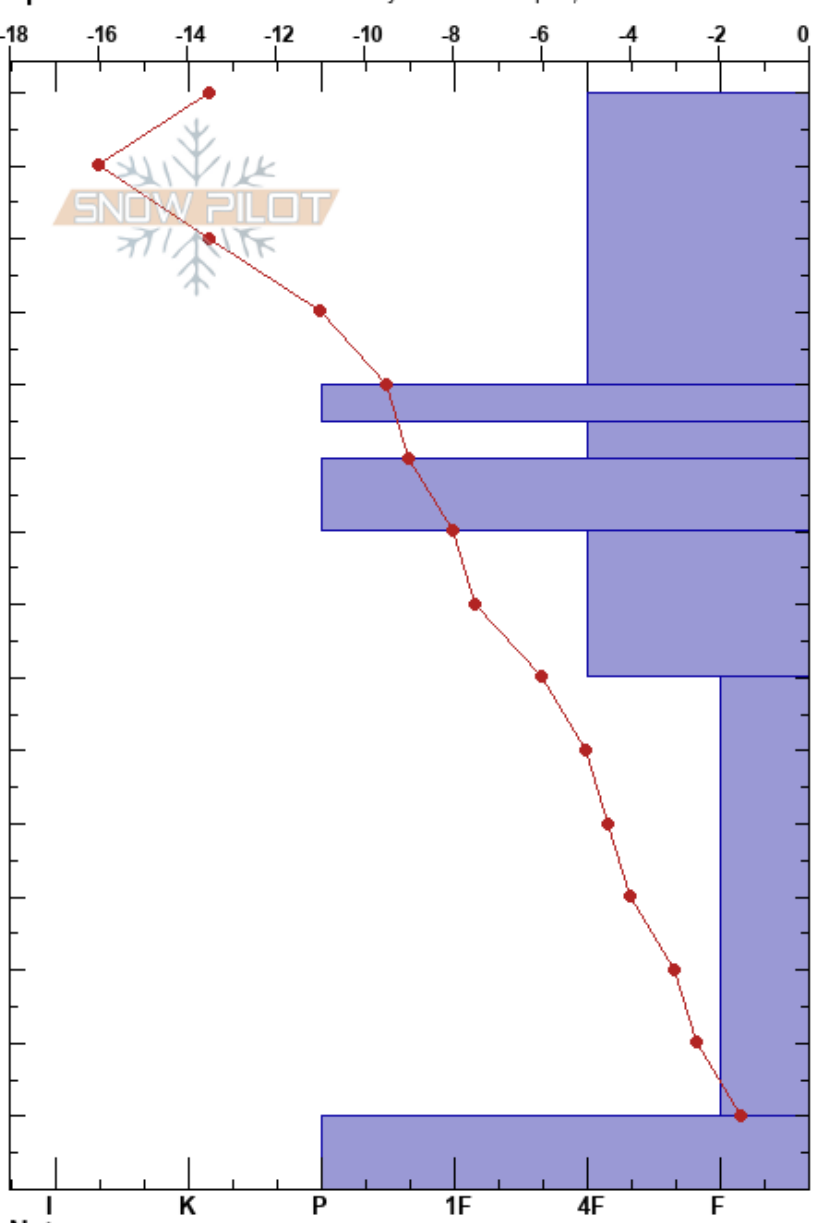

Gold Hill-Avy 1 Pro  
 Vail/Summit County  
 CO  
 Elevation: 11840 ft  
 Aspect: NE

Zach Armstrong  
 02/21/2019 - 10:15am  
 Co-ord: 39.00000N, -106.00000W  
 Slope Angle: 22°  
 Wind Loading: previous

Stability: **HS:150**  
 Air Temperature: -13°C PF:20  
 Sky Cover: FEW  
 Precipitation: NO  
 Wind: SW Light Breeze

Specifics: Recent avalanche activity on similar slopes; Recent avalanche activity on different slopes; Ski tracks on slope; We skied slope

Crystal Form	Size	Moisture	$\rho$ kg/m <sup>3</sup>	Stability tests & Layer comments
/	0.5			← ECTN5 @135cm New snow failure ← CT3 @130cm New snow failure.
•	0.5			
•	0.5			
•	1			
⊖	1.5			← CT28, Q3 @85cm
				← ECTP24 @65cm Full drop prop.
□	3			
□	1.5			