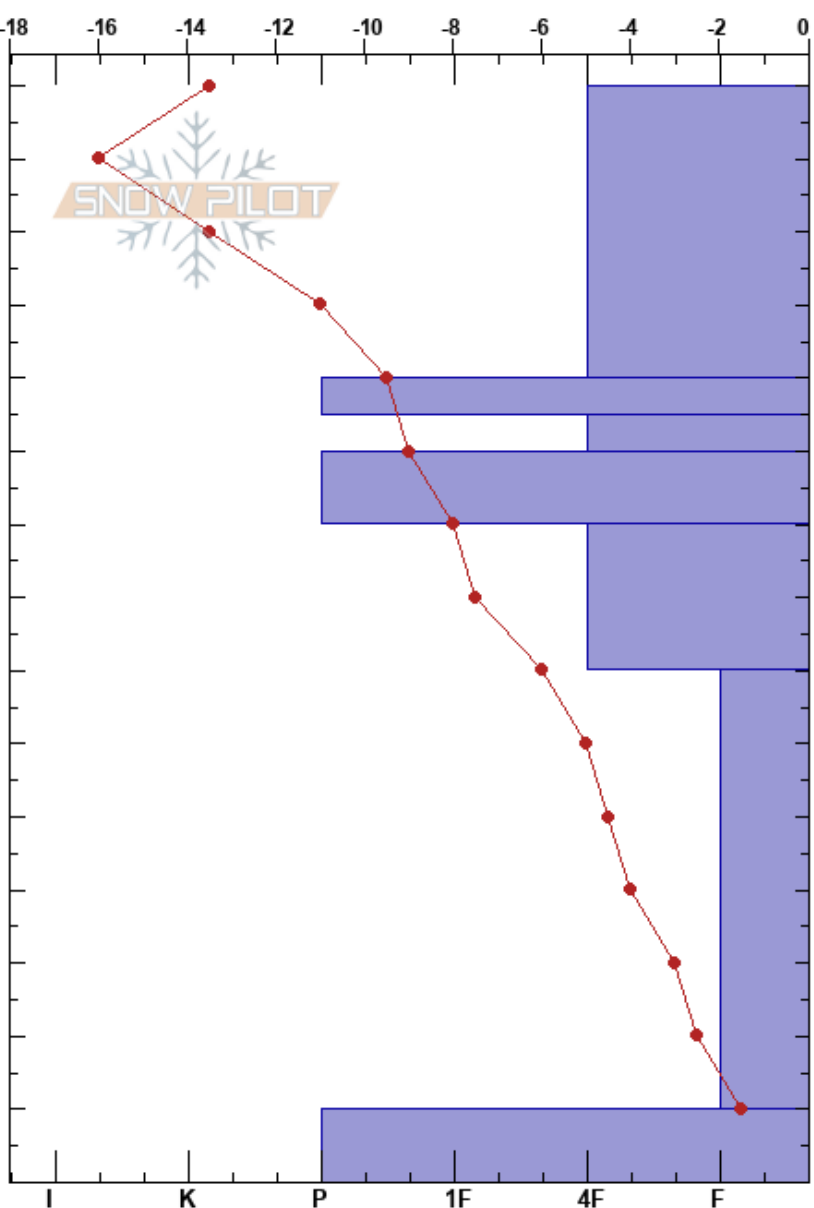

Gold Hill-Avy 1 Pro  
 Vail/Summit County  
 CO  
 Elevation: 11840 ft  
 Aspect: NE

Zach Armstrong  
 02/21/2019 - 10:15am  
 Co-ord: 39.00000N, -106.00000W  
 Slope Angle: 22°  
 Wind Loading: previous

Stability:  
 Air Temperature: -13°C  
 Sky Cover: FEW  
 Precipitation: NO  
 Wind: SW Light Breeze

HS:150  
 PF:20  
 Layer Notes:

Specifics: Recent avalanche activity on similar slopes; Recent avalanche activity on different slopes; Ski tracks on slope; We skied slope

Crystal Form	Size	Moisture	$\rho$ kg/m <sup>3</sup>	Stability tests & Layer comments
/	0.5			← ECTN5 @135cm New snow failure ← CT3 @130cm New snow failure.
•	0.5			
•	0.5			
•	1			
⊖	1.5			← CT28, Q3 @85cm
				← ECTP24 @65cm Full drop prop.
□	3			
□	1.5			