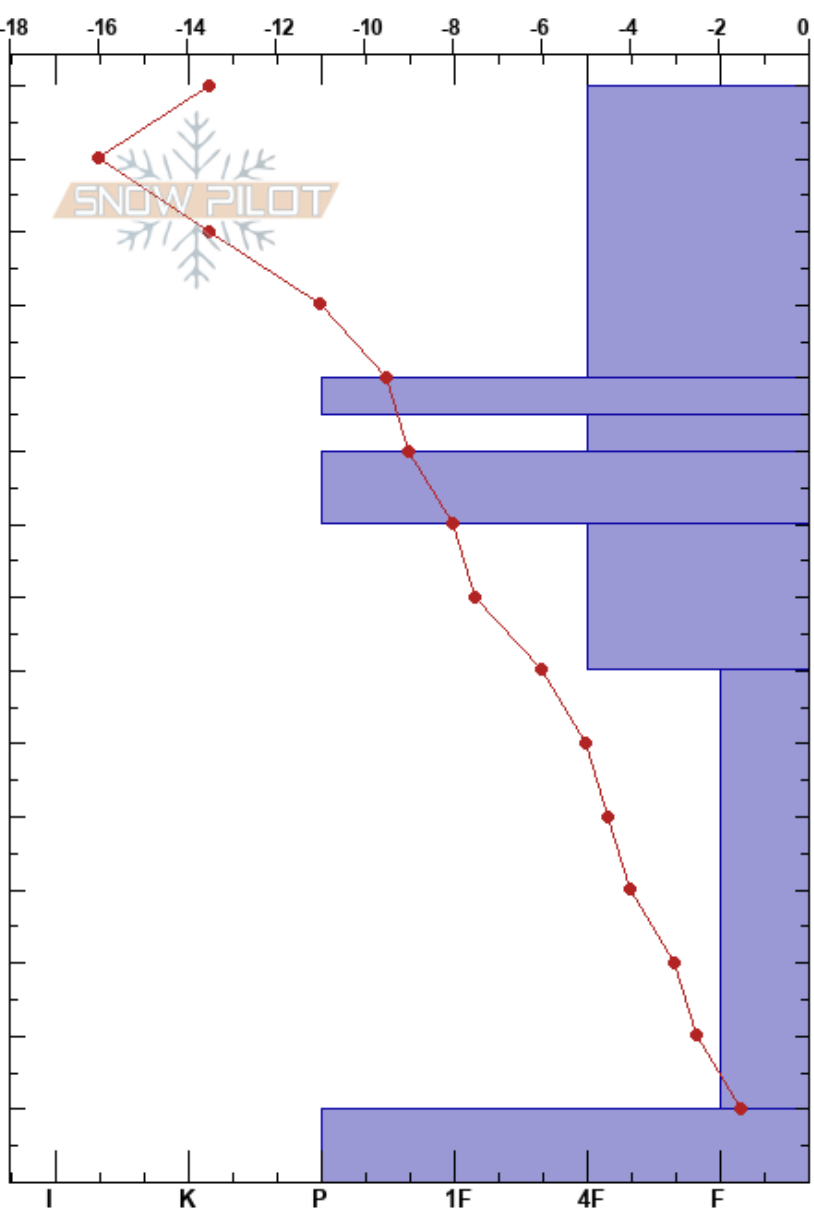

Gold Hill-Avy 1 Pro
 Vail/Summit County
 CO
 Elevation: 11840 ft
 Aspect: NE

Zach Armstrong
 02/21/2019 - 10:15am
 Co-ord: 39.00000N, -106.00000W
 Slope Angle: 22°
 Wind Loading: previous

Stability:
 Air Temperature: -13°C PF:20
 Sky Cover: FEW
 Precipitation: NO
 Wind: SW Light Breeze

Layer Notes:

Specifics: Recent avalanche activity on similar slopes; Recent avalanche activity on different slopes; Ski tracks on slope; We skied slope

Crystal Form	Size	Moisture ρ kg/m ³	Stability tests & Layer comments
/	0.5		← ECTN5 @135cm New snow failure ← CT3 @130cm New snow failure.
•	0.5		
•	0.5		
•	1		
⊖	1.5		← CT28, Q3 @85cm
			← ECTP24 @65cm Full drop prop.
□	3		
□	1.5		