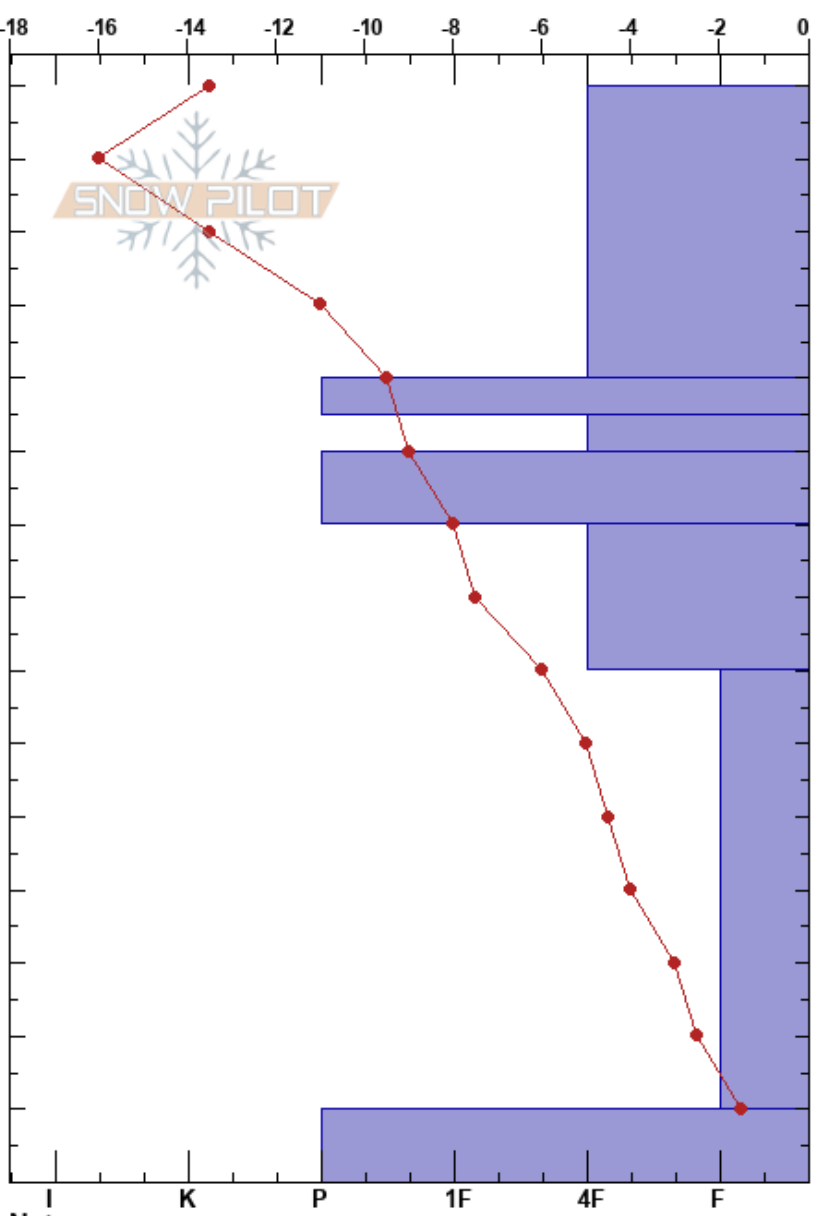

Gold Hill-Avy 1 Pro
 Vail/Summit County
 CO
Elevation: 11840 ft
Aspect: NE

Zach Armstrong
 02/21/2019 - 10:15am
Co-ord: 39.00000N, -106.00000W
Slope Angle: 22°
Wind Loading: previous

Stability: HS:150
Air Temperature: -13°C PF:20
Sky Cover: FEW
Precipitation: NO
Wind: SW Light Breeze

Layer Notes:

Specifics: Recent avalanche activity on similar slopes; Recent avalanche activity on different slopes; Ski tracks on slope; We skied slope

Crystal Form	Size	Moisture	ρ kg/m ³	Stability tests & Layer comments
/	0.5			← ECTN5 @135cm New snow failure ← CT3 @130cm New snow failure.
•	0.5			
•	0.5			
•	1			
⊖	1.5			← CT28, Q3 @85cm
				← ECTP24 @65cm Full drop prop.
□	3			
□	1.5			