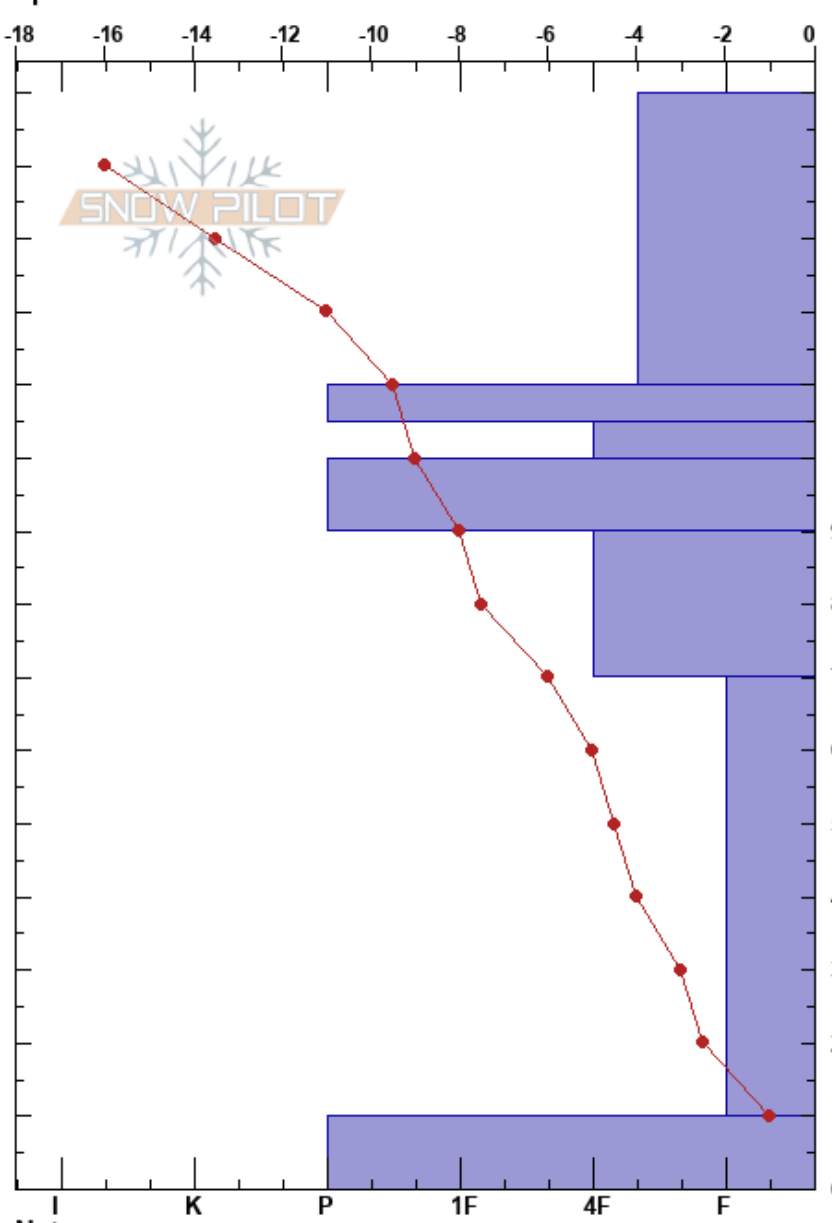

Gold Hill
 Tenmile Range
 CO
 Elevation: 11840 ft
 Aspect: NE
 Specifics:

Lukas Johnson
 02/21/2019 - 10:00am
 Co-ord: 39.41337N, -106.14999W
 Slope Angle: 22°
 Wind Loading: previous

Stability:
 Air Temperature: -12°C
 Sky Cover: SCT
 Precipitation: NO
 Wind: SE Light Breeze

HS:150
 PF:20 70-10cm:Problematic layer

Form	Crystal		Moisture	ρ kg/m ³	Stability tests & Layer comments
	Size				
/	0.5		D		← ECTN5 @135cm ← CT3, Q3 @130cm
•	0.5		D		
• (□)	0.5		D		
•	1		D		
• (□)	1.5		D		← CT28, Q3 @85cm
□	3		D		← ECTP24 @65cm
□	1.5		D		