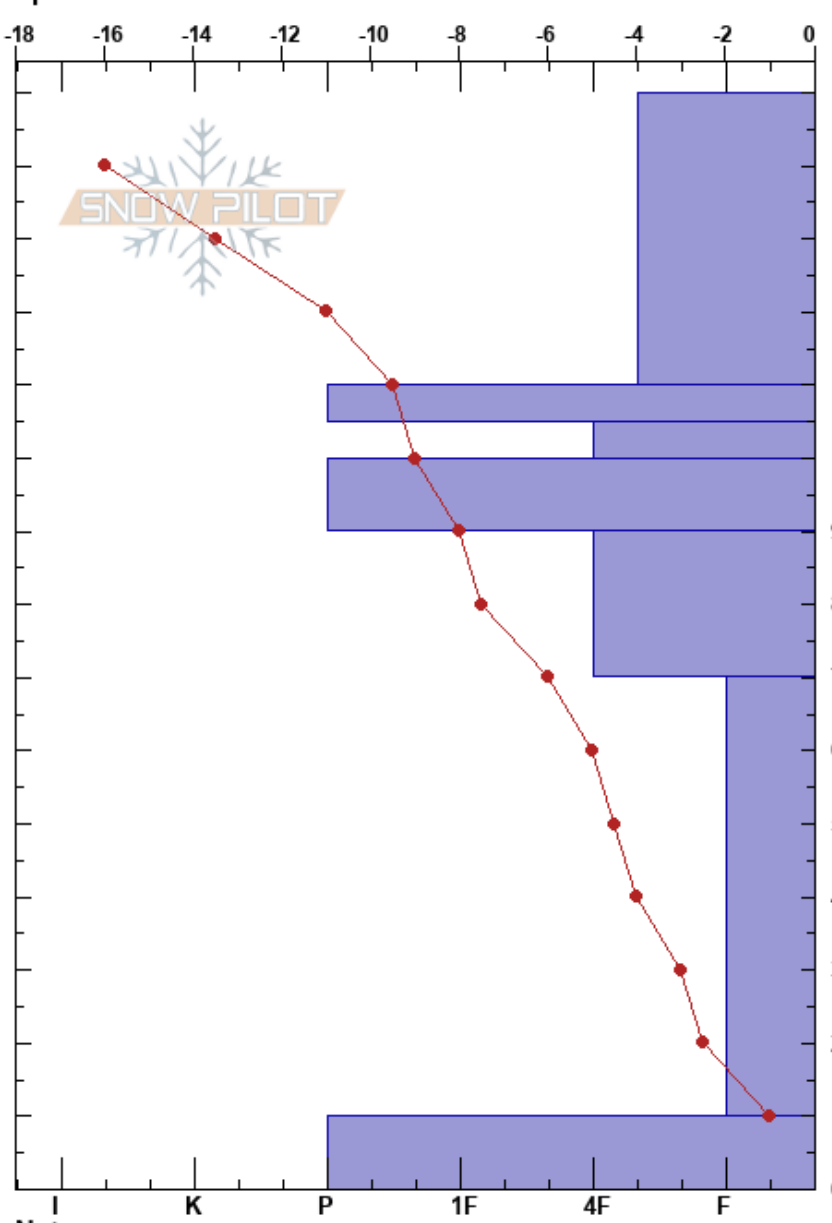

Gold Hill  
 Tenmile Range  
 CO  
 Elevation: 11840 ft  
 Aspect: NE  
 Specifics:

Lukas Johnson  
 02/21/2019 - 10:00am  
 Co-ord: 39.41337N, -106.14999W  
 Slope Angle: 22°  
 Wind Loading: previous

Stability:  
 Air Temperature: -12°C  
 Sky Cover: SCT  
 Precipitation: NO  
 Wind: SE Light Breeze

HS:150  
 PF:20 70-10cm:Problematic layer

Form	Crystal		ρ kg/m³	Stability tests & Layer comments
	Size	Moisture		
/	0.5	D		← ECTN5 @135cm ← CT3, Q3 @130cm
•	0.5	D		
• (□)	0.5	D		
•	1	D		
• (□)	1.5	D		← CT28, Q3 @85cm
□	3	D		← ECTP24 @65cm
□	1.5	D		