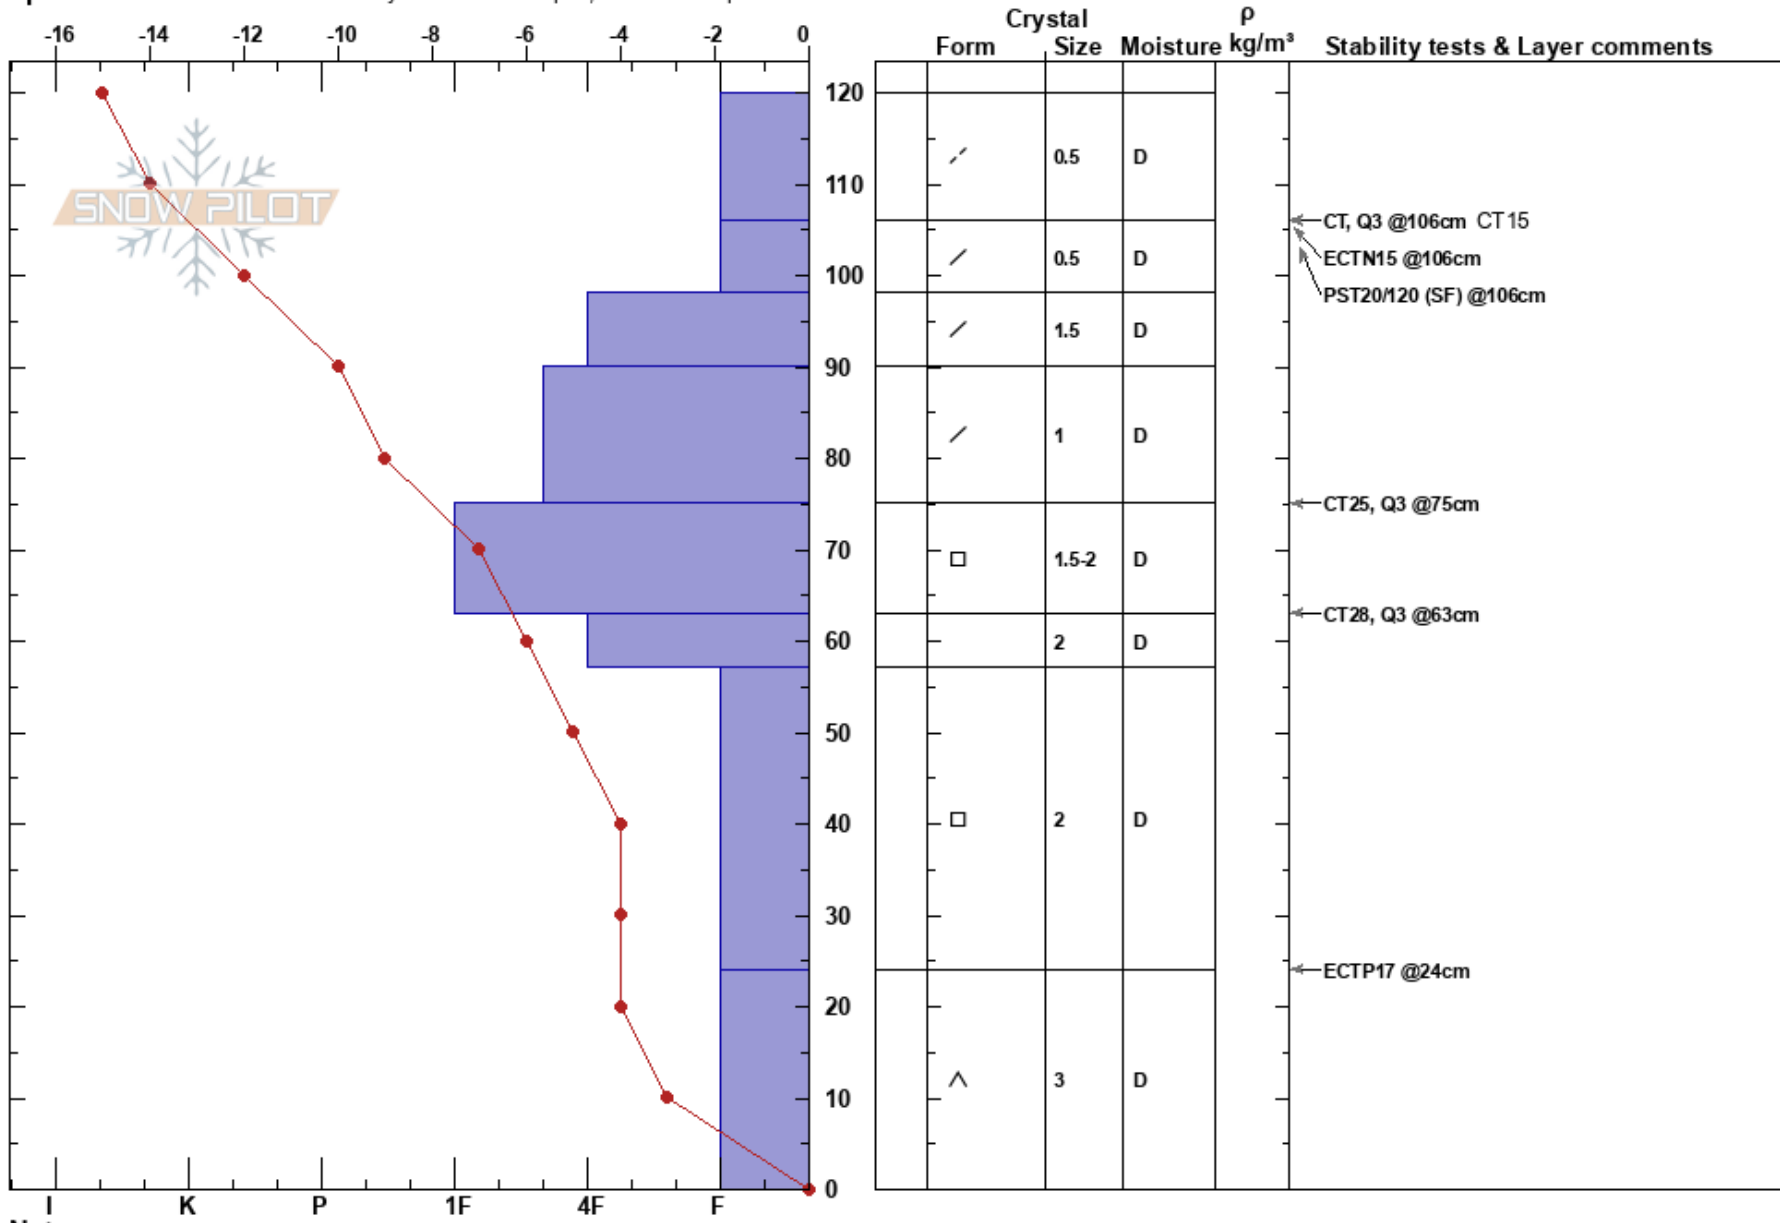

Mayflower Gulch
 Tenmile Range
 CO
 Elevation: 11800 ft
 Aspect: S

Dan Keltz
 02/21/2019 - 10:37am
 Co-ord: 39.41896N, -106.14377W
 Slope Angle: 22°
 Wind Loading: yes

Stability:
 Air Temperature: -11°C
 Sky Cover: FEW
 Precipitation: NO
 Wind: E Moderate

HS:120
 106-98cm: Problematic layer

Specifics: Recent avalanche activity on different slopes; We skied slope

Notes: