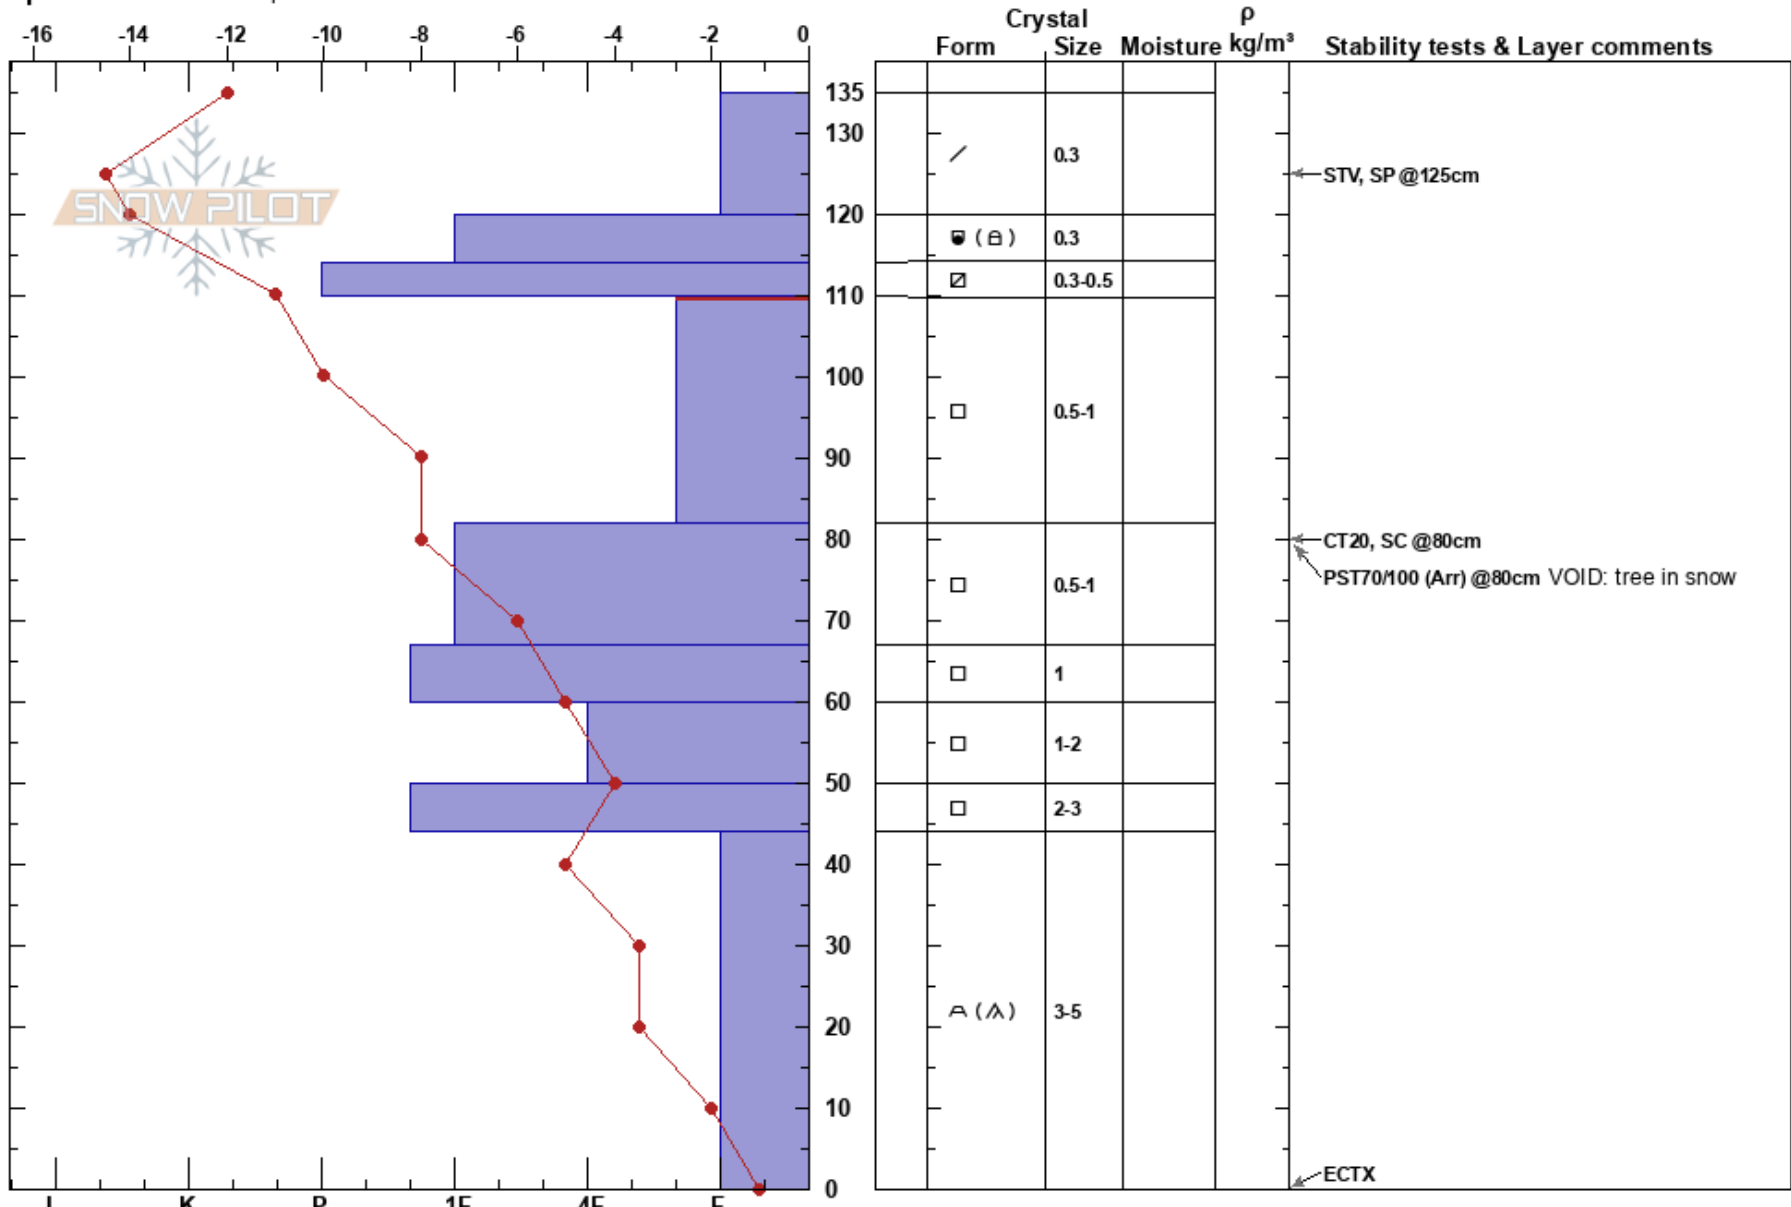

Gold Hill TL
 Vail/Summit County
 CO
Elevation: 11800 ft
Aspect: E
Specifics: We skied slope

Em Mar
 02/21/2019 - 10:00am
Co-ord: 39.41261N, -106.15083W
Slope Angle: 24°
Wind Loading: previous

Stability: Good **HS:** 135 **Layer Notes:**
Air Temperature: -12°C 110-82cm: Problematic layer
Sky Cover: SCT
Precipitation: NO
Wind: S Moderate

Notes: wind events at 40, 90, 120 cm up
 two other pits dug in this area confirm findings