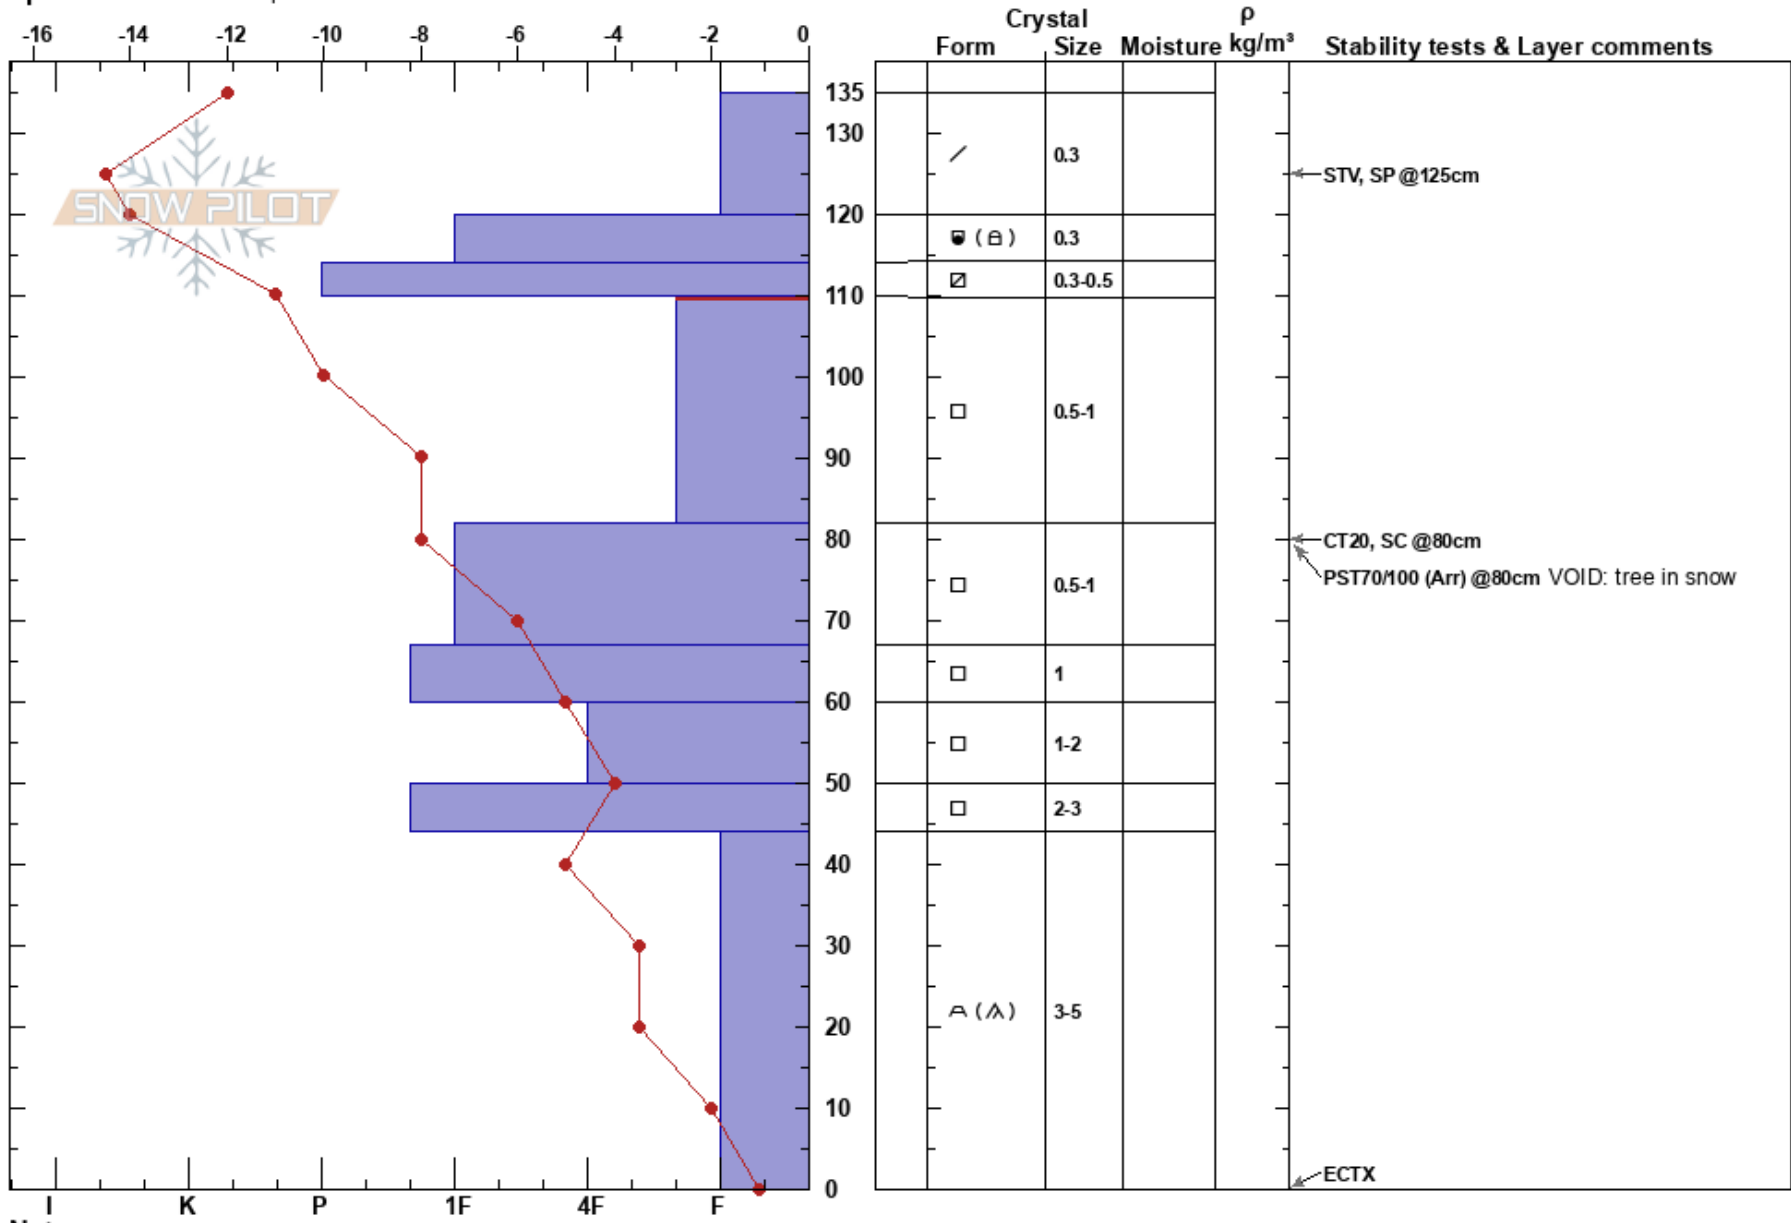

Gold Hill TL
 Vail/Summit County
 CO
Elevation: 11800 ft
Aspect: E
Specifics: We skied slope

Em Mar
 02/21/2019 - 10:00am
Co-ord: 39.41261N, -106.15083W
Slope Angle: 24°
Wind Loading: previous

Stability: Good **HS:** 135 **Layer Notes:**
Air Temperature: -12°C 110-82cm: Problematic layer
Sky Cover: SCT
Precipitation: NO
Wind: S Moderate

Notes: wind events at 40, 90, 120 cm up
 two other pits dug in this area confirm findings