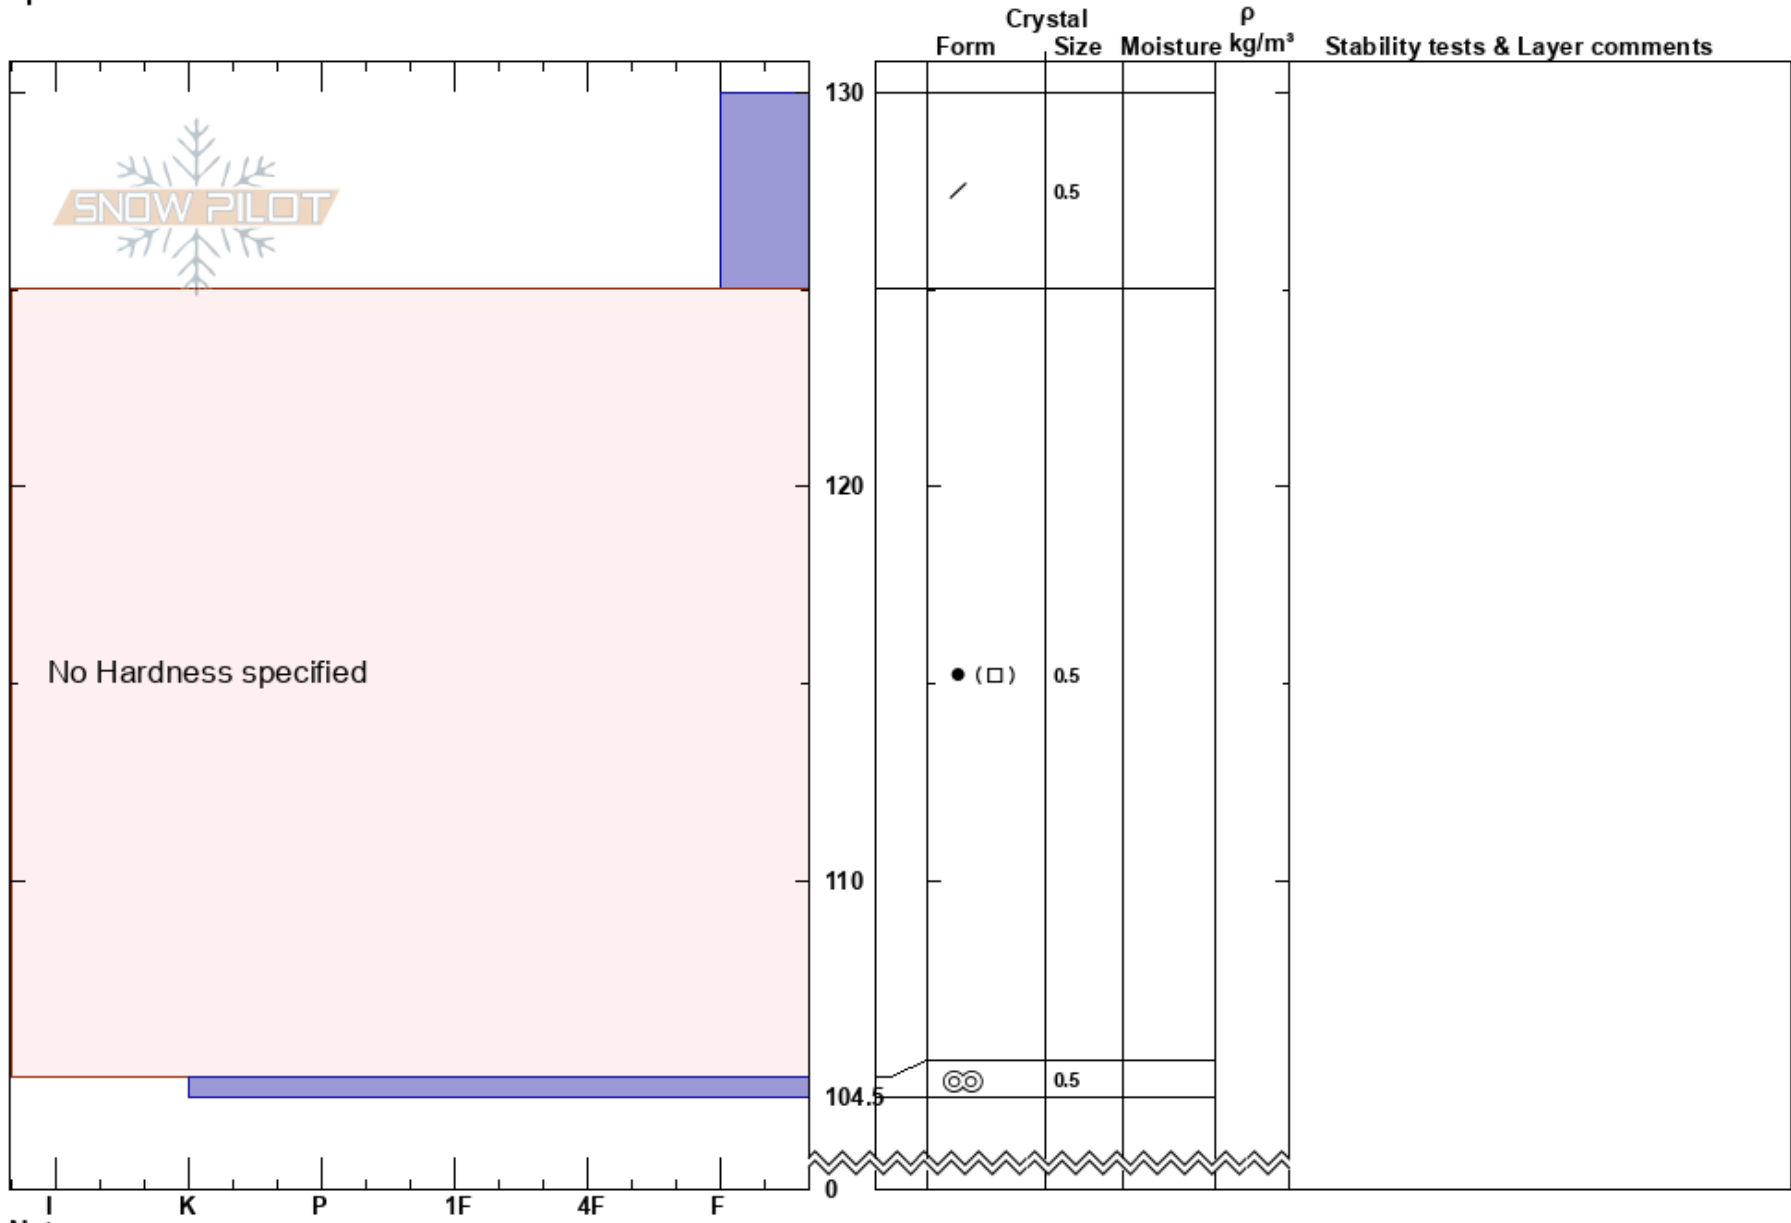

May Flower Gulch SW
 Fremont Pass
 CO
Elevation: 11900 ft
Aspect: SW
Specifics:

Randy Nichols
 02/21/2019 - 10:10am
Co-ord:
Slope Angle: 30°
Wind Loading: no

Stability:
Air Temperature: -5°C
Sky Cover: SCT
Precipitation: NO
Wind: E Moderate

HS:130
PF:60

Layer Notes:

Notes: