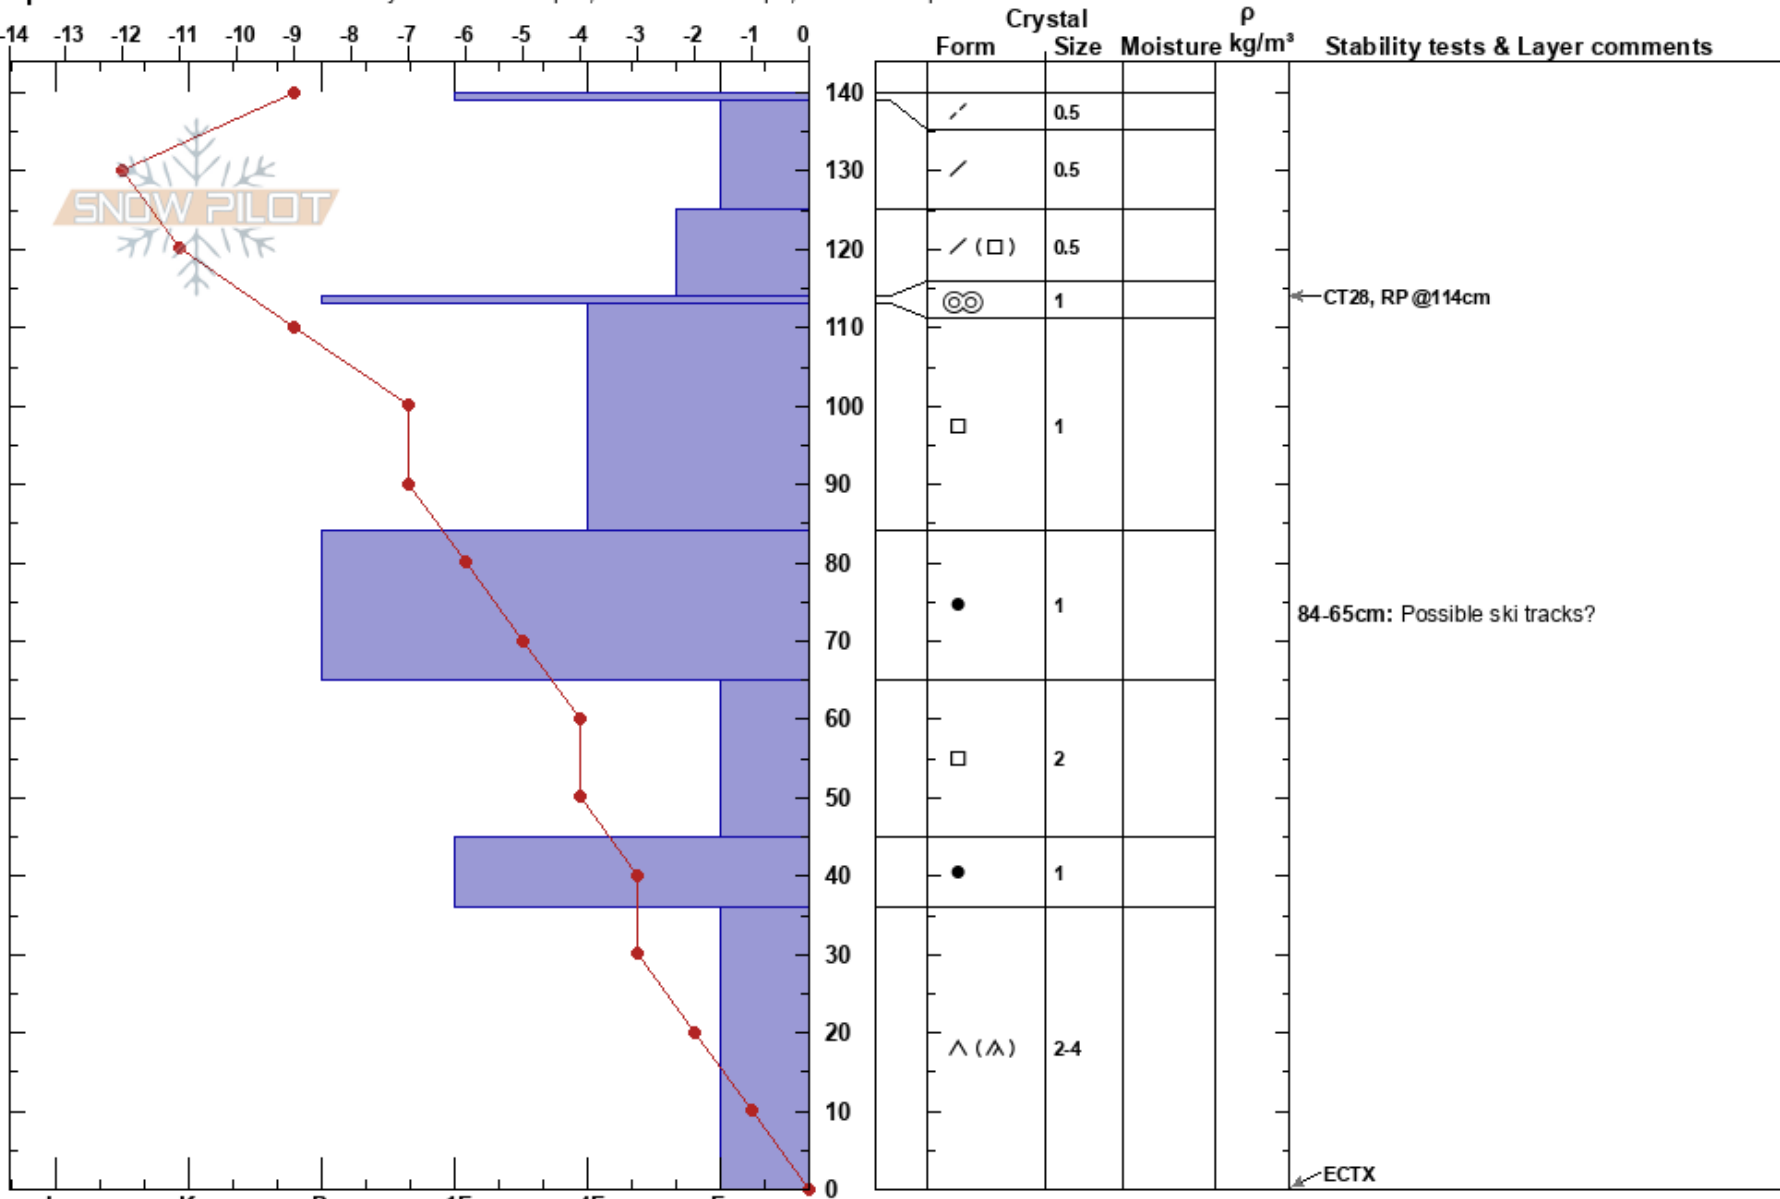

Mayflower Gulch Pro 1
 Fremont Pass
 CO
Elevation: 11610 ft
Aspect: 210°

Darcy Kimball
 02/21/2019 - 11:00am
Co-ord: 39.41765N, -106.14561W
Slope Angle: 24°
Wind Loading: previous

Stability:
Air Temperature: -7°C
Sky Cover: FEW
Precipitation: NO
Wind: SE Moderate

HS: 140
Layer Notes:
 84-65cm: Possible ski tracks?

Specifics: Recent avalanche activity on different slopes; Ski tracks on slope; We skied slope

Notes: Very thin wind crust noted on snow surface; melt-freeze crust noted at 26 cm below surface; discontinuous layers noted 56~104 cm below surface (possibly related to ski tracks)