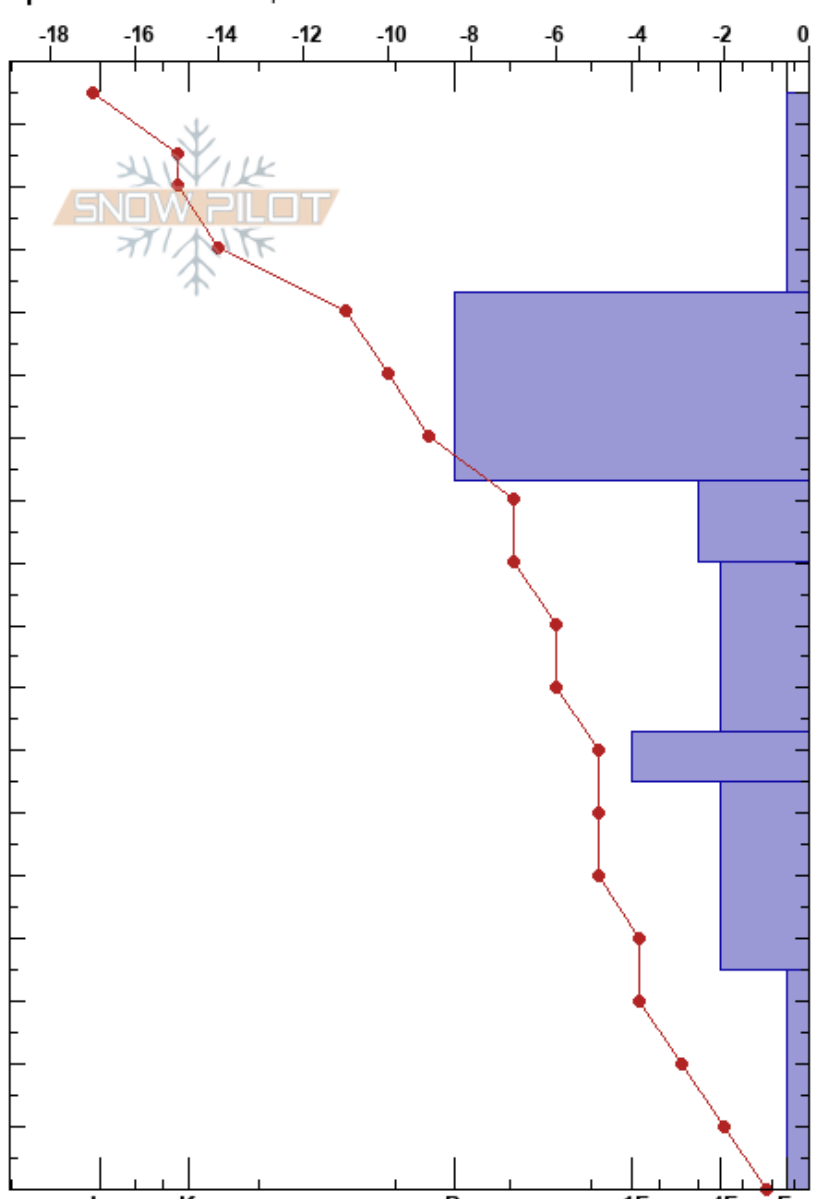

Gold Hill W Side
 Tenmile Range
 CO
Elevation: 11879 ft
Aspect: NE
Specifics: We skied slope

Kris Karnik
 02/21/2019 - 10:15am
Co-ord: 39.41455N, -106.15460W
Slope Angle: 22°
Wind Loading: previous

Stability: HS:175
Air Temperature: -17°C PF:30
Sky Cover: BKN
Precipitation: NO
Wind: SE Light Breeze

Layer Notes:

Form	Crystal		ρ kg/m ³	Stability tests & Layer comments
	Size	Moisture		
/	0.5			
•	0.3			
•	1			
⊠	2			
□	1.5-2			
□	3			
^	3			

Notes:

CTN
 ECTX