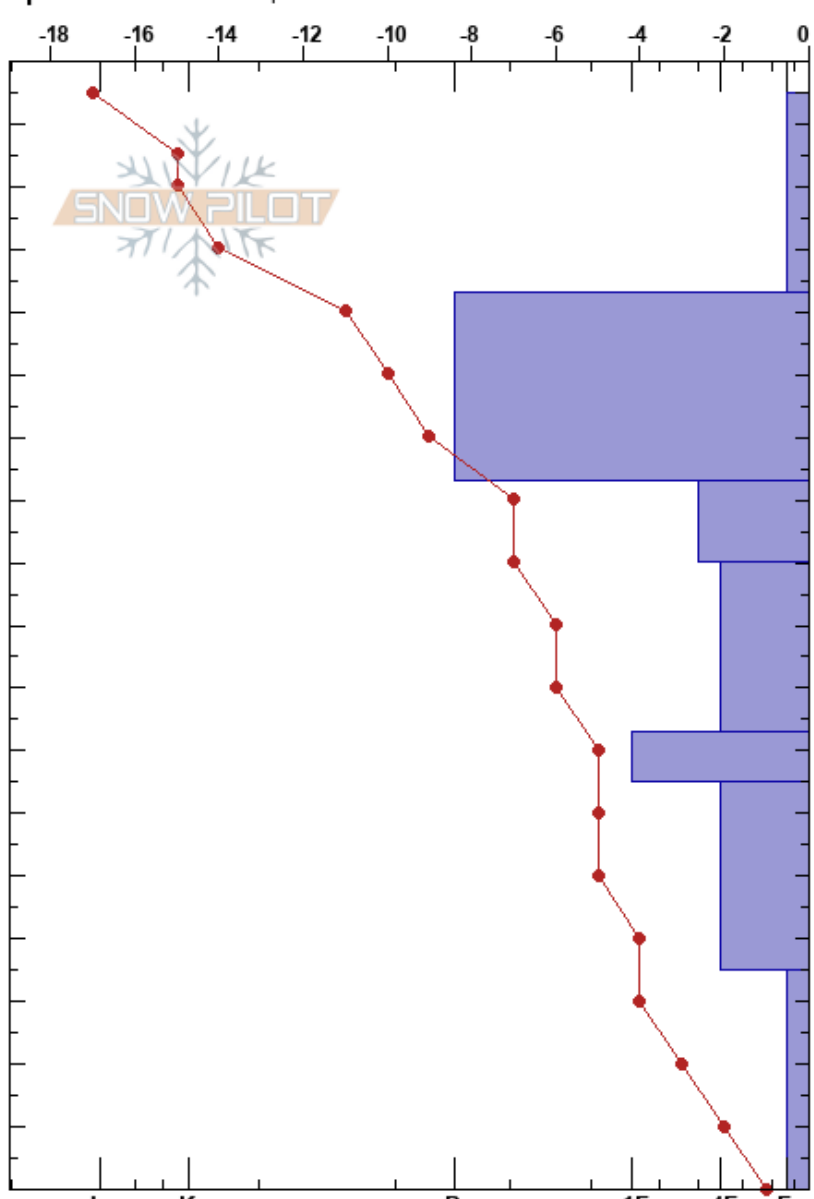

Gold Hill W Side
 Tenmile Range
 CO
Elevation: 11879 ft
Aspect: NE
Specifics: We skied slope

Kris Karnik
 02/21/2019 - 10:15am
Co-ord: 39.41455N, -106.15460W
Slope Angle: 22°
Wind Loading: previous

Stability:
Air Temperature: -17°C
Sky Cover: BKN
Precipitation: NO
Wind: SE Light Breeze

HS:175
PF:30
Layer Notes:

Form	Crystal		ρ kg/m ³	Stability tests & Layer comments
	Size	Moisture		
/	0.5			
•	0.3			
•	1			
◻	2			
◻	1.5-2			
◻	3			
^	3			

Notes:

CTN
 ECTX