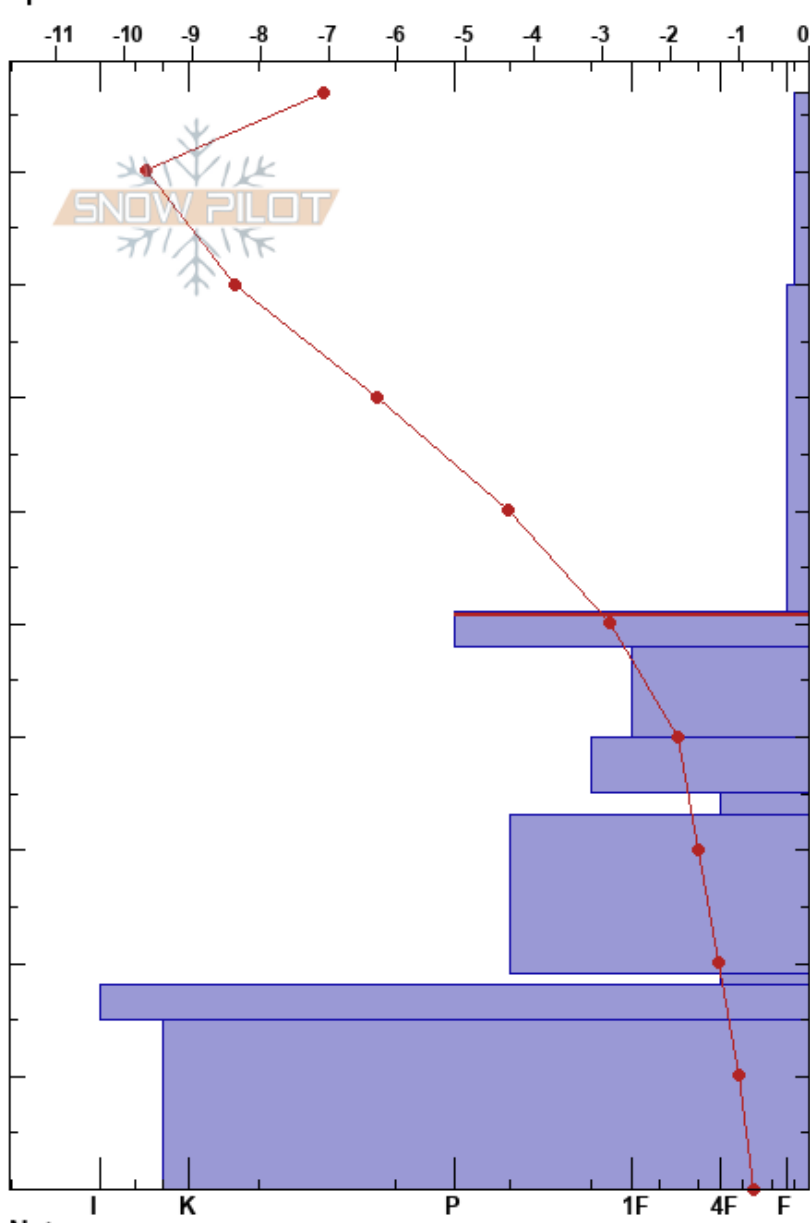

Fagerfjellet low  
 Tromsø mainland  
 Norway  
 Elevation: 44 m  
 Aspect: SW  
 Specifics:

Paul Velsand  
 24/01/2017 - 14:00  
 Co-ord: 33W 663223E 7722625N  
 Slope Angle: 5°  
 Wind Loading: no

Stability: Good HS:97 Layer Notes:  
 Air Temperature: -2.4°C PF:42 51-48cm:Problematic layer  
 Sky Cover: OVC  
 Precipitation: NO  
 Wind: S Light Breeze

Form	Crystal		Moisture	$\rho$ kg/m <sup>3</sup>	Stability tests & Layer comments
	Size				
+	2		D	30	
/	0.3		D	180	←ECTN23 @66cm
⊙⊙(□)	1.5		D		←ECTN15 @50cm
☐	0.5			240	
⊙⊙	1.5		D		
☐	1		D		
⊙⊙(□)	1		D		
☐	2		D		
■			D		
⊙⊙(□)	1.5		D		