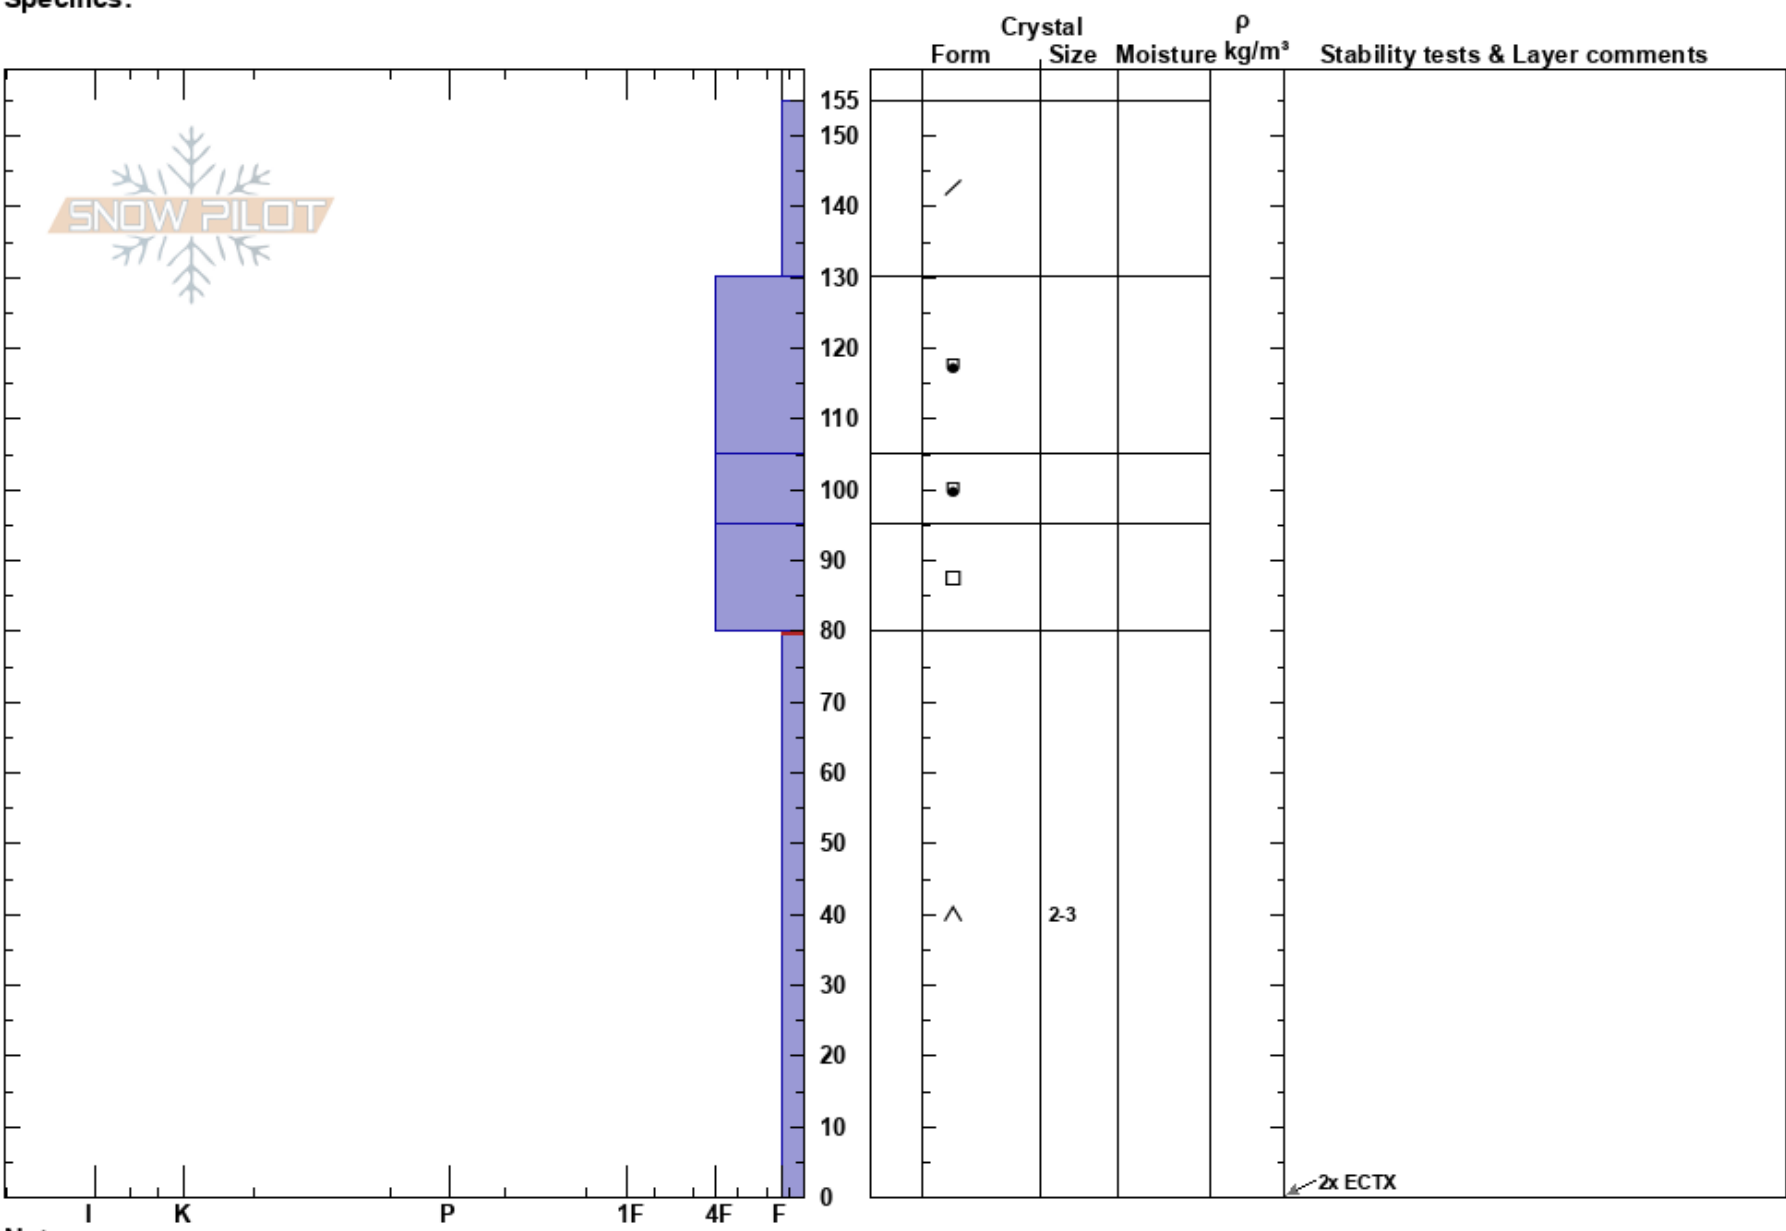

Tiptop North
 Vail/Summit County
 CO
Elevation: 11800 ft
Aspect: N
Specifics:

Kreston Rohrig
 02/21/2019 - 12:00pm
Co-ord: 39.58851N, -105.85367W
Slope Angle: 28°
Wind Loading: yes

Stability:
Air Temperature:
Sky Cover: SCT
Precipitation: NO
Wind: S Light Breeze

HS: 155
Layer Notes:
 80-0cm: Problematic layer

Notes: