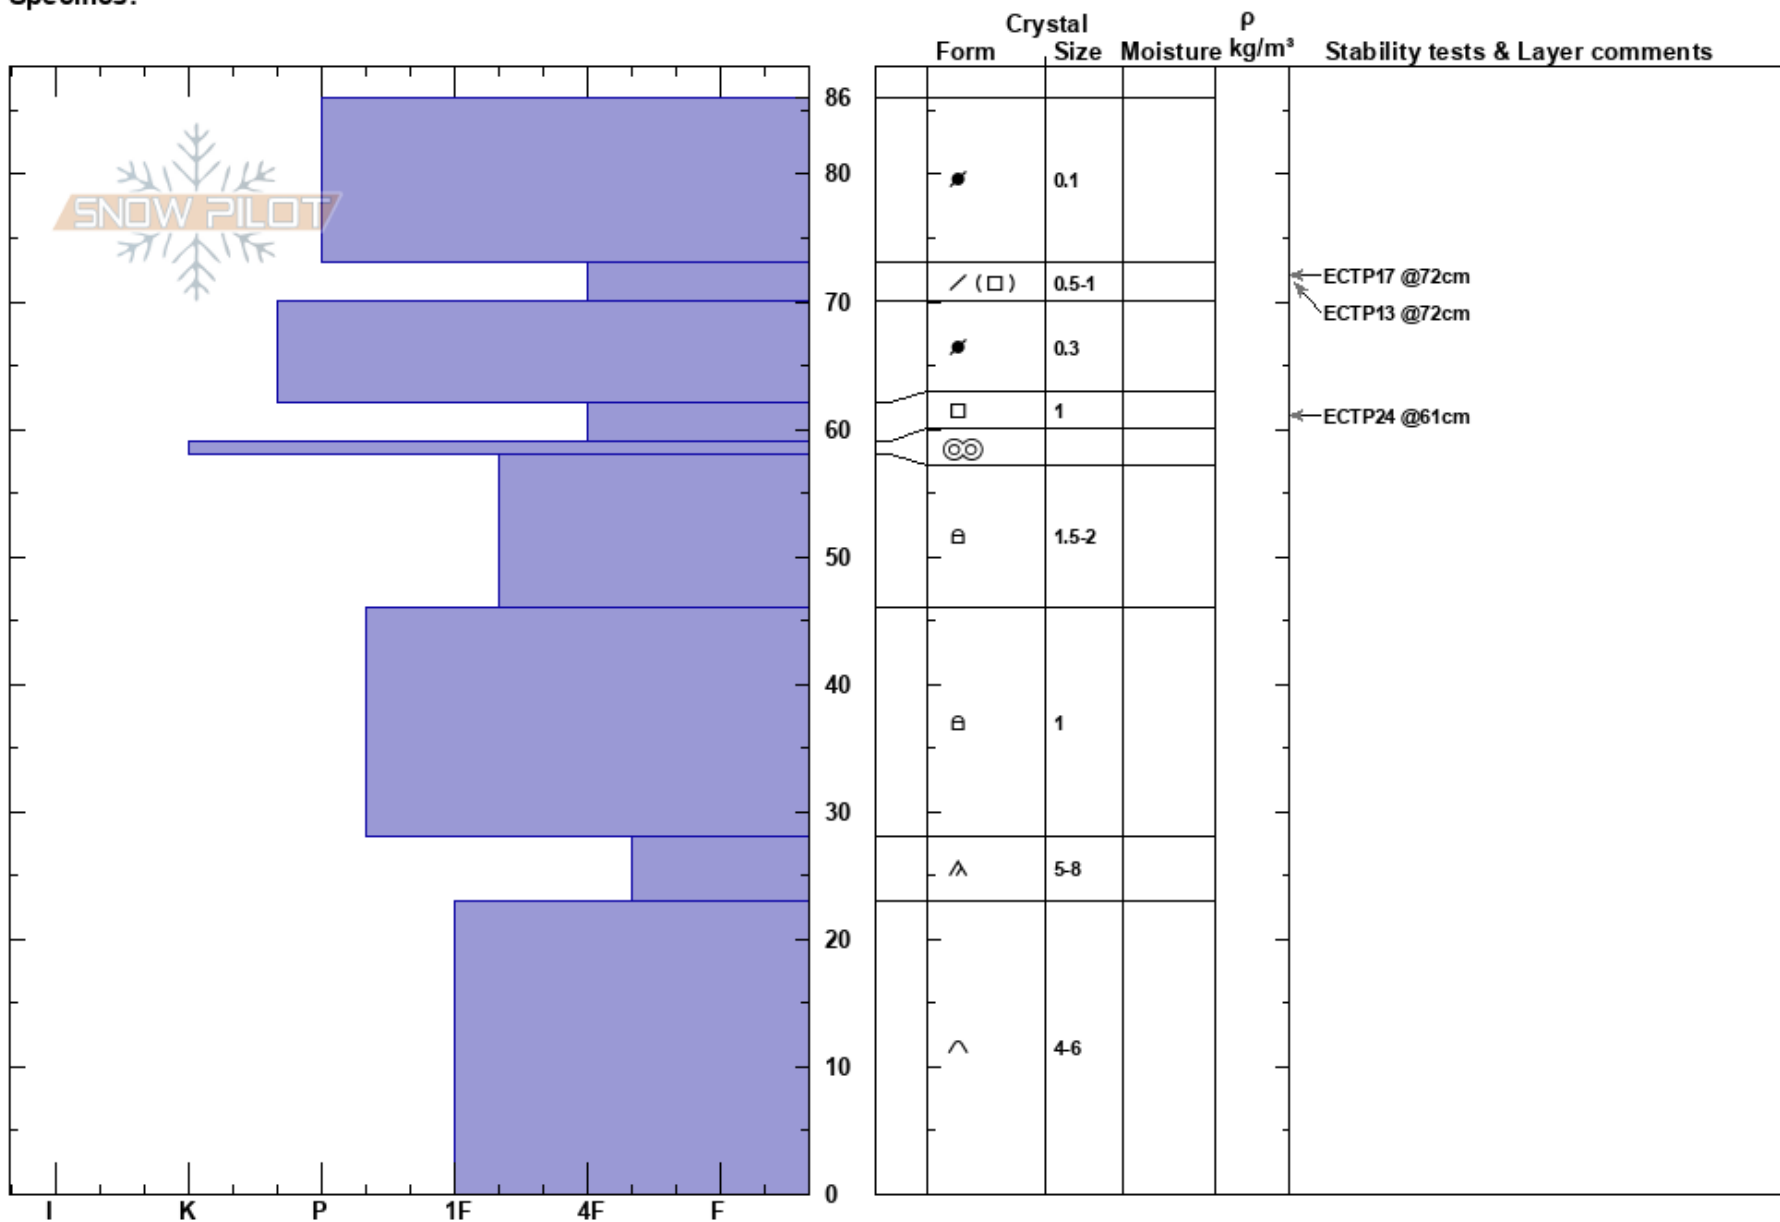

20190221 Aspen
 Berthoud Pass
 CO
Elevation: 11650 ft
Aspect: 182°
Specifics:

Ron Simenhois
 02/21/2019 - 12:00pm
Co-ord: 13S 106W 40N
Slope Angle: 30°
Wind Loading: no

Stability: Fair Unstable **HS:**86
Air Temperature: -13°C
Sky Cover: SCT
Precipitation: NO
Wind: S Moderate

Layer Notes:

Notes: