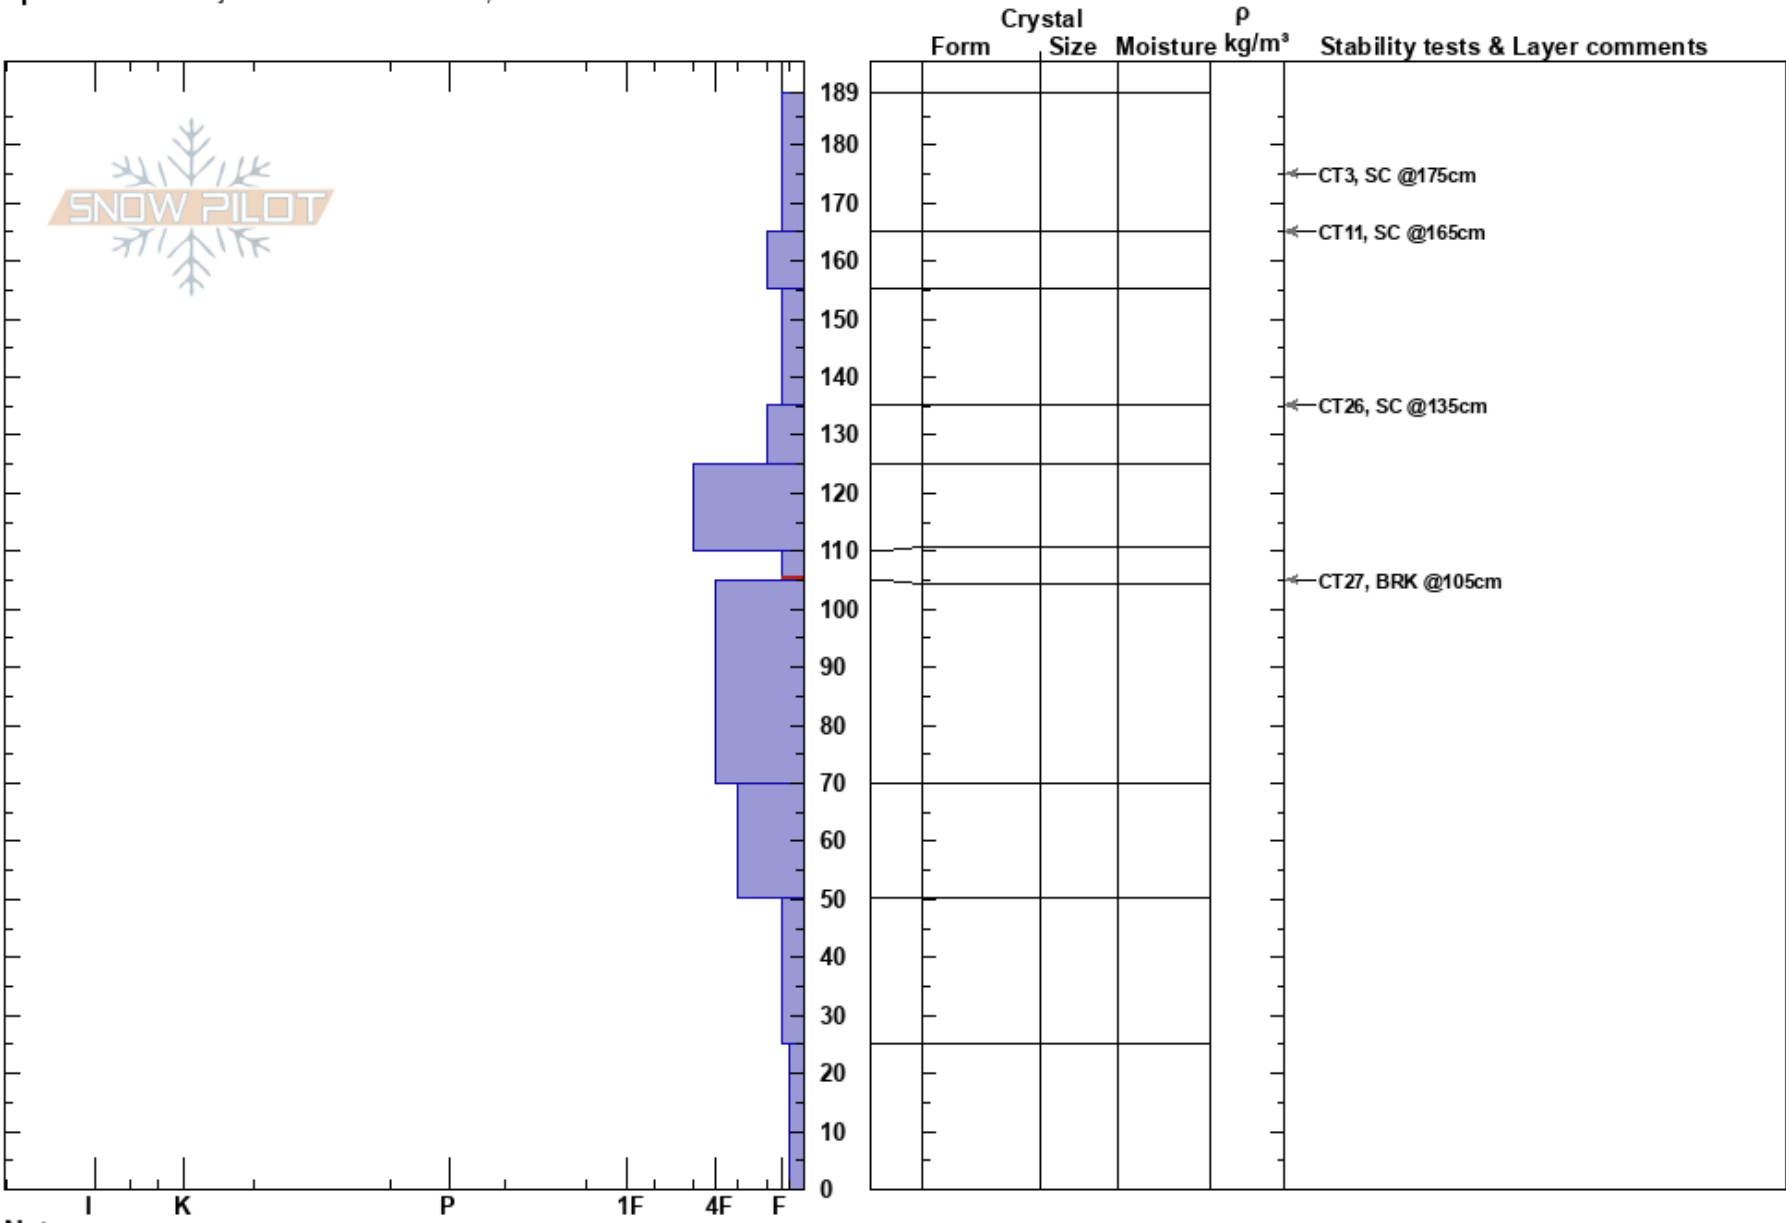

2019-02-21 Tempter  
 San Juan Range  
 CO  
 Elevation: 11800 ft  
 Aspect: E  
 Specifics: Pit is adjacent to avalanche: crown;

Matt Steen  
 02/21/2019 - 3:00pm  
 Co-ord:  
 Slope Angle: 35°  
 Wind Loading:

Stability:  
 Air Temperature:  
 Sky Cover: OVC  
 Precipitation: S-1  
 Wind: S Calm

HS:189  
 Layer Notes:  
 110-105cm:Problematic layer

Notes: