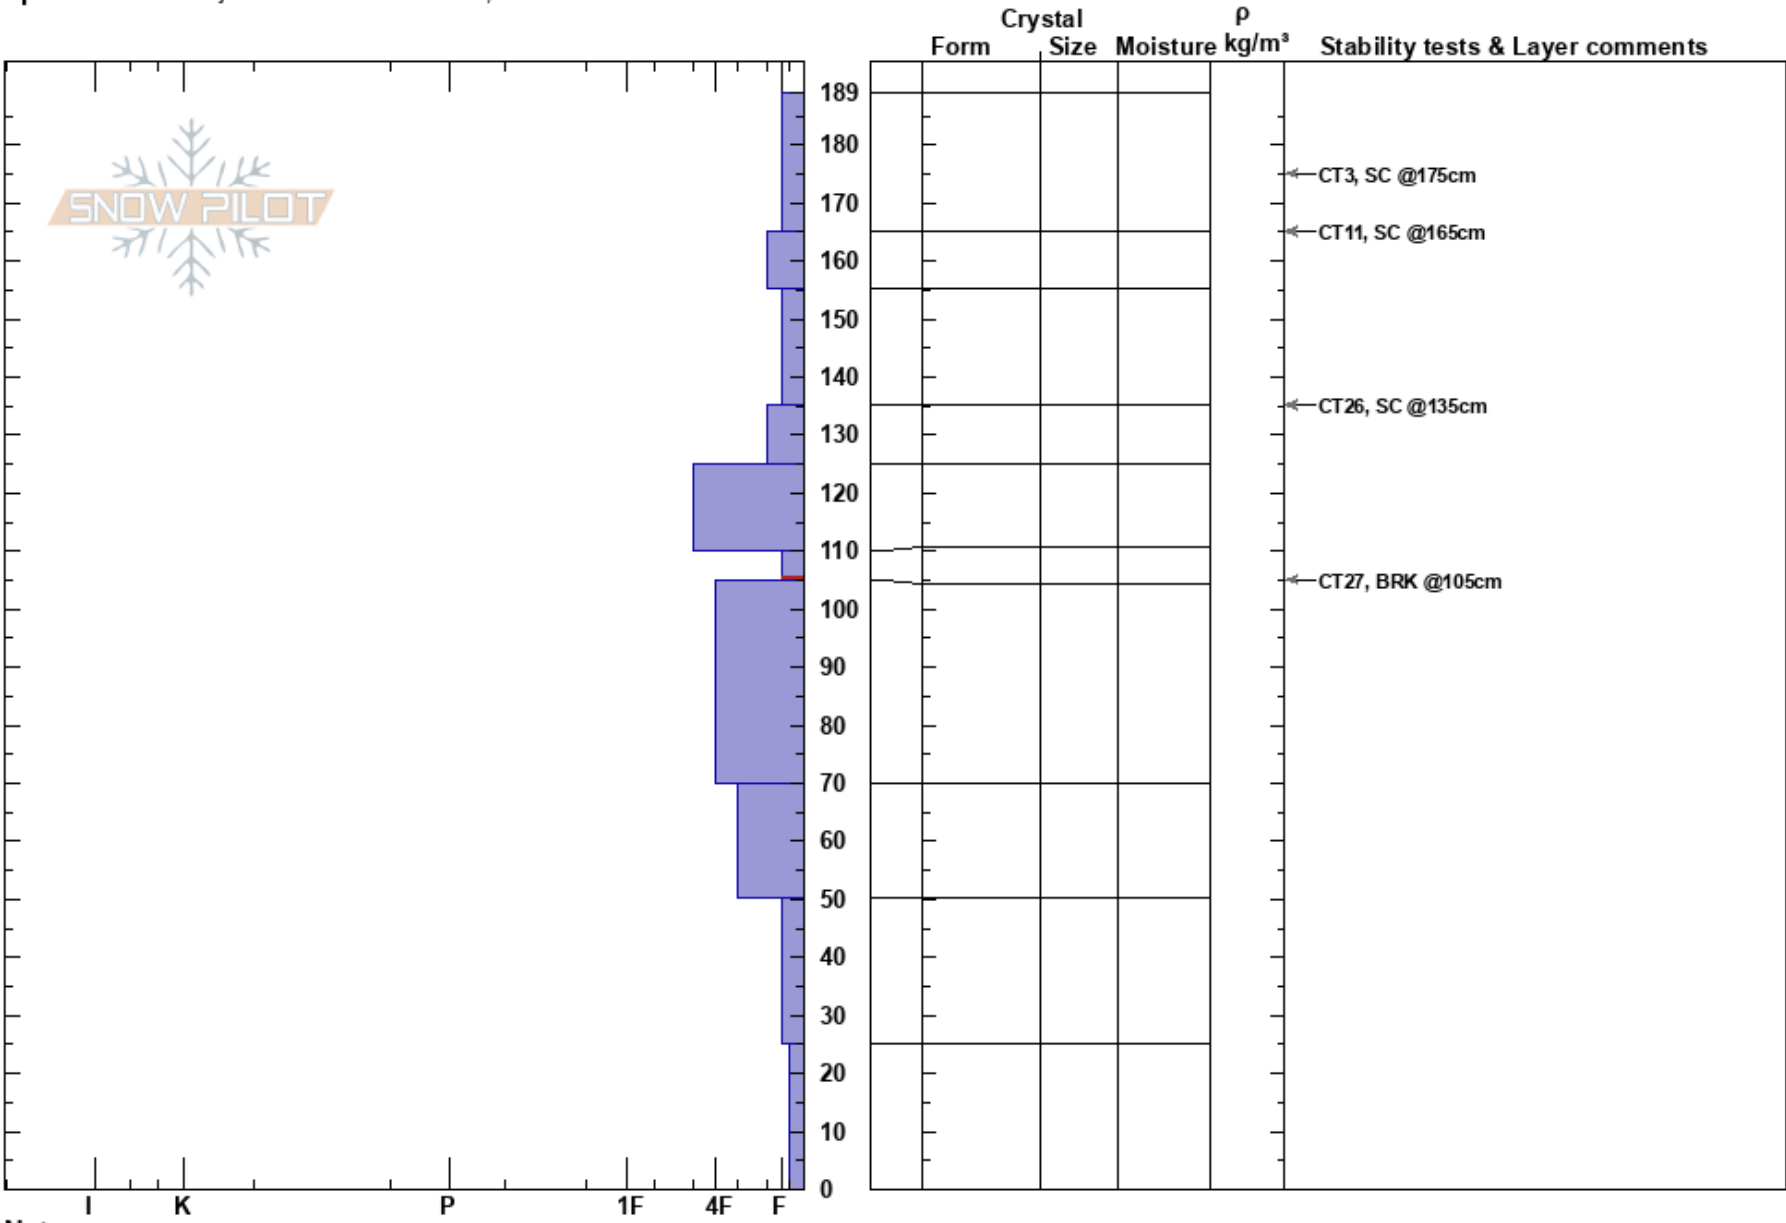

2019-02-21 Tempter
 San Juan Range
 CO
 Elevation: 11800 ft
 Aspect: E
 Specifics: Pit is adjacent to avalanche: crown;

Matt Steen
 02/21/2019 - 3:00pm
 Co-ord:
 Slope Angle: 35°
 Wind Loading:

Stability:
 Air Temperature:
 Sky Cover: OVC
 Precipitation: S-1
 Wind: S Calm

HS:189
 Layer Notes:
 110-105cm:Problematic layer

Notes: