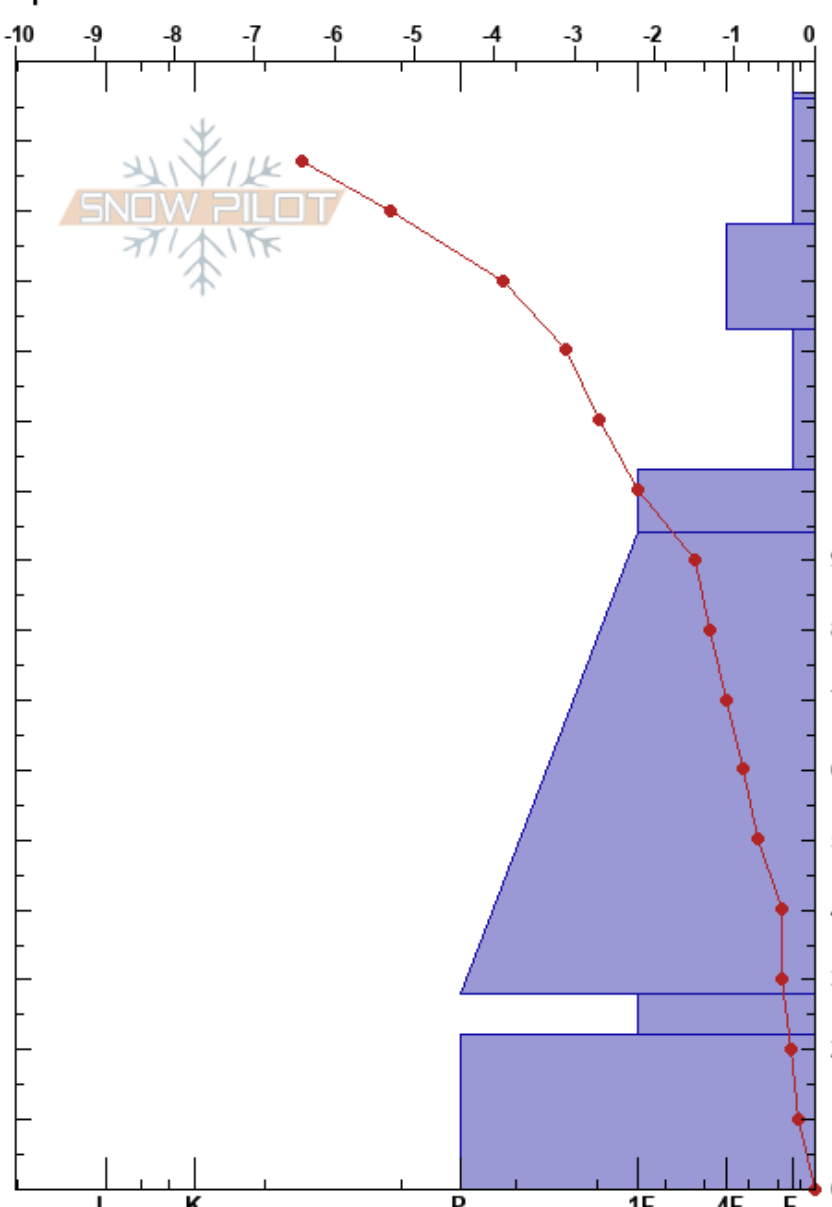

Skidaddle Road
 Canadian Rockies
 AB
 Elevation: 1660 m
 Aspect: E
 Specifics:

Jake Foster
 21/02/2019 - 12:45
 Co-ord: 49.29111N, -114.41364W
 Slope Angle: 36°
 Wind Loading:

Stability:
 Air Temperature: -9.9°C PF:60
 Sky Cover: FEW
 Precipitation: NO
 Wind: Calm

HS:157 Layer Notes:

Form	Crystal		ρ kg/m ³	Stability tests & Layer comments
	Size	Moisture		
+	1			
+	1-3			
/ (□)	2-2			
□	2			← CT4, SP @123cm on FC + rounded SH PST25/100 (Arr) @123cm
⊖	1			
•	1			
□	2			
□				

Notes: Open spot below Skidaddle, looking for Jan 17th SH