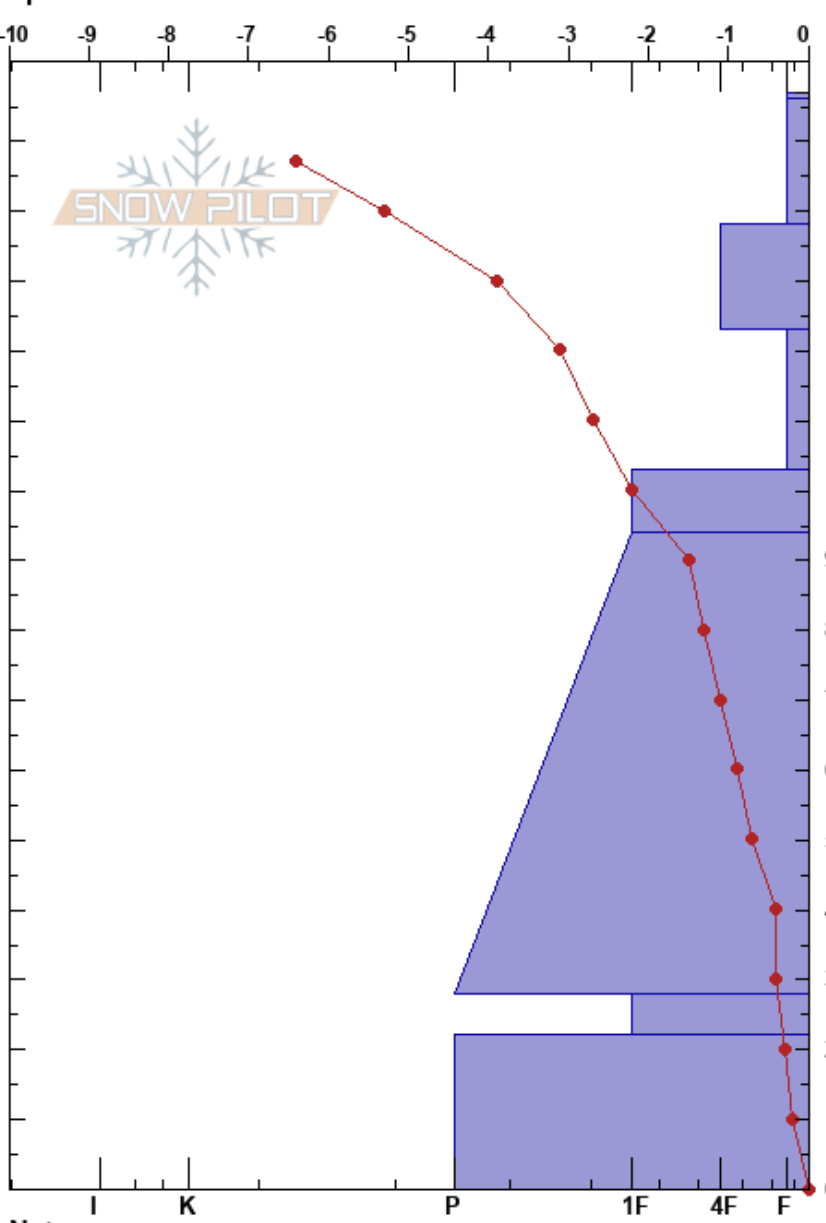

Skidaddle Road
 Canadian Rockies
 AB
 Elevation: 1660 m
 Aspect: E
 Specifics:

Jake Foster
 21/02/2019 - 12:45
 Co-ord: 49.29111N, -114.41364W
 Slope Angle: 36°
 Wind Loading:

Stability:
 Air Temperature: -9.9°C PF:60
 Sky Cover: FEW
 Precipitation: NO
 Wind: Calm

HS:157
 Layer Notes:

Form	Crystal		ρ kg/m ³	Stability tests & Layer comments
	Size	Moisture		
+	1			
+	1-3			
/ (□)	2-2			
□	2			← CT4, SP @123cm on FC + rounded SH PST25/100 (Arr) @123cm
⊖	1			
•	1			
□	2			
□				

Notes: Open spot below Skidaddle, looking for Jan 17th SH