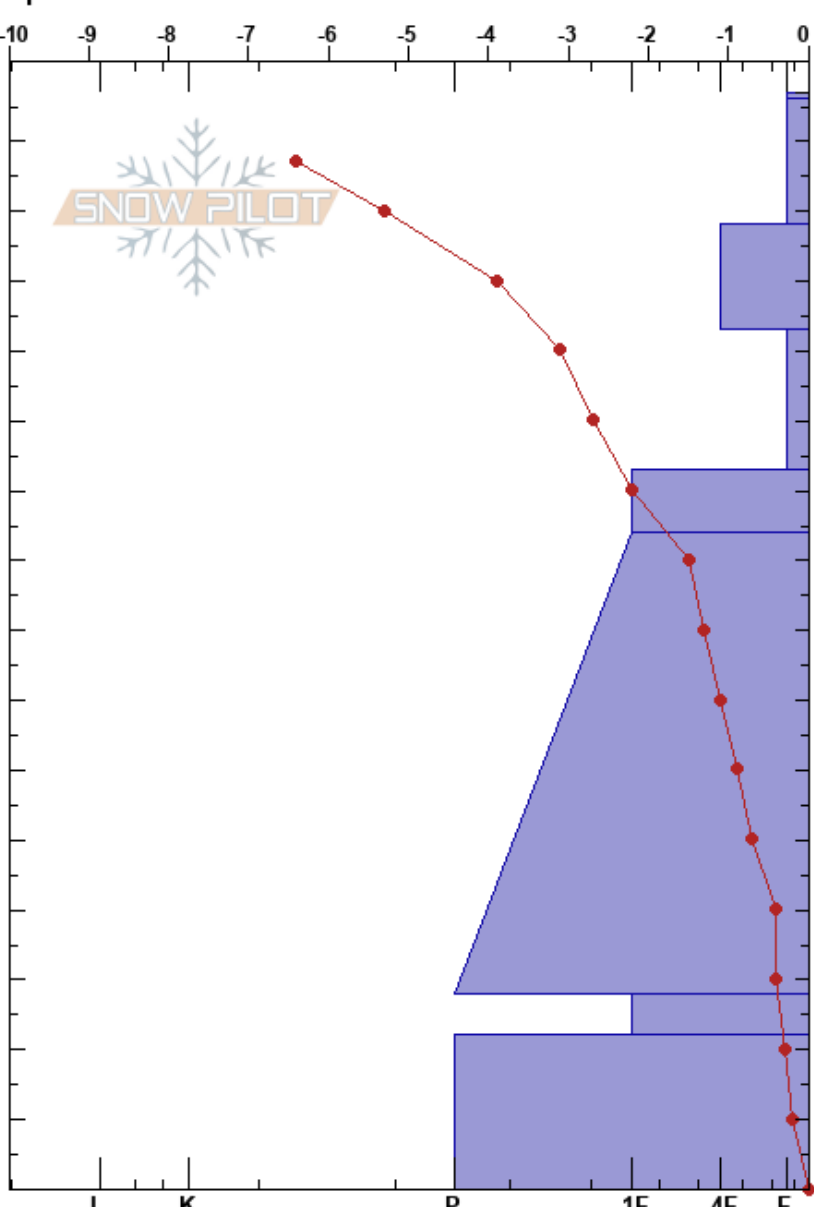

Skidaddle Road  
 Canadian Rockies  
 AB  
 Elevation: 1660 m  
 Aspect: E  
 Specifics:

Jake Foster  
 21/02/2019 - 12:45  
 Co-ord: 49.29111N, -114.41364W  
 Slope Angle: 36°  
 Wind Loading:

Stability:  
 Air Temperature: -9.9°C PF:60  
 Sky Cover: FEW  
 Precipitation: NO  
 Wind: Calm

HS:157  
 Layer Notes:

| Form  | Crystal |          | $\rho$<br>kg/m <sup>3</sup> | Stability tests & Layer comments                              |
|-------|---------|----------|-----------------------------|---|
|       | Size    | Moisture |                             |   |
| +     | 1       |          |                             |   |
| +     | 1-3     |          |                             |   |
| / (□) | 2-2     |          |                             |   |
| □     | 2       |          |                             | ← CT4, SP @123cm on FC + rounded SH<br>PST25/100 (Arr) @123cm |
| ⊖     | 1       |          |                             |   |
| •     | 1       |          |                             |   |
| □     | 2       |          |                             |   |
| □     |         |          |                             |   |

Notes: Open spot below Skidaddle, looking for Jan 17th SH