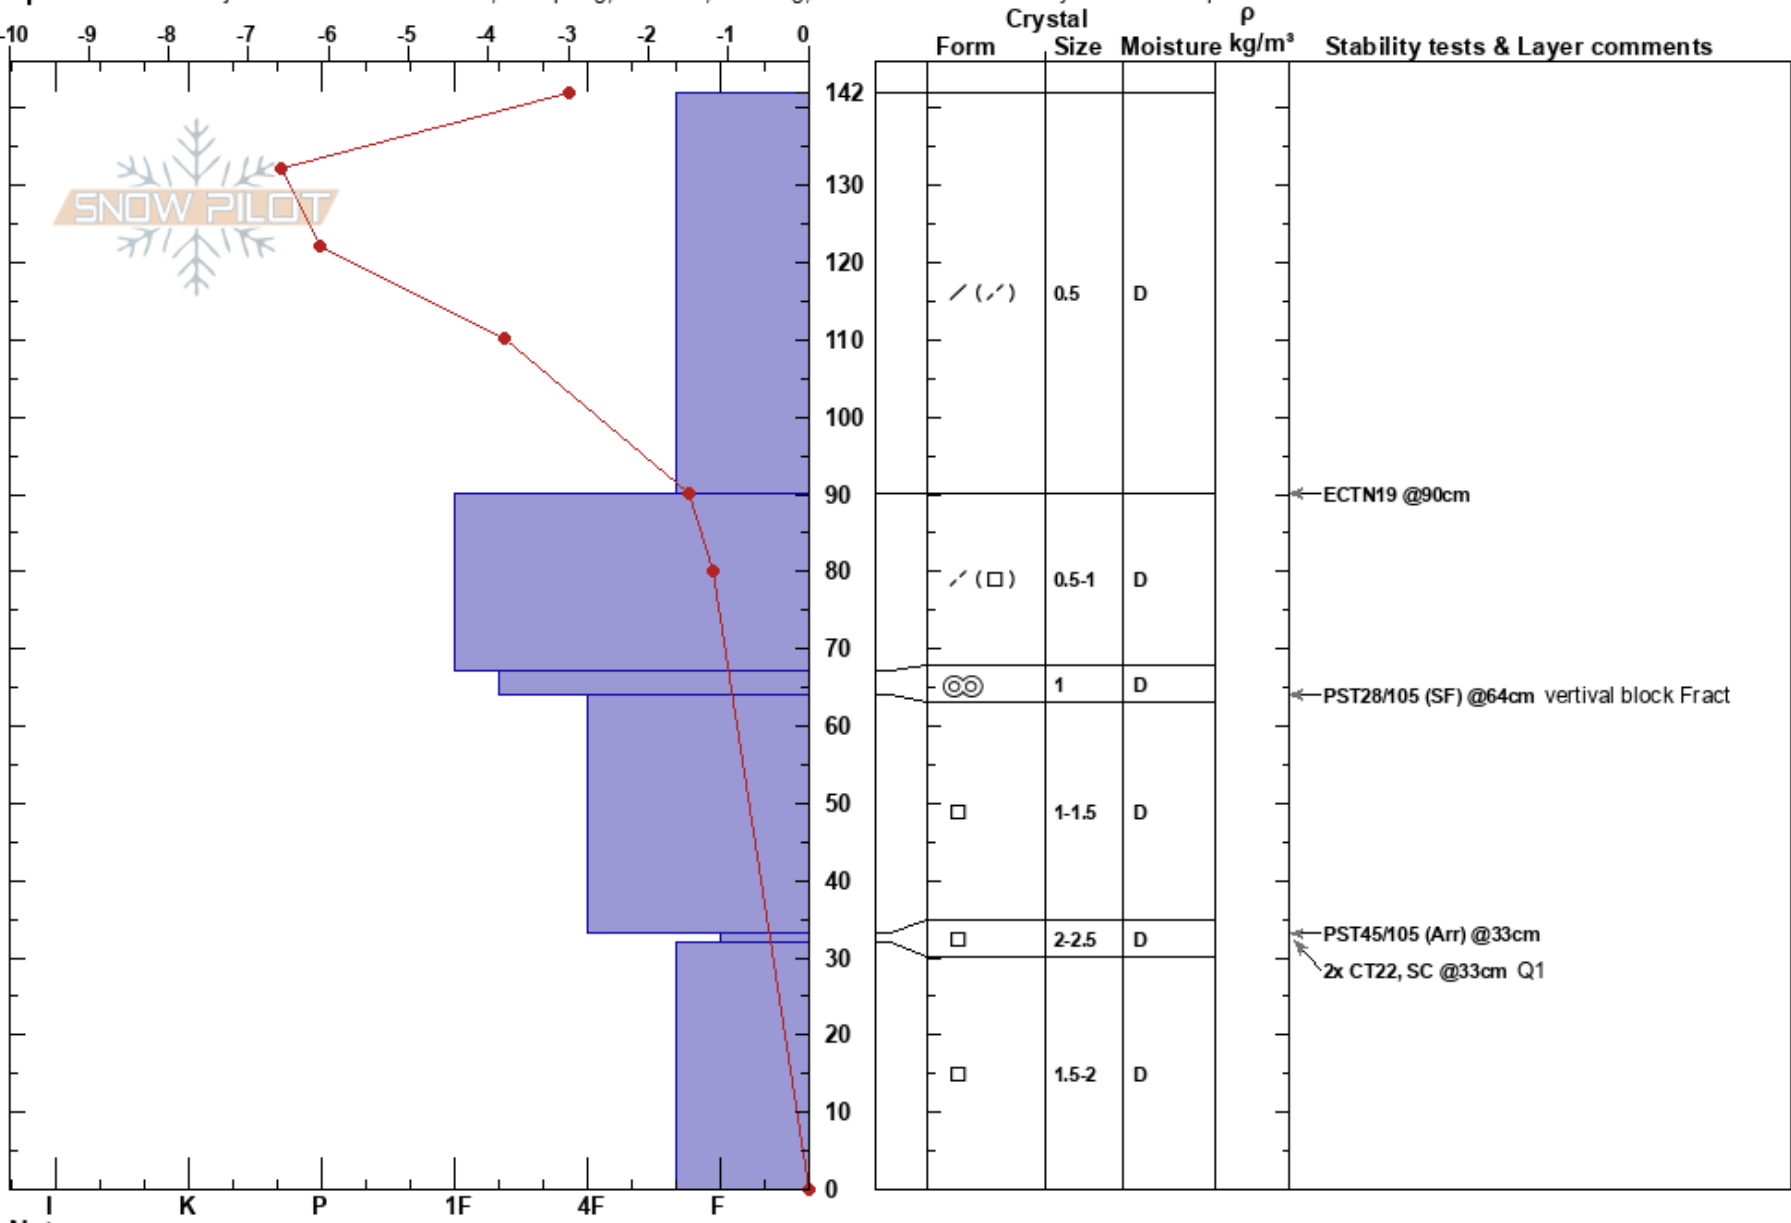

3 1/2 Bowl CBMR  
 Crested Butte Ski Area  
 CO

John M. Mortimer  
 02/21/2019 - 10:40am  
 Co-ord: 38.88472N, -106.92304W  
 Slope Angle: 35°  
 Wind Loading: no

Stability: Fair  
 Air Temperature: -8°C  
 Sky Cover: SCT  
 Precipitation: NO  
 Wind: SE Light Breeze

HS:142  
 PF:70  
 33-32cm:Problematic layer

Elevation: 10500 ft  
 Aspect: 90°

Specifics: Pit is adjacent to avalanche: crown; Collapsing, localized; Cracking; Recent avalanche activity on similar slopes