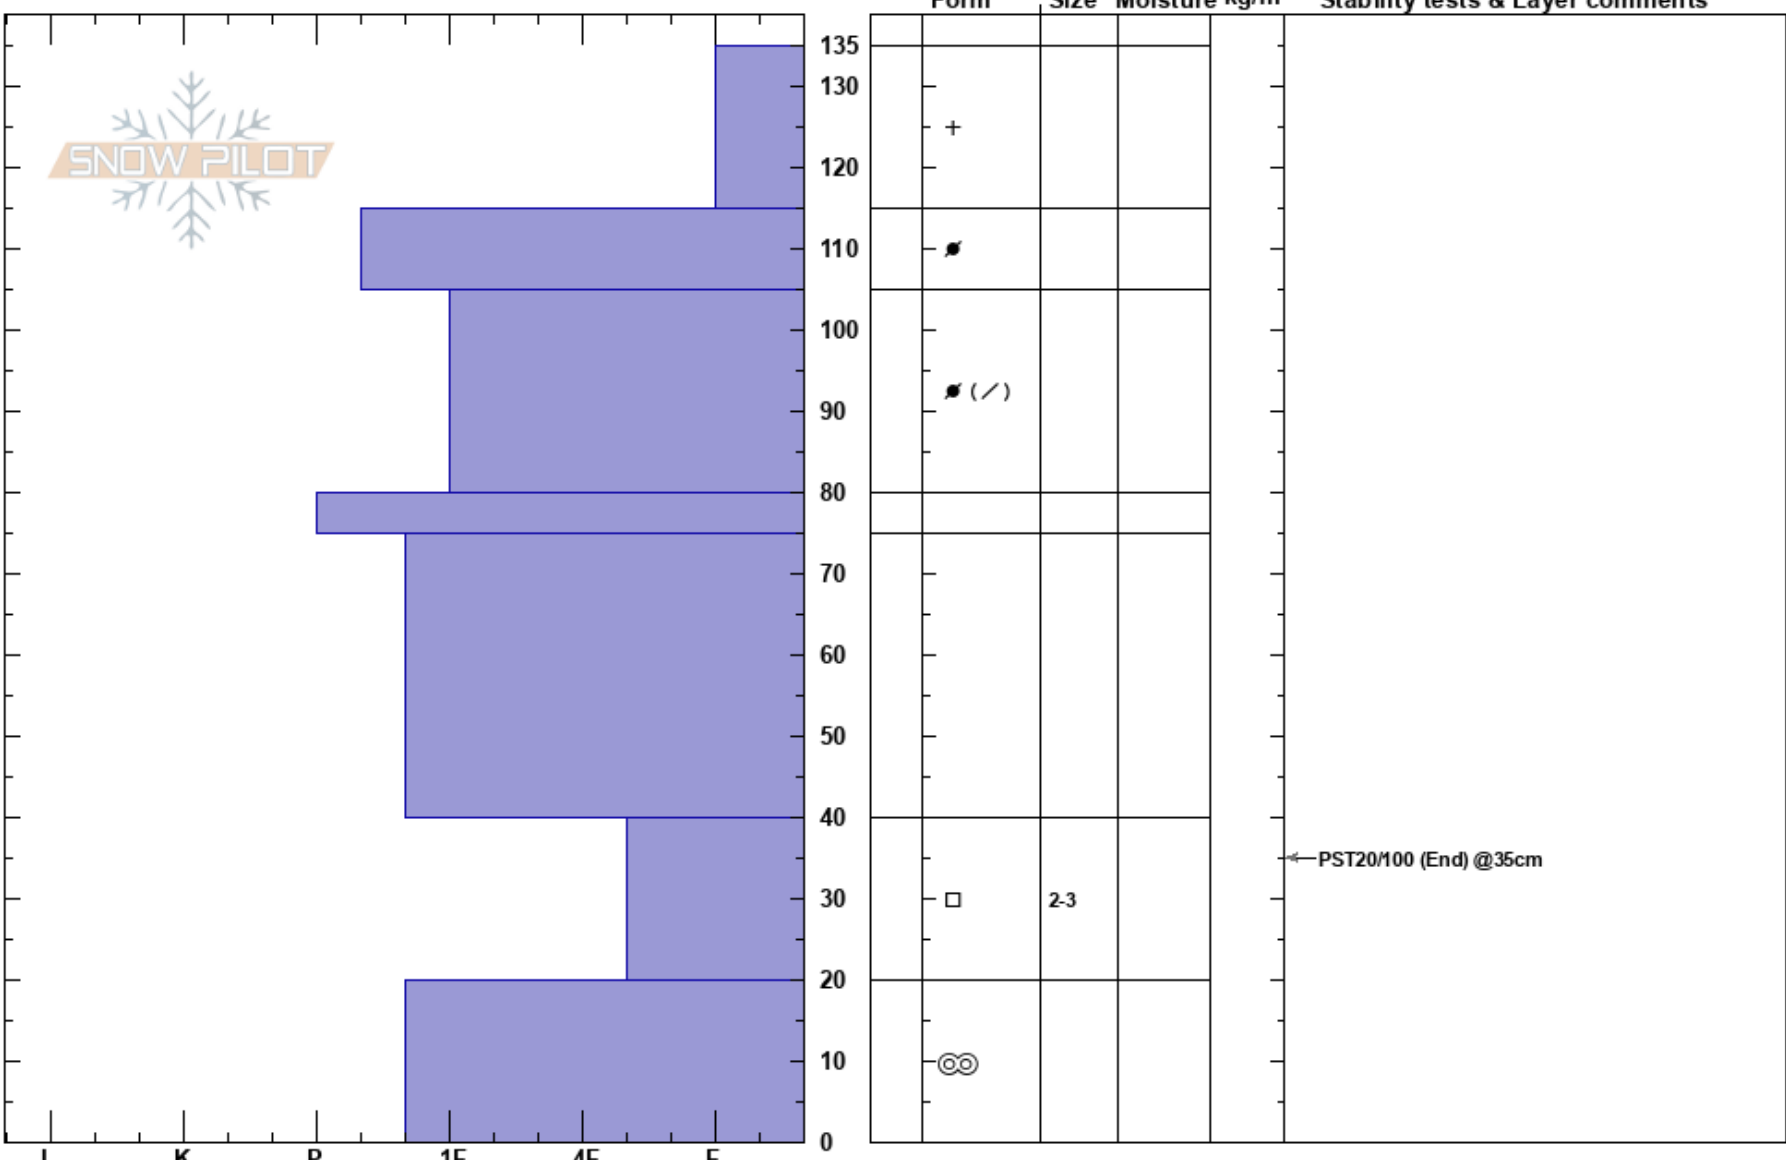

BuckRidge Crown AMu
 Madison Range-N
 MT

Alex Marienthal
 02/18/2019 - 11:00am
 Co-ord: 45.17575N, -111.37260W
 Slope Angle: 38°
 Wind Loading: previous

Stability:
 Air Temperature:
 Sky Cover: SCT
 Precipitation: S-1
 Wind: Calm

HS:135
 Layer Notes:
 40-20cm: Problematic layer

Elevation: 9346 ft
 Aspect: 100°

Specifics: Pit is adjacent to avalanche: crown; Recent avalanche activity on similar slopes; Recent avalanche activity on different slopes

[More Pit Specifics below]

Notes: Crown profile of snowmobile triggered avalanche on 2/17/19. AMu-R3-D2-O. None caught. Dug in average section of 2.5-5' deep crown. Additional Pit Specifics:
 Snowmobile tracks on slope